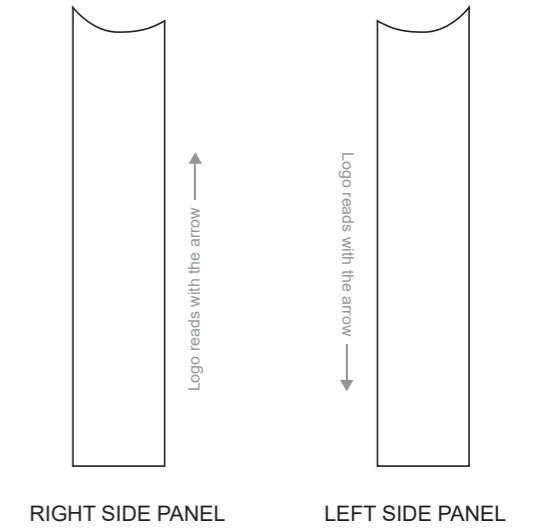

DA004 Short Sleeve T Shirt