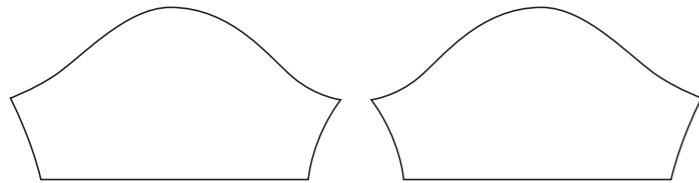

DA012 Short Sleeve T Shirt

Women's Specific Cut

RIGHT SLEEVE

LEFT SLEEVE