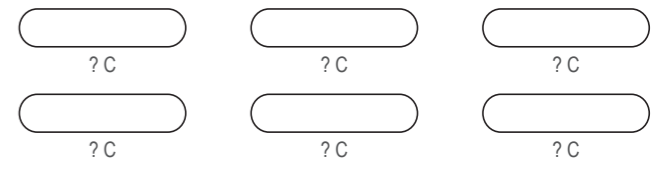

Women's Specific Cut

COLORS USED (PMS / CMYK):

✉ sales@limkoo.com

📱 limkooapparel

DA007 Short Sleeve T Shirt

Women's Specific Cut

NECK TRIM

RIGHT SLEEVE

LEFT SLEEVE

Logo reads with the arrow →

RIGHT SIDE PANEL

Logo reads with the arrow ←

LEFT SIDE PANEL

COLORS USED (PMS / CMYK):

? C

? C