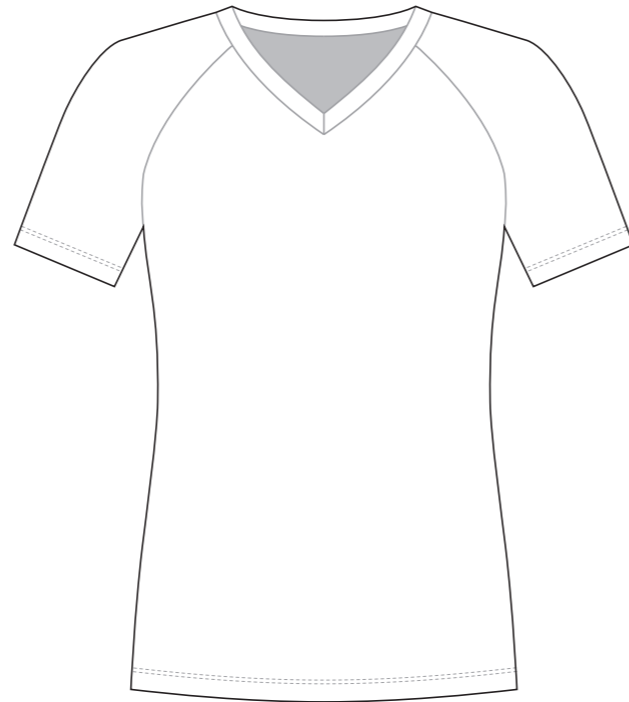

✉ sales@limkoo.com

   [limkooapparel](https://www.limkooapparel.com)

DA011 Short Sleeve T Shirt

Women's Specific Cut

COLLAR

RIGHT SLEEVE

LEFT SLEEVE

COLORS USED (PMS / CMYK):