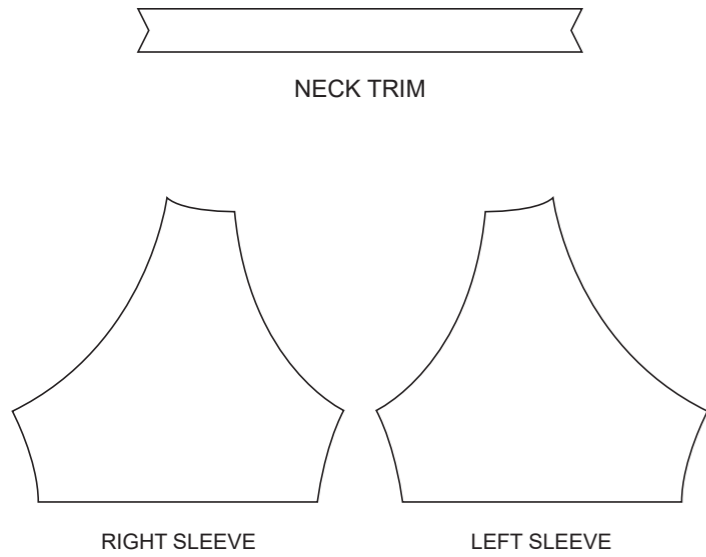

DA009 Short Sleeve T Shirt