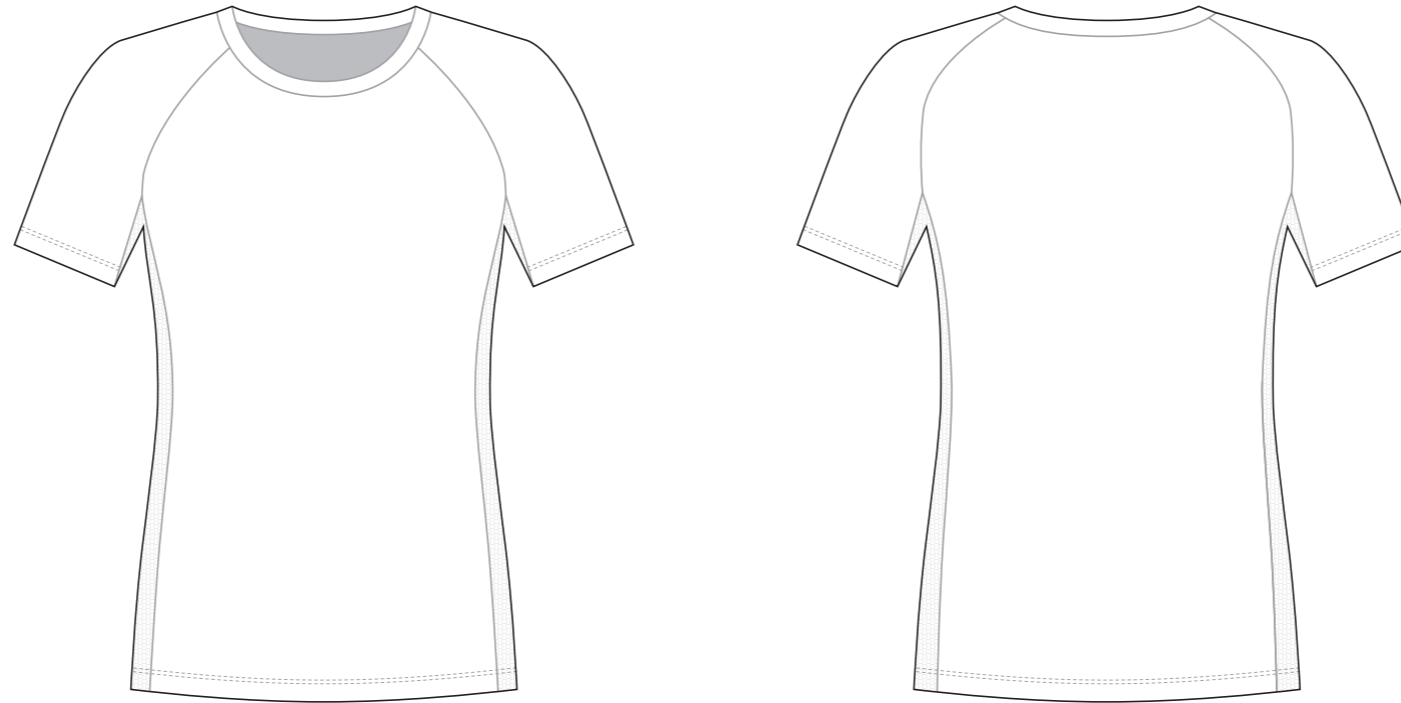

? C

? C

? C

? C

✉ sales@limkoo.com

f t i limkooapparel

DA008 Short Sleeve T Shirt

Women's Specific Cut