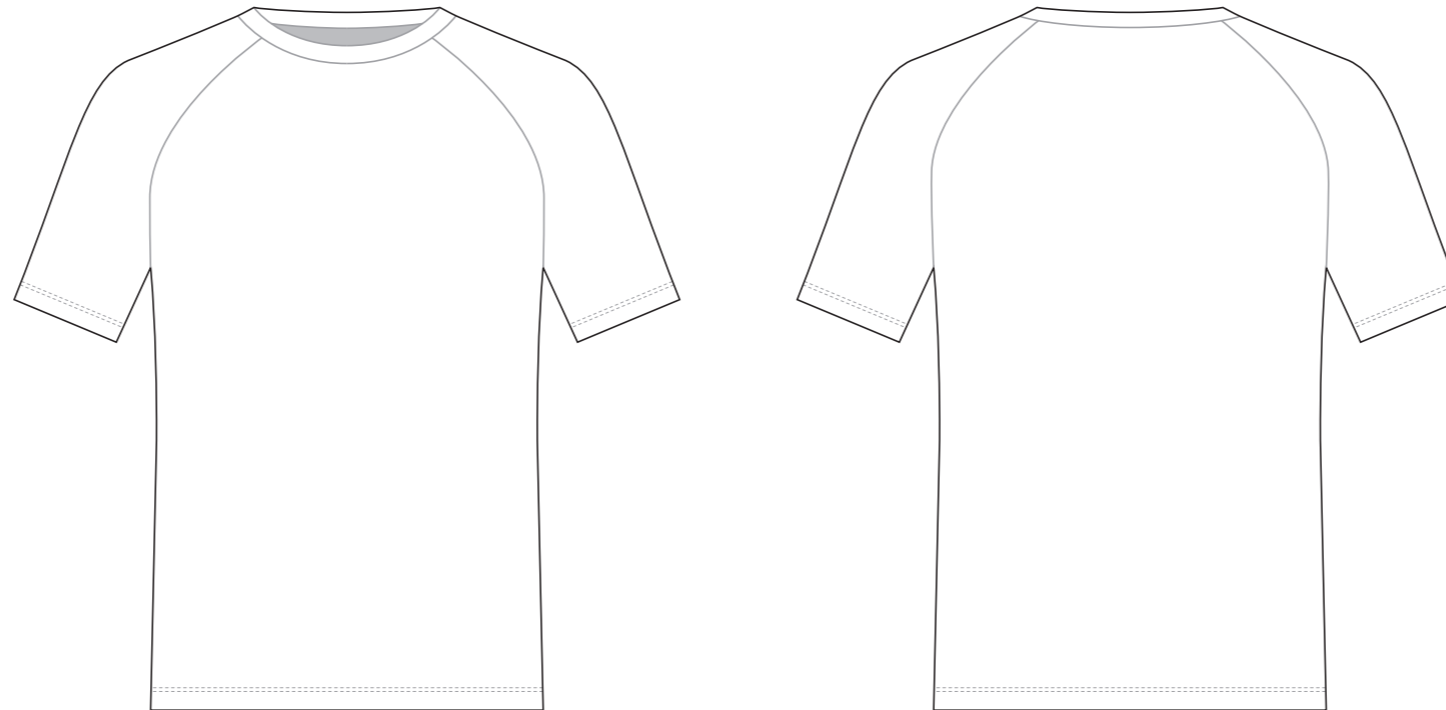

DA001 Short Sleeve T Shirt

COLORS USED (PMS / CMYK):

DA002 Short Sleeve T Shirt

NECK TRIM

RIGHT SLEEVE

LEFT SLEEVE

COLORS USED (PMS / CMYK):

? C

? C

? C

? C

? C

? C

DA003 Short Sleeve T Shirt

COLORS USED (PMS / CMYK):

DA004 Short Sleeve T Shirt

COLORS USED (PMS / CMYK):

DA005 Short Sleeve T Shirt

Women's Specific Cut

NECK TRIM

RIGHT SLEEVE

LEFT SLEEVE

COLORS USED (PMS / CMYK):

? C