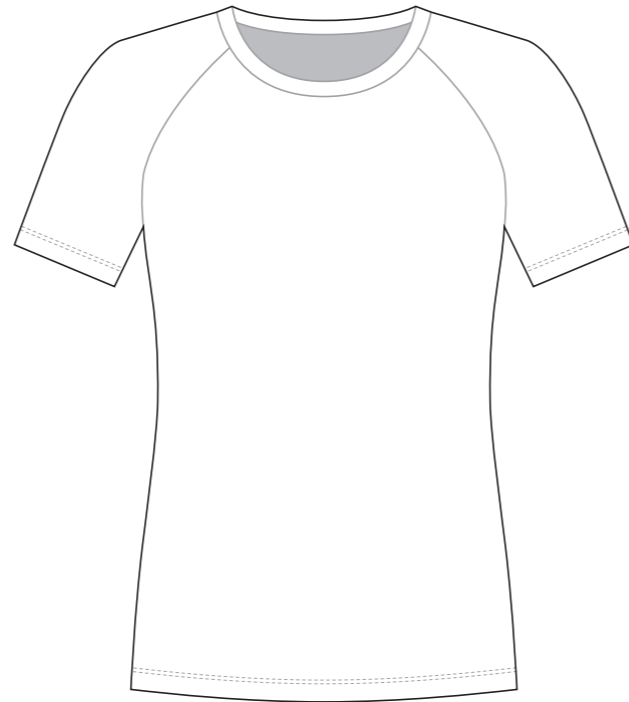

COLORS USED (PMS / CMYK):

DA005 Short Sleeve T Shirt

Women's Specific Cut

NECK TRIM

RIGHT SLEEVE

LEFT SLEEVE

COLORS USED (PMS / CMYK):

? C