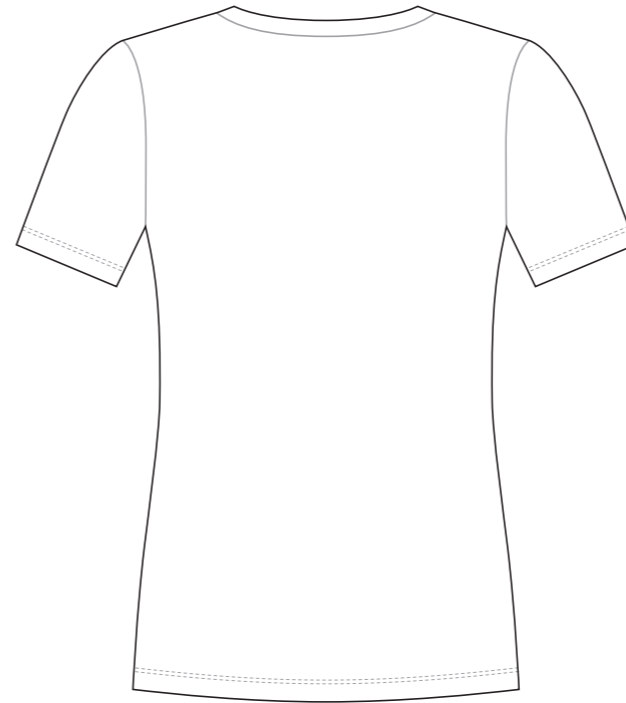

DA012 Short Sleeve T Shirt

Women's Specific Cut

COLLAR

RIGHT SLEEVE

LEFT SLEEVE

COLORS USED (PMS / CMYK):

? C

? C