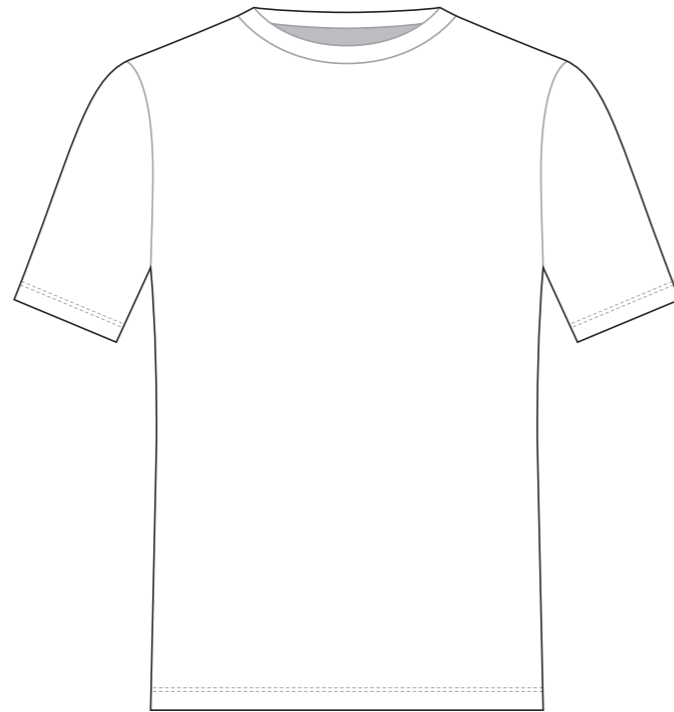

DA001 Short Sleeve T Shirt

COLORS USED (PMS / CMYK):

DA002 Short Sleeve T Shirt

NECK TRIM

RIGHT SLEEVE

LEFT SLEEVE

COLORS USED (PMS / CMYK):

? C

? C

? C

? C

? C

? C

DA003 Short Sleeve T Shirt

COLORS USED (PMS / CMYK):

DA004 Short Sleeve T Shirt