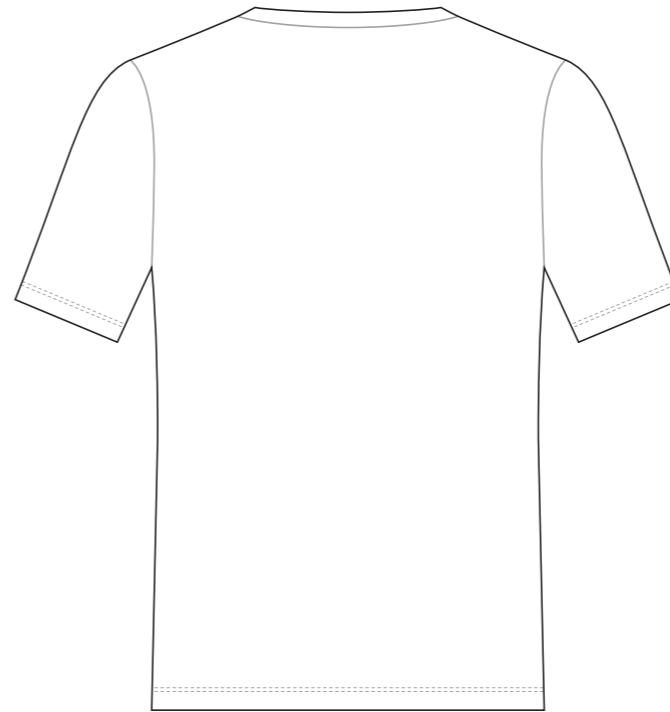

DA010 Short Sleeve T Shirt

COLORS USED (PMS / CMYK):

? C

? C

? C

? C

? C

? C

✉ sales@limkoo.com

[limkooapparel](https://www.limkooapparel.com)