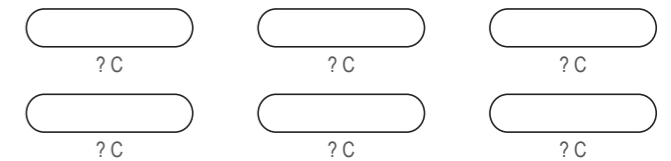

LEFT SLEEVE

Logo reads with the arrow →

RIGHT SIDE PANEL

Logo reads with the arrow ←

LEFT SIDE PANEL

COLORS USED (PMS / CMYK):

? C

? C

COLORS USED (PMS / CMYK):

✉ sales@limkoo.com

f t i limkooapparel

DA009 Short Sleeve T Shirt

COLORS USED (PMS / CMYK):

DA010 Short Sleeve T Shirt

NECK TRIM

RIGHT SLEEVE

LEFT SLEEVE

COLORS USED (PMS / CMYK):

? C

? C

? C

? C

? C

? C