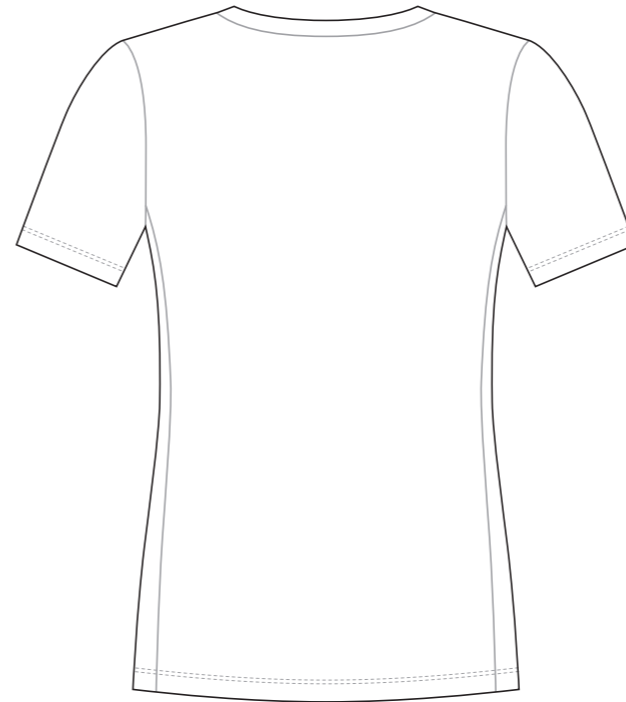

Women's Specific Cut

COLORS USED (PMS / CMYK):

✉ sales@limkoo.com

📱 limkooapparel

DA007 Short Sleeve T Shirt

Women's Specific Cut

NECK TRIM

RIGHT SLEEVE

LEFT SLEEVE

Logo reads with the arrow →

RIGHT SIDE PANEL

Logo reads with the arrow ←

LEFT SIDE PANEL

COLORS USED (PMS / CMYK):

? C

? C