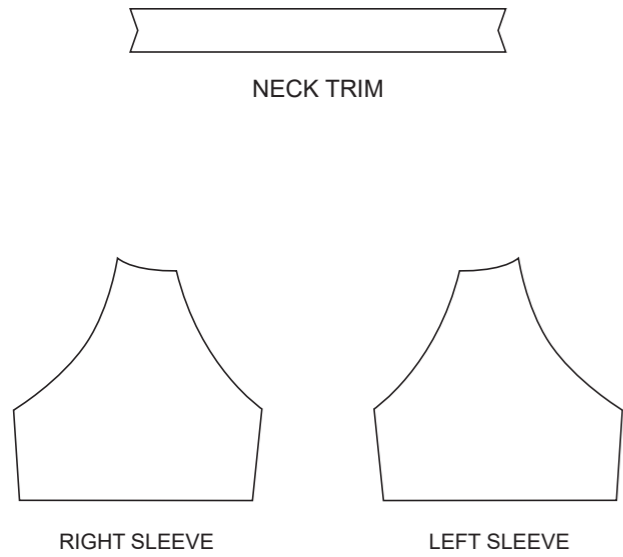

LEFT SLEEVE

Logo reads with the arrow →

RIGHT SIDE PANEL

Logo reads with the arrow ←

LEFT SIDE PANEL

COLORS USED (PMS / CMYK):

? C

? C

? C

? C

? C

? C

✉ sales@limkoo.com

f t i limkooapparel

DA008 Short Sleeve T Shirt

Women's Specific Cut