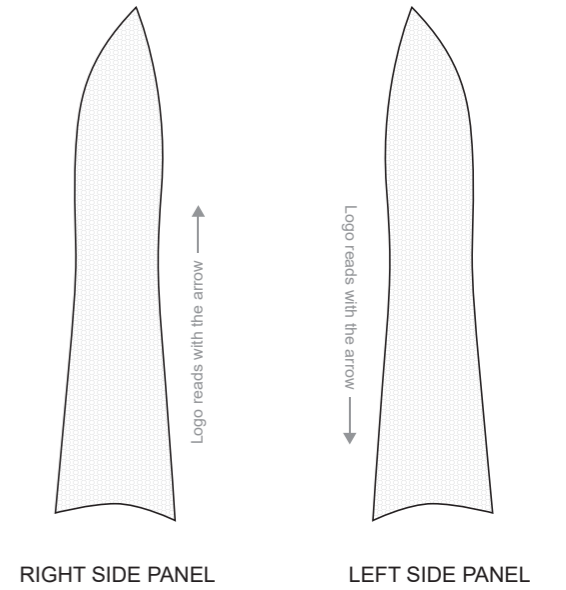

LEFT SLEEVE

Logo reads with the arrow →

RIGHT SIDE PANEL

Logo reads with the arrow ←

LEFT SIDE PANEL

COLORS USED (PMS / CMYK):

? C

? C

? C

? C

? C

? C

✉ sales@limkoo.com

f t i limkooapparel

DA008 Short Sleeve T Shirt

Women's Specific Cut