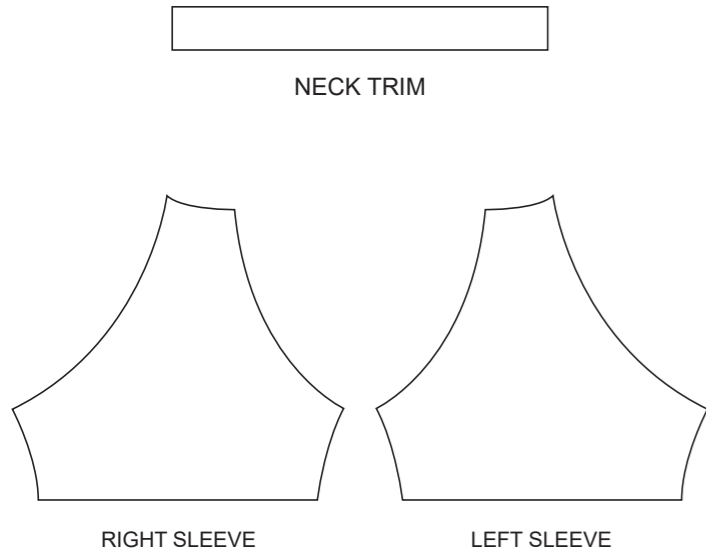

DA003 Short Sleeve T Shirt