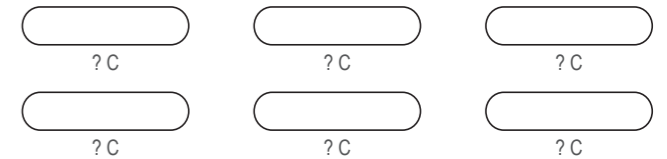

LEFT SLEEVE

Logo reads with the arrow →

RIGHT SIDE PANEL

Logo reads with the arrow ←

LEFT SIDE PANEL

COLORS USED (PMS / CMYK):

? C

? C

? C

? C

? C

? C

✉ sales@limkoo.com

f t i limkooapparel

DA008 Short Sleeve T Shirt

Women's Specific Cut

COLORS USED (PMS / CMYK):

✉ sales@limkoo.com

f t i limkooapparel

DA009 Short Sleeve T Shirt

COLORS USED (PMS / CMYK):

DA010 Short Sleeve T Shirt

NECK TRIM

RIGHT SLEEVE