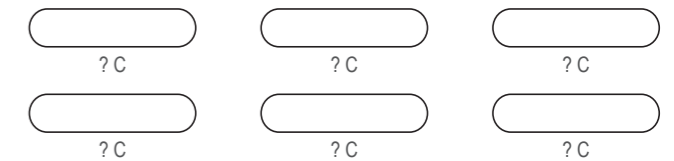

? C

? C

? C

? C

? C

DA003 Short Sleeve T Shirt

COLORS USED (PMS / CMYK):

DA004 Short Sleeve T Shirt

COLORS USED (PMS / CMYK):

DA005 Short Sleeve T Shirt

Women's Specific Cut

NECK TRIM

RIGHT SLEEVE

LEFT SLEEVE

COLORS USED (PMS / CMYK):

? C