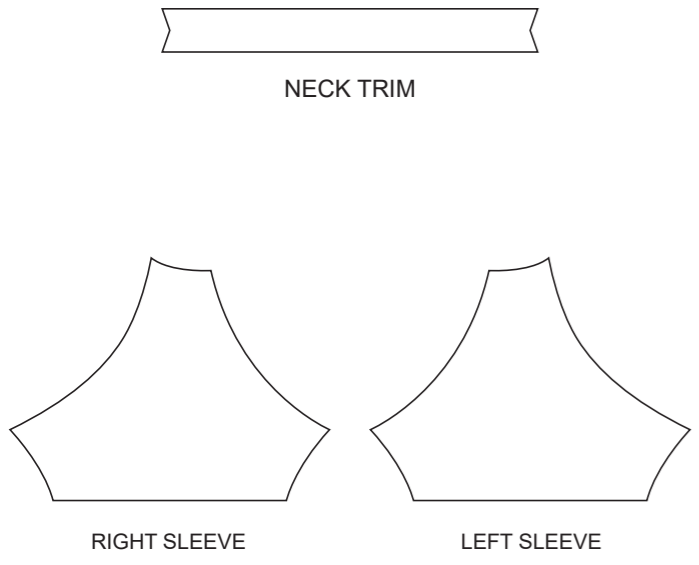

Women's Specific Cut

COLORS USED (PMS / CMYK):

✉ sales@limkoo.com

📱 limkooapparel

DA007 Short Sleeve T Shirt

Women's Specific Cut

NECK TRIM

RIGHT SLEEVE