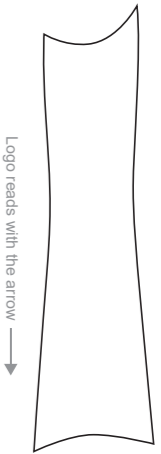

Women's Specific Cut

COLORS USED (PMS / CMYK):

✉ sales@limkoo.com

📱 limkooapparel

DA007 Short Sleeve T Shirt

Women's Specific Cut

NECK TRIM

RIGHT SLEEVE

LEFT SLEEVE

Logo reads with the arrow →

RIGHT SIDE PANEL

Logo reads with the arrow ←

LEFT SIDE PANEL

COLORS USED (PMS / CMYK):

? C

? C