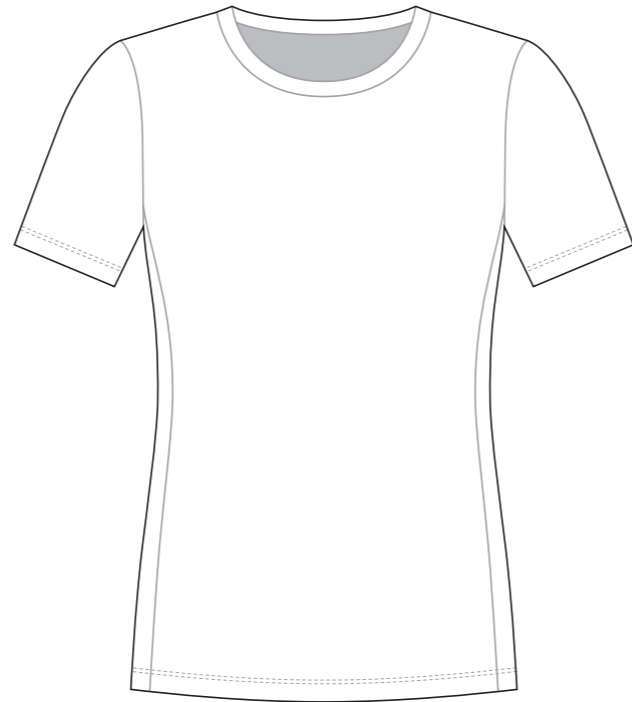

Women's Specific Cut

COLORS USED (PMS / CMYK):

✉ sales@limkoo.com

📱 limkooapparel

DA007 Short Sleeve T Shirt

Women's Specific Cut

NECK TRIM

RIGHT SLEEVE

LEFT SLEEVE

Logo reads with the arrow →

RIGHT SIDE PANEL

Logo reads with the arrow ←

LEFT SIDE PANEL

COLORS USED (PMS / CMYK):

? C

? C