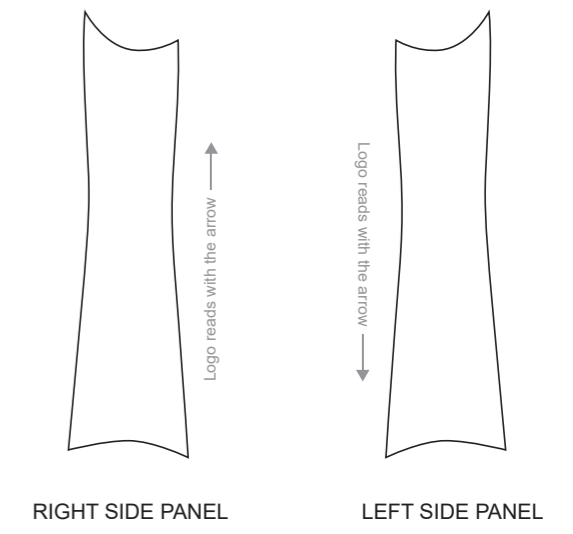

Women's Specific Cut

COLORS USED (PMS / CMYK):

✉ sales@limkoo.com

📱 limkooapparel

DA007 Short Sleeve T Shirt

Women's Specific Cut

NECK TRIM

RIGHT SLEEVE