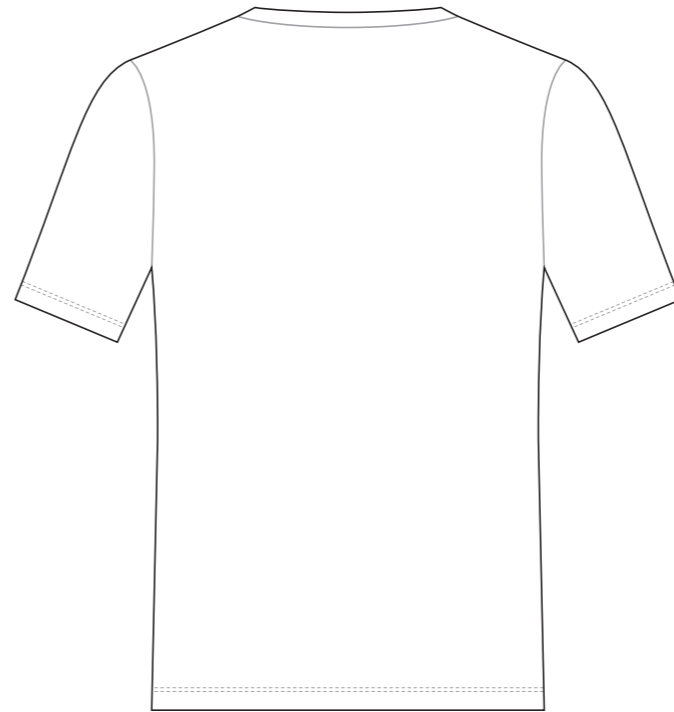

DA001 Short Sleeve T Shirt

COLORS USED (PMS / CMYK):

DA002 Short Sleeve T Shirt

NECK TRIM

RIGHT SLEEVE

LEFT SLEEVE

COLORS USED (PMS / CMYK):

? C

? C

? C

? C

? C

? C

DA003 Short Sleeve T Shirt

COLORS USED (PMS / CMYK):

DA004 Short Sleeve T Shirt