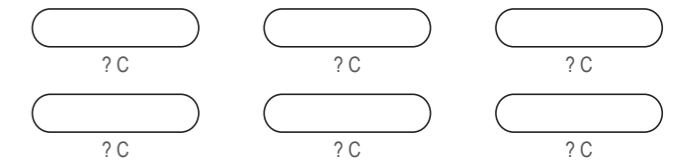

? C

? C

? C

? C

? C

DA003 Short Sleeve T Shirt

COLORS USED (PMS / CMYK):

DA004 Short Sleeve T Shirt

COLORS USED (PMS / CMYK):

DA005 Short Sleeve T Shirt

Women's Specific Cut

NECK TRIM

RIGHT SLEEVE

LEFT SLEEVE

COLORS USED (PMS / CMYK):

? C