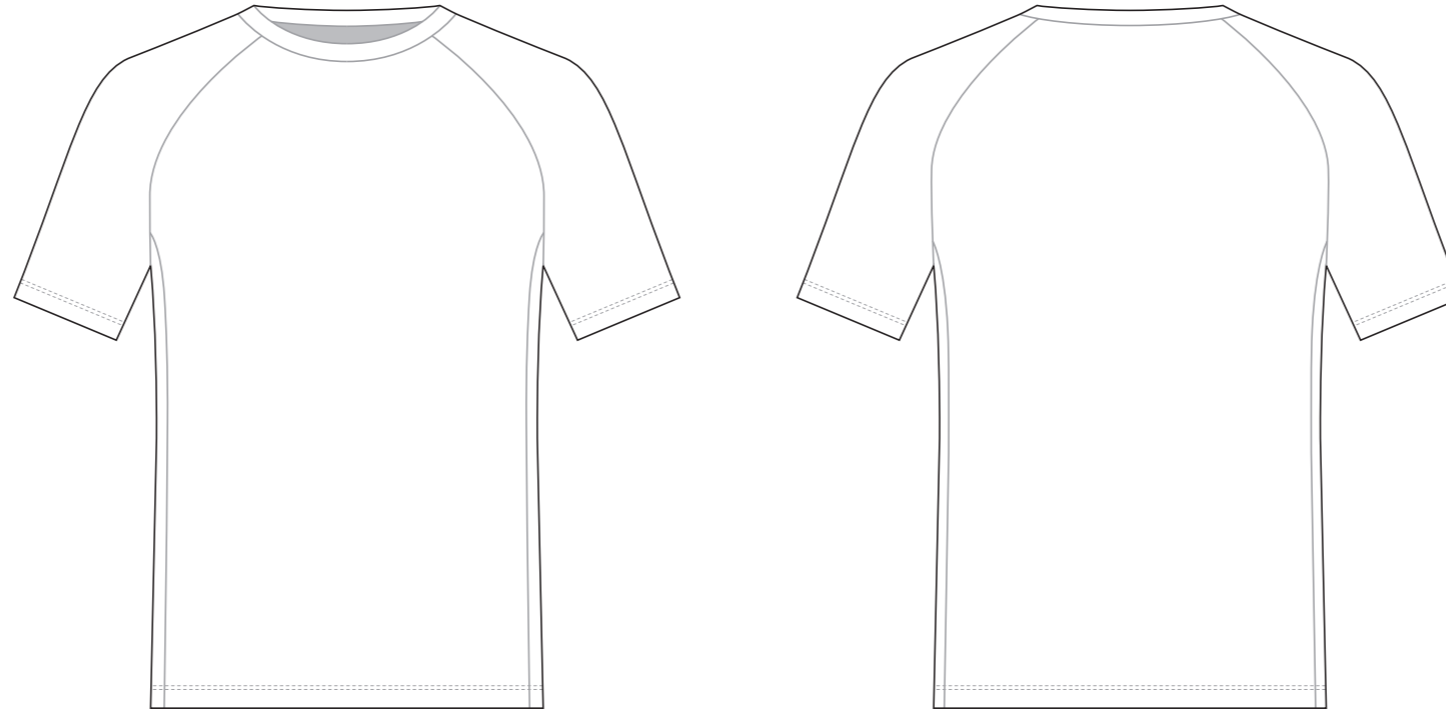

? C

? C

? C

? C

? C

DA003 Short Sleeve T Shirt

COLORS USED (PMS / CMYK):

DA004 Short Sleeve T Shirt

COLORS USED (PMS / CMYK):

DA005 Short Sleeve T Shirt

Women's Specific Cut

NECK TRIM

RIGHT SLEEVE

LEFT SLEEVE

COLORS USED (PMS / CMYK):

? C