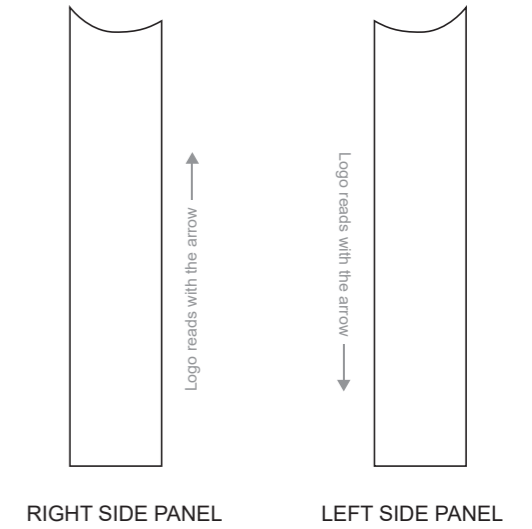

DA003 Short Sleeve T Shirt