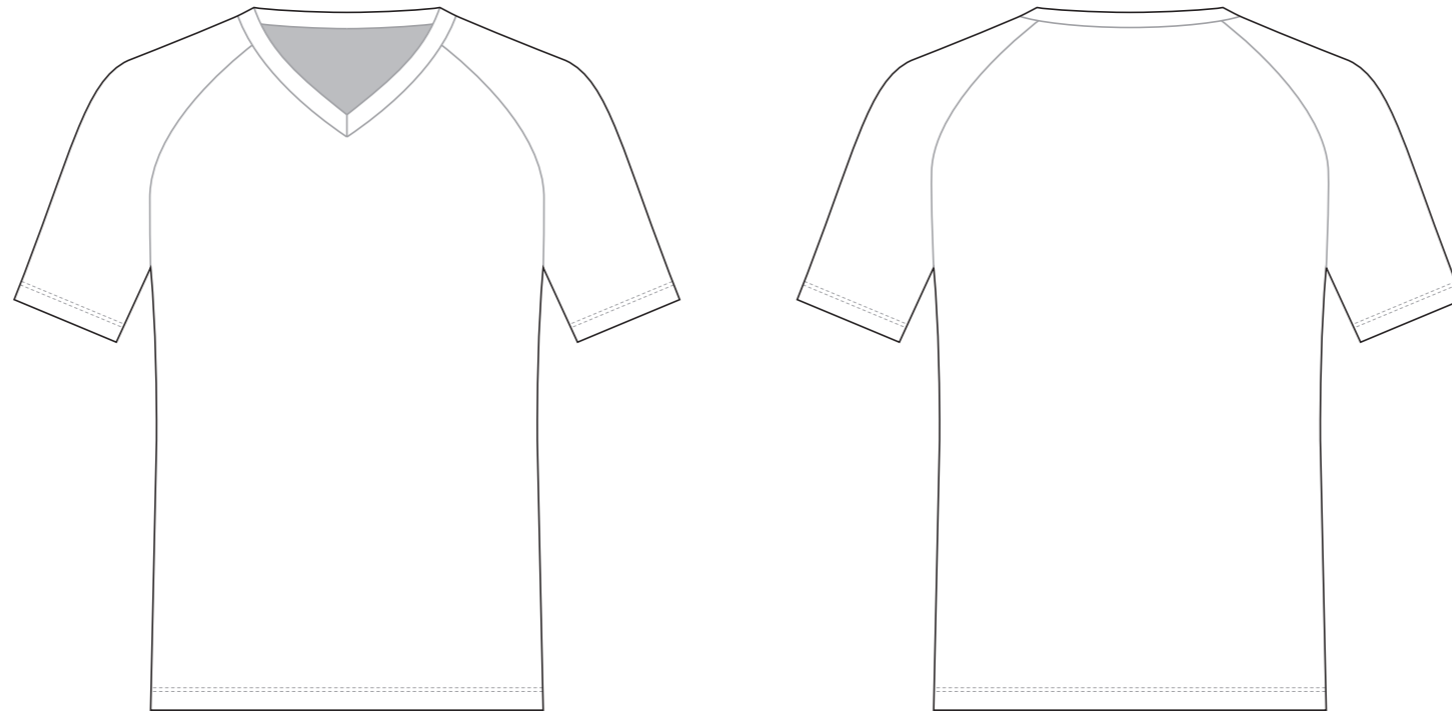

DA009 Short Sleeve T Shirt