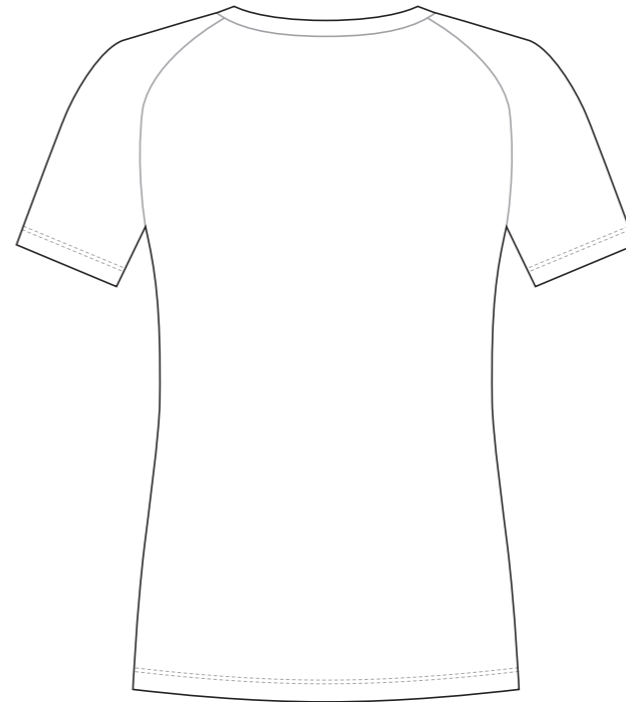

COLORS USED (PMS / CMYK):

DA005 Short Sleeve T Shirt

Women's Specific Cut

NECK TRIM

RIGHT SLEEVE

LEFT SLEEVE

COLORS USED (PMS / CMYK):

? C