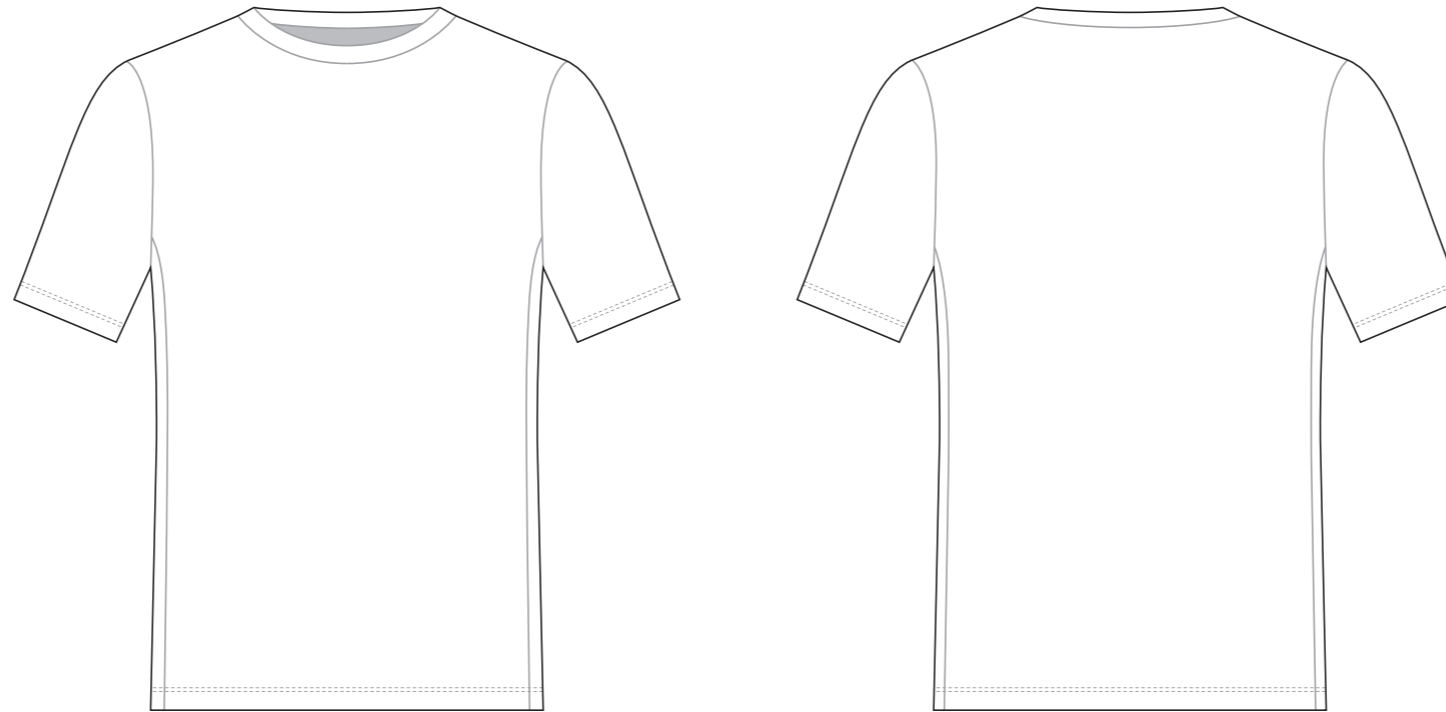

? C

? C

? C

? C

? C

DA003 Short Sleeve T Shirt

COLORS USED (PMS / CMYK):

DA004 Short Sleeve T Shirt

COLORS USED (PMS / CMYK):

DA005 Short Sleeve T Shirt

Women's Specific Cut

NECK TRIM

RIGHT SLEEVE

LEFT SLEEVE

COLORS USED (PMS / CMYK):

? C