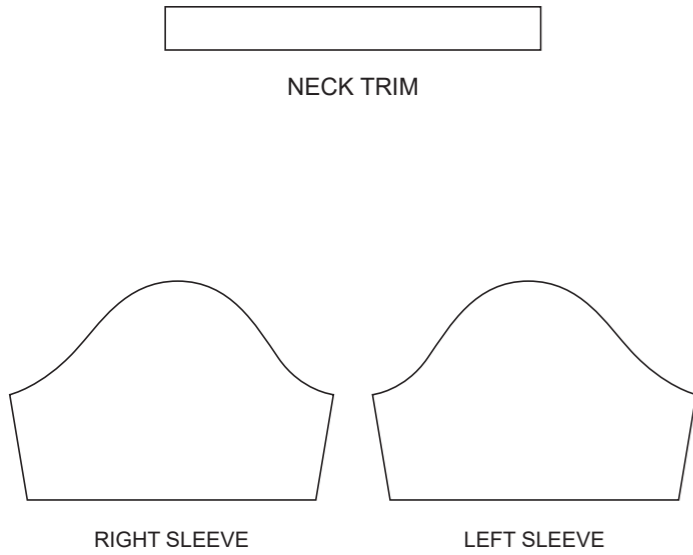

COLORS USED (PMS / CMYK):

DA005 Short Sleeve T Shirt

Women's Specific Cut

NECK TRIM

RIGHT SLEEVE

LEFT SLEEVE

COLORS USED (PMS / CMYK):

? C