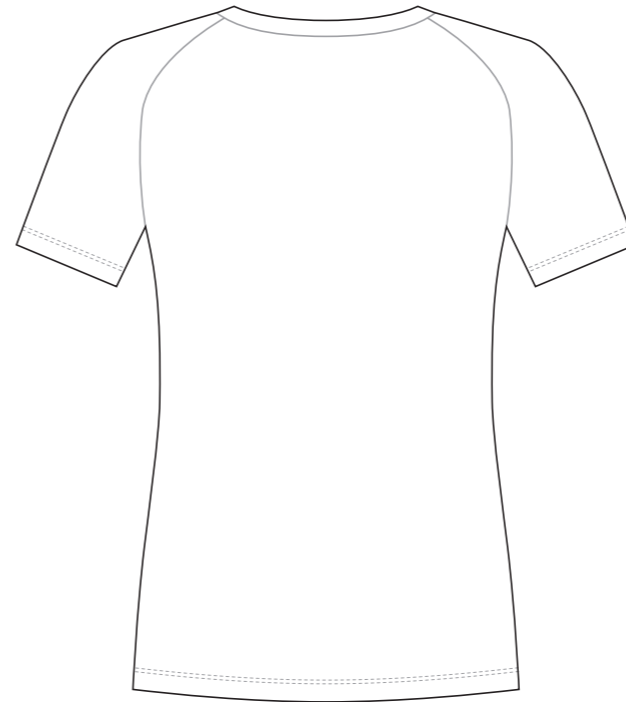

✉ sales@limkoo.com

   [limkooapparel](https://www.limkooapparel.com)

DA011 Short Sleeve T Shirt

Women's Specific Cut

COLLAR

RIGHT SLEEVE

LEFT SLEEVE

COLORS USED (PMS / CMYK):