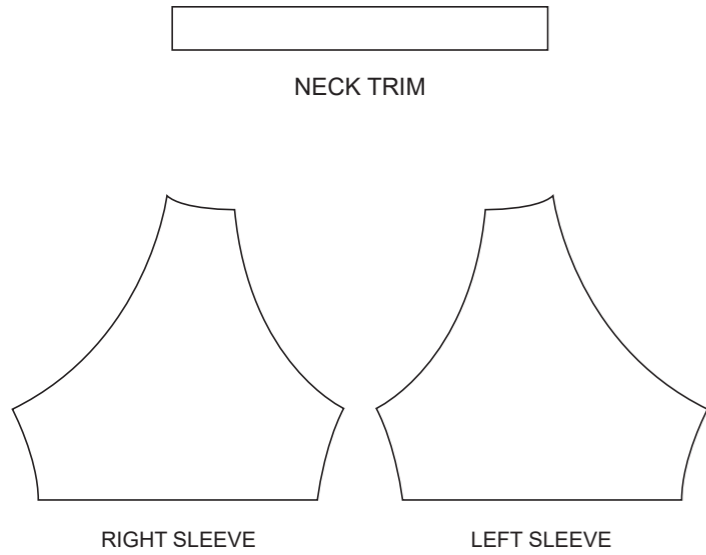

DA001 Short Sleeve T Shirt

COLORS USED (PMS / CMYK):

DA002 Short Sleeve T Shirt

NECK TRIM

RIGHT SLEEVE

LEFT SLEEVE

COLORS USED (PMS / CMYK):

? C