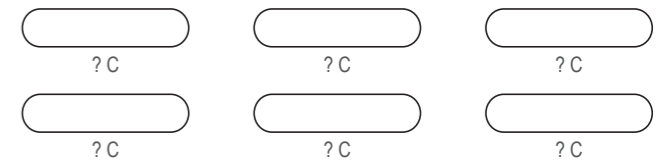

DA001 Short Sleeve T Shirt

COLORS USED (PMS / CMYK):

DA002 Short Sleeve T Shirt

NECK TRIM

RIGHT SLEEVE

LEFT SLEEVE

COLORS USED (PMS / CMYK):

? C