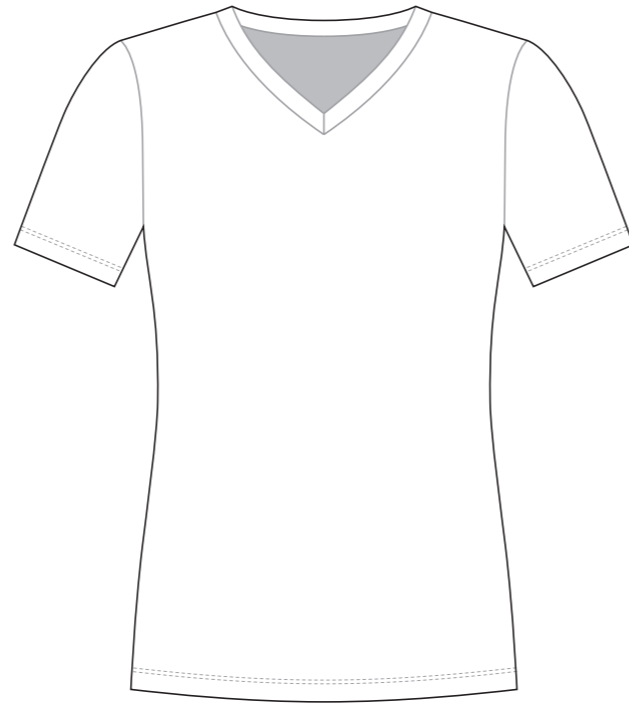

DA012 Short Sleeve T Shirt

Women's Specific Cut

COLLAR

RIGHT SLEEVE

LEFT SLEEVE

COLORS USED (PMS / CMYK):

? C

? C