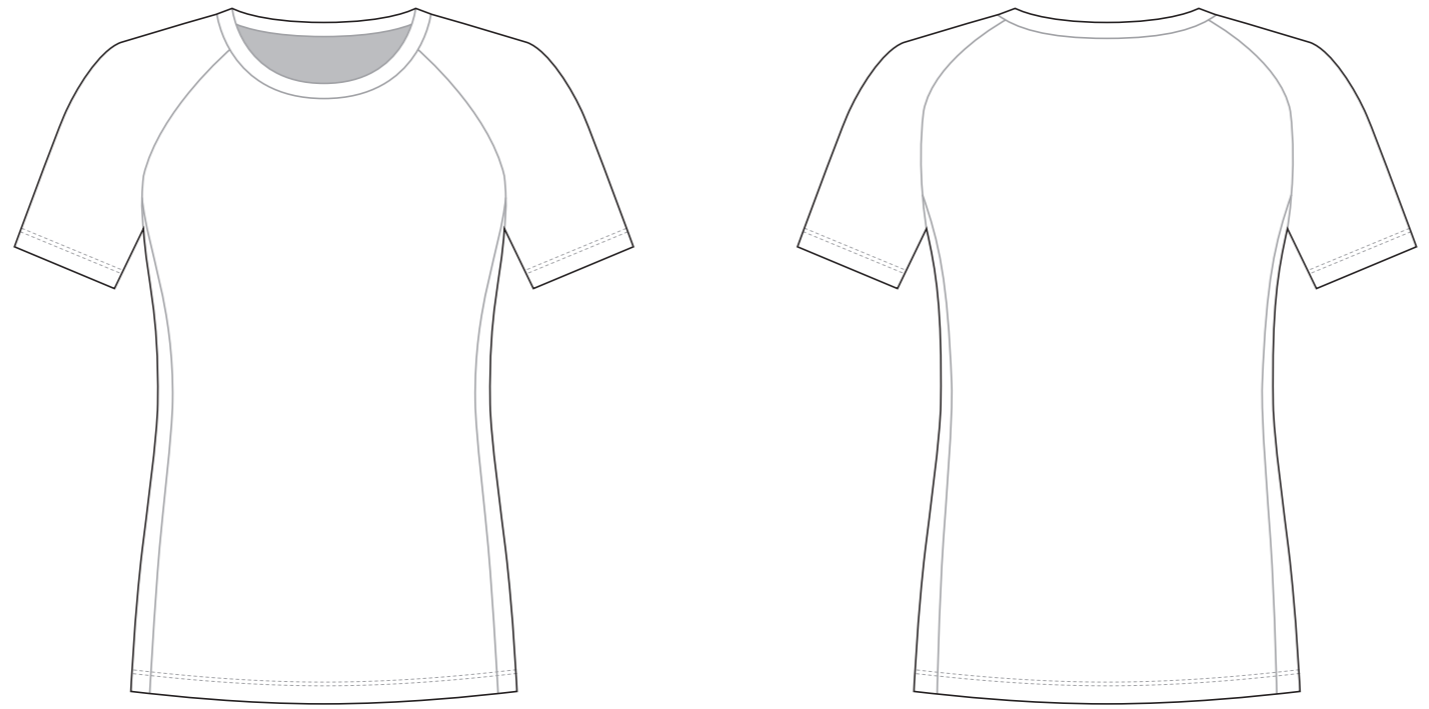

DA006 Short Sleeve T Shirt

Women's Specific Cut