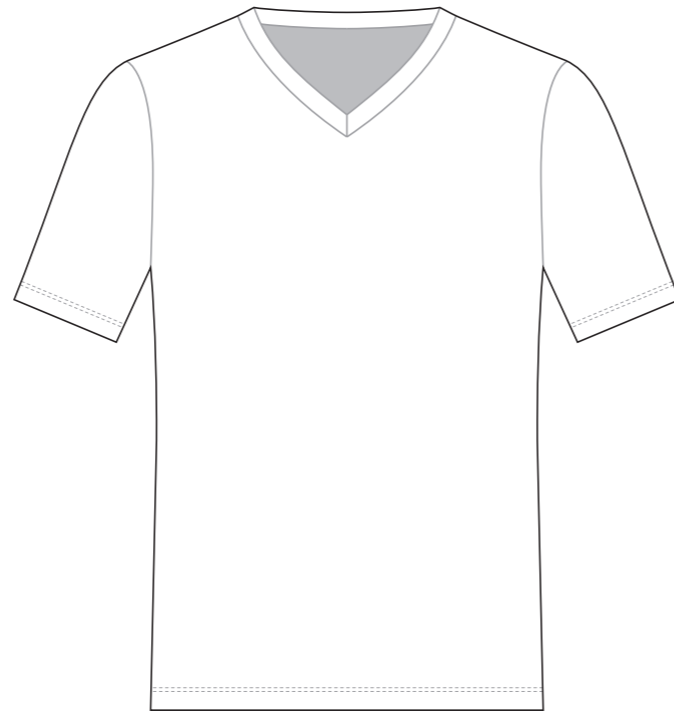

DA010 Short Sleeve T Shirt

COLORS USED (PMS / CMYK):

? C

? C

? C

? C

? C

? C

✉ sales@limkoo.com

[limkooapparel](https://www.limkooapparel.com)