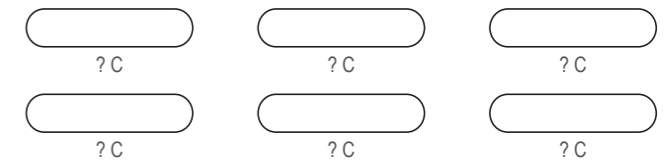

Custom Hang Tag

Please contact Limkoo regarding the exact dimension for your brand's design

COLORS USED (PMS / CMYK):

✉ sales@limkoo.com

[f](#) [t](#) [@](#) [limkooapparel](#)

Custom Washing Care Label

Please contact Limkoo regarding the exact dimension for your brand's design