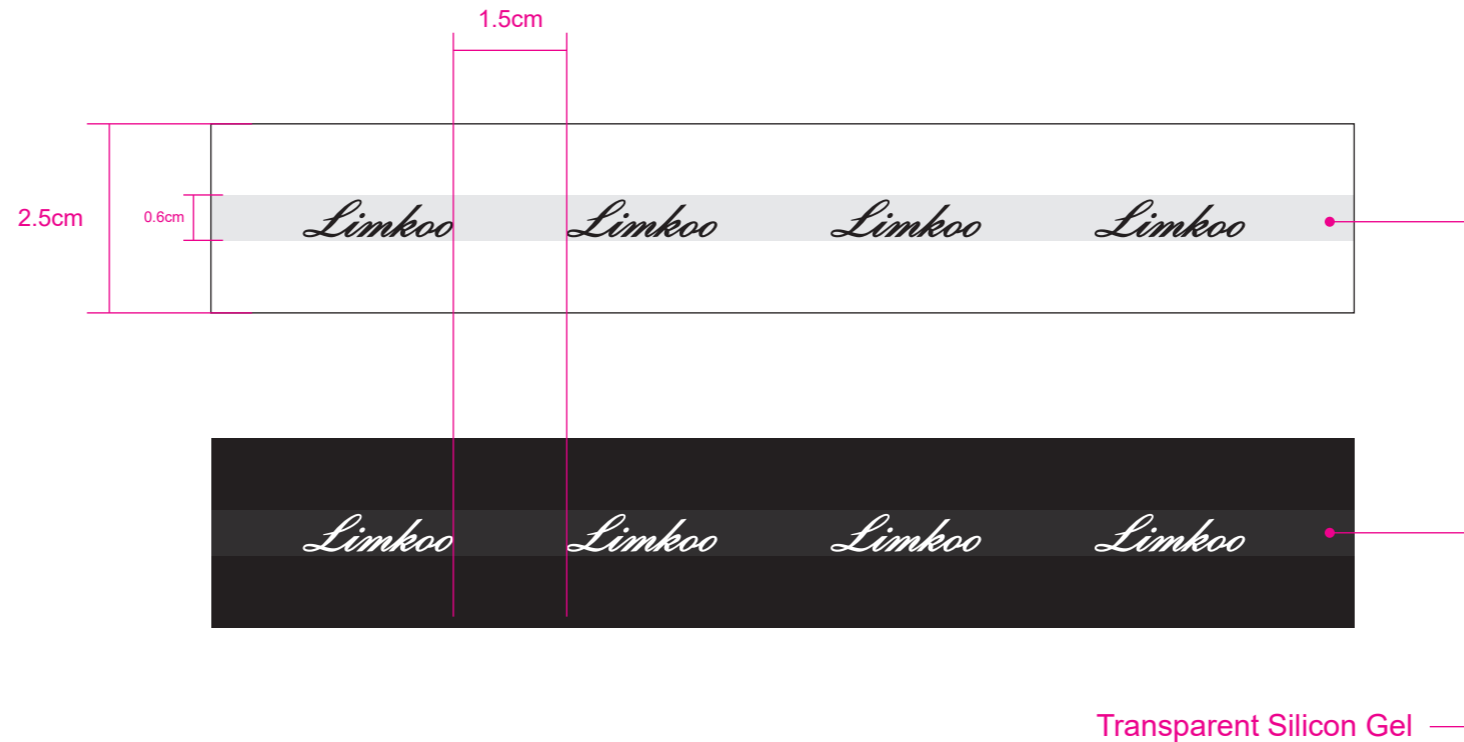

Custom Silicone Gripper

Please contact Limkoo regarding the exact dimension for your brand's design

COLORS USED (PMS / CMYK):

____	____	____
? C	? C	? C
____	____	____
? C	? C	? C

✉ sales@limkoo.com

[f](#) [t](#) [@](#) [limkooapparel](#)