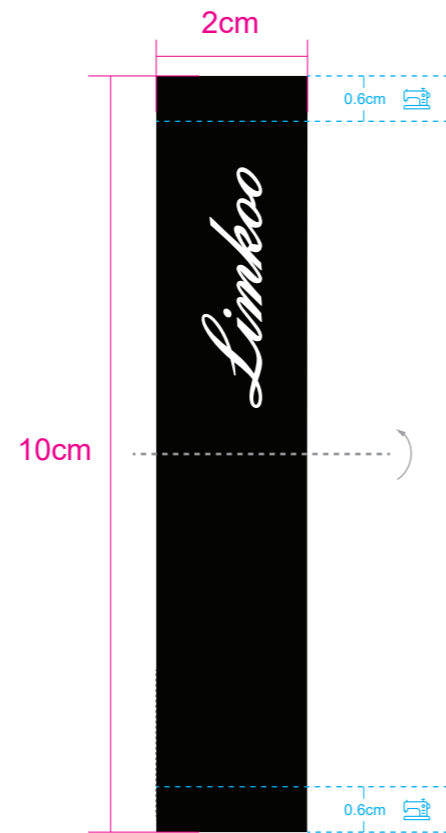

Custom Woven Label

Please contact Limkoo regarding the exact dimension for your brand's design

Option 1