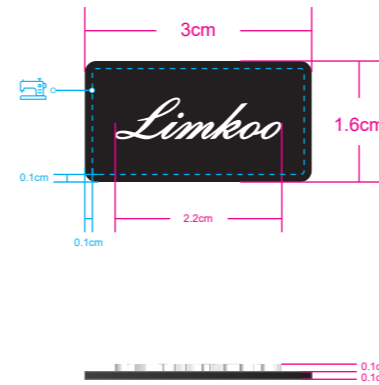

Custom Rubber Logo

Please contact Limkoo regarding the exact dimension for your brand's design

COLORS USED (PMS / CMYK):

? C

? C

? C

? C

? C

? C

✉ sales@limkoo.com

[limkooapparel](#)