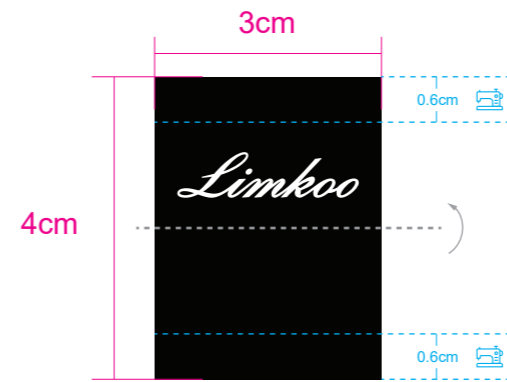

? C

✉ sales@limkoo.com

   [limkooapparel](#)

Custom Woven Label

Please contact Limkoo regarding the exact dimension for your brand's design

Option 1

Option 2

COLORS USED (PMS / CMYK):