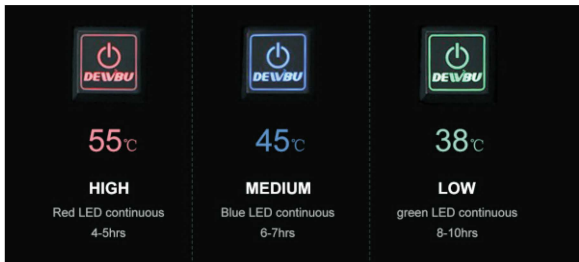

Operating instructions

- 1) To turn on the power button, Long press 3 seconds and you can see red LED light. (It's in high temperature status now)
- 2) 5 minutes later, it turns automatically to blue LED light. (It's in medium temperature status now)
- 3) it will show different temperature status when you push power button quickly, will rise to 55°C on high, 45°C on medium, and 38°C on low.
- 4) To turn off, press and hold the power button until the LED S turn off (about 3 seconds) .

Heated Zones On Left Chest, right chest & mid-back

Lithium battery instruction

Specifications

Model	CN-7440B
Voltage	7.4V
Capacity	4400mAh
Input	DC8.4V 1.0~1.2A
Output Power	MAX25W

Charging about 5 hours, the charger's red light turns green, which means full electric power of battery.