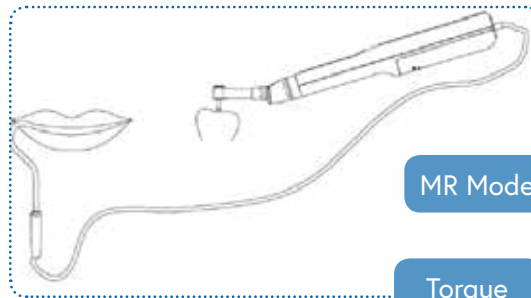

\$13.95 /pack

6pcs/pack

Gates Drills, Stainless Steel

For enlargement of the coronal or the middle third of the root canal.

Length	#1/50	#2/70	#3/90	#4/110	#5/130	#6/150	#1 - #6
32mm	995489	995490	995491	995492	995493	995494	995495

\$949.00 each

Endo Motor Mode

1. Quick Start
2. User Program
3. Auto Reverse
4. Reciprocating

MR Mode

Torque

Canal length indicator bar

Rotation Speed

Auto Reverse Mode

Apex Locator Mode

1. Automatically rotates when entering the root canal
2. Automatically slows down when approaching the apical
3. Automatically reverses when in close proximity with the apical
4. Automatically stops when exiting the root canal