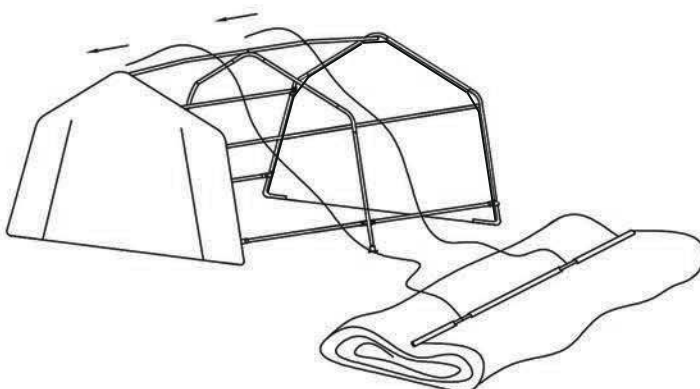

**Installation:**

1.8 × 1.8M

**Part List:**

1#		6pcs			8pcs
2#		3pcs			4pcs
2A#		3pcs			4pcs
3#		2pcs			4pcs
3A#		4pcs			18pcs
4#		4pcs			8pcs
5#		4pcs			9pcs
A#		3pcs			1pc
B#		6pcs			2pcs
		2pcs			8pcs

**1** How to install the front&back door

**2**

Youtube Installation video:

[https://www.youtube.com/watch?v=m61XP1\\_zl9I](https://www.youtube.com/watch?v=m61XP1_zl9I)

Amazon Installation video:

[https://www.amazon.com/dp/B07DNV21B5/ref=twister\\_B07DNTXWB9?\\_encoding=UTF8&th=1](https://www.amazon.com/dp/B07DNV21B5/ref=twister_B07DNTXWB9?_encoding=UTF8&th=1)