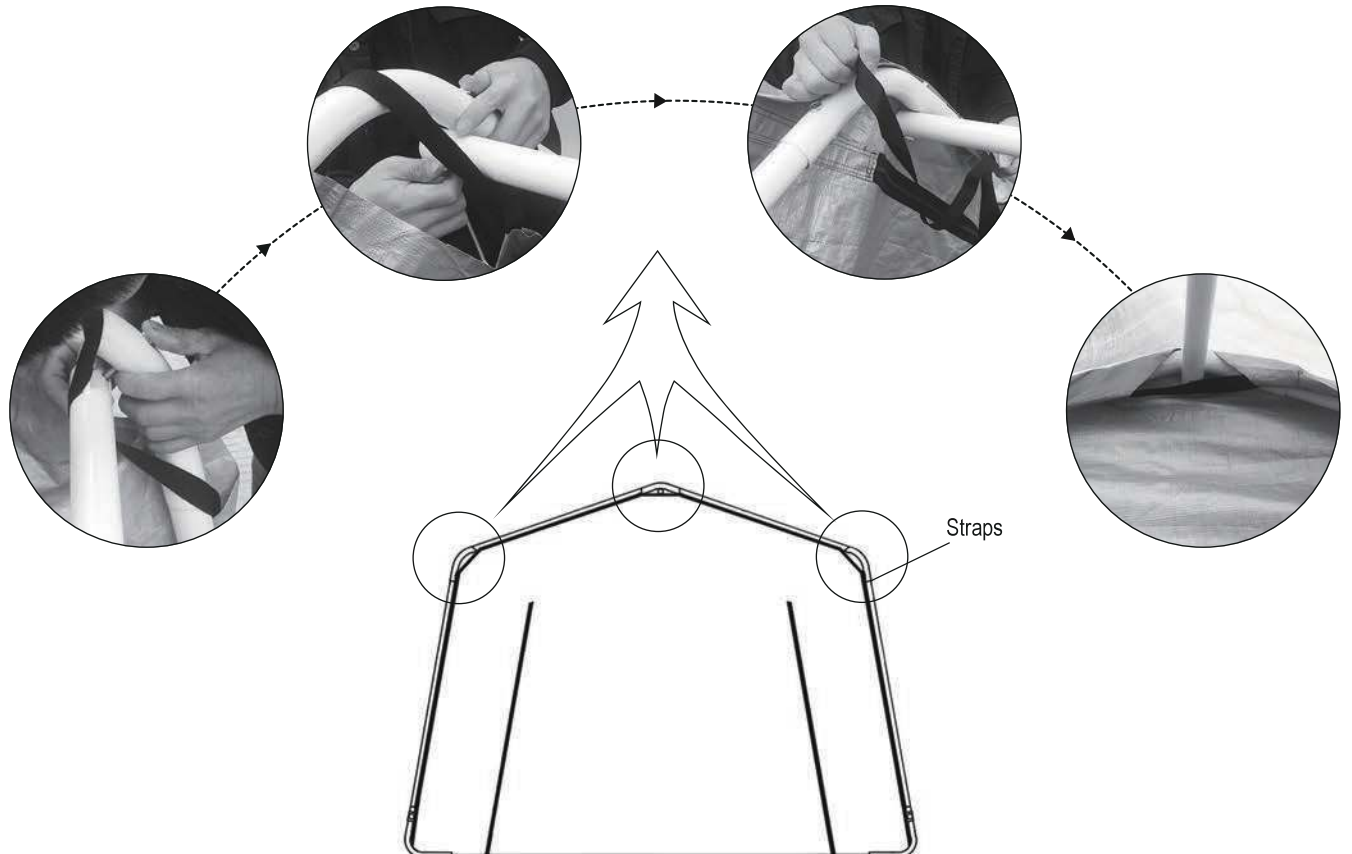

**Installation:**

1.8 × 1.8M

**Part List:**

1#		6pcs			8pcs
2#		3pcs			4pcs
2A#		3pcs			4pcs
3#		2pcs			4pcs
3A#		4pcs			18pcs
4#		4pcs			8pcs
5#		4pcs			9pcs
A#		3pcs			1pc
B#		6pcs			2pcs
		2pcs			8pcs

**1** How to install the front&back door

**2**

Youtube Installation video:

[https://www.youtube.com/watch?v=m61XP1\\_zl9I](https://www.youtube.com/watch?v=m61XP1_zl9I)

Amazon Installation video:

[https://www.amazon.com/dp/B07DNV21B5/ref=twister\\_B07DNTXWB9?\\_encoding=UTF8&th=1](https://www.amazon.com/dp/B07DNV21B5/ref=twister_B07DNTXWB9?_encoding=UTF8&th=1)