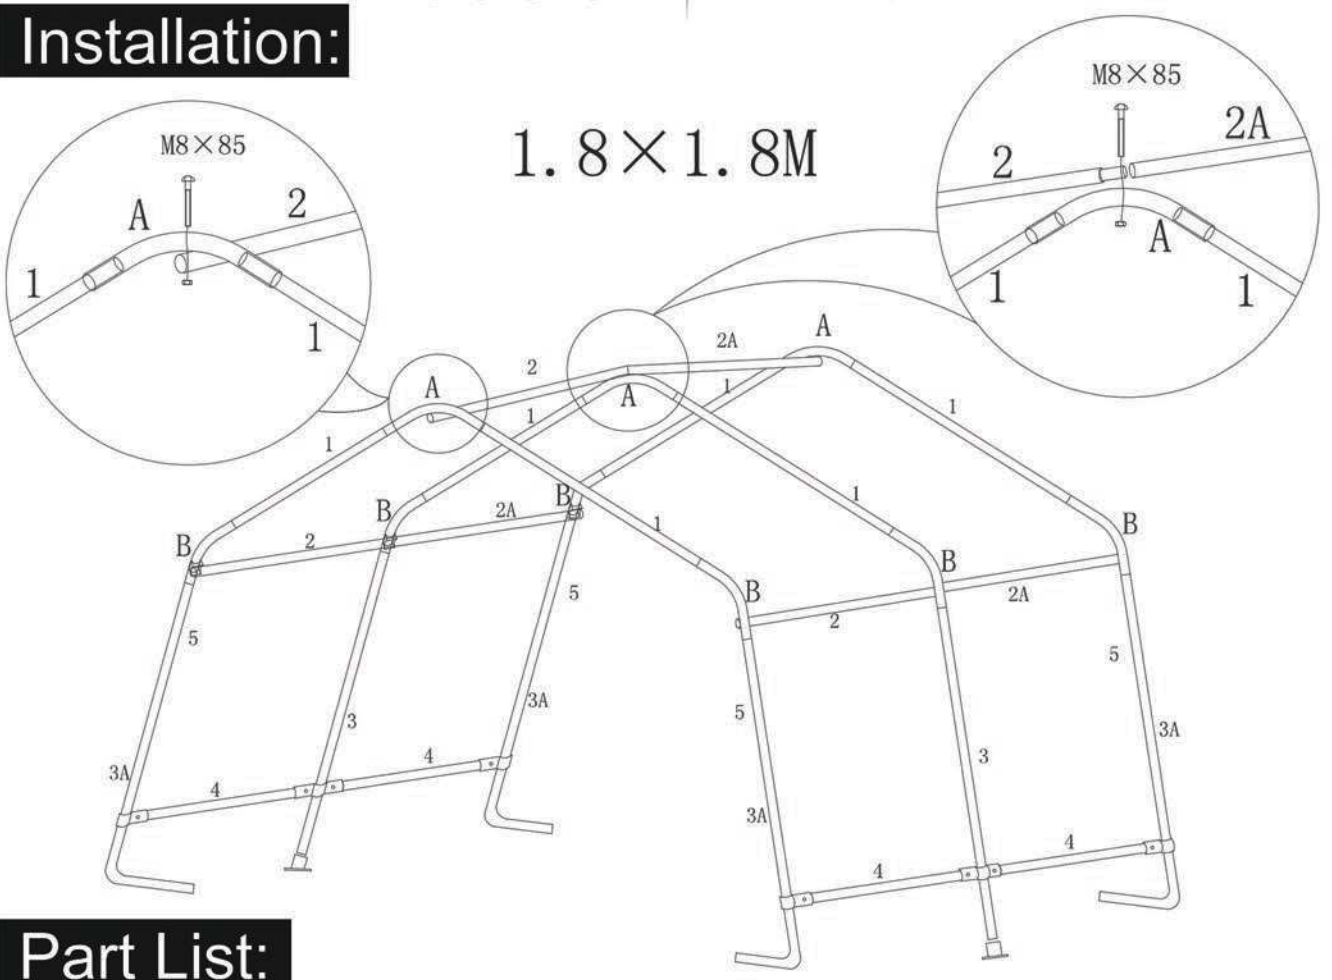

**Installation:**

1.8 × 1.8M

**Part List:**

1#		6pcs			8pcs
2#		3pcs			4pcs
2A#		3pcs			4pcs
3#		2pcs			4pcs
3A#		4pcs			18pcs
4#		4pcs			8pcs
5#		4pcs			9pcs
A#		3pcs			1pc
B#		6pcs			2pcs
		2pcs			8pcs

**1** How to install the front&back door

**2**

Youtube Installation video:

[https://www.youtube.com/watch?v=m61XP1\\_zl9I](https://www.youtube.com/watch?v=m61XP1_zl9I)

Amazon Installation video:

[https://www.amazon.com/dp/B07DNV21B5/ref=twister\\_B07DNTXWB9?\\_encoding=UTF8&th=1](https://www.amazon.com/dp/B07DNV21B5/ref=twister_B07DNTXWB9?_encoding=UTF8&th=1)