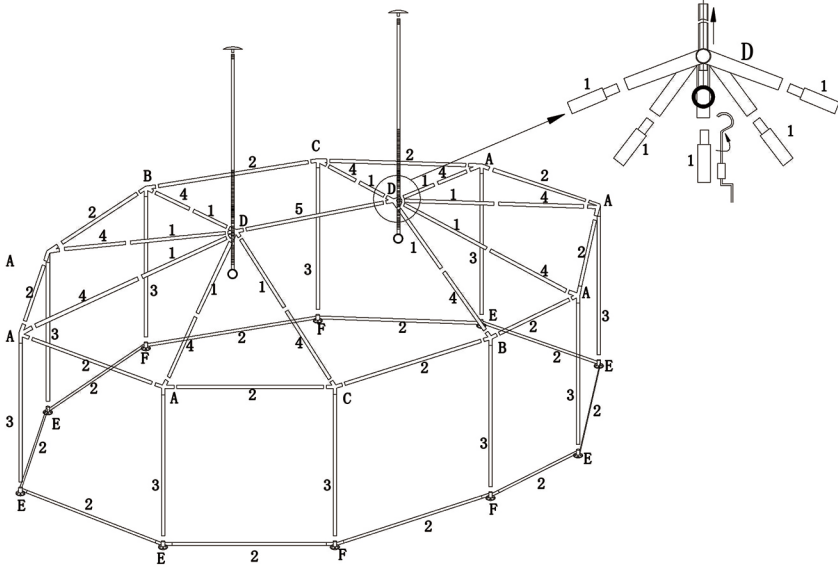

PACKAGE CONTENTS

For 21'x29' Model- GM1415W

The party tent is packed in four boxes. Please check the contents according to this list. If there's any part missing, contact us immediately to get replacement.

1#		10pcs	B		2pcs
2#		20pcs	C		2pcs
3#		10pcs	D		2pcs
4#		10pcs	E		6pcs
5#		1pc	F		4pcs
		10pcs			10pcs
		130pcs			1pc
		40pcs			8pcs
		30pcs			2pcs
A		6pcs			10pcs
					2pcs
					1pc