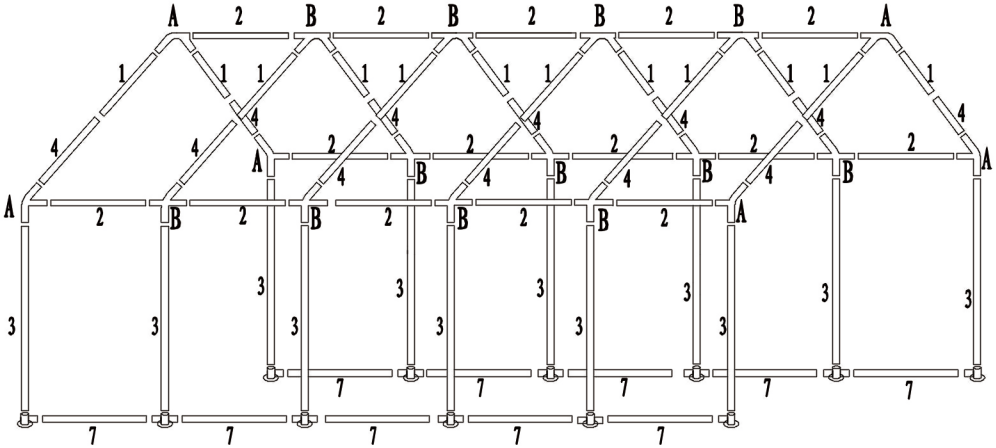

PACKAGE CONTENTS

For 16'x32' Model- GM1408W

The party tent is packed in four boxes. Please check the contents according to this list. If there's any part missing, contact us immediately to get replacement.

1#		12pcs		144pcs
2#		15pcs		4pcs
3#		12pcs		8pcs
4#		12pcs		12pcs
7#		10pcs		12pcs
A		6pcs		1pc
B		12pcs		10pcs
		36pcs		2pcs