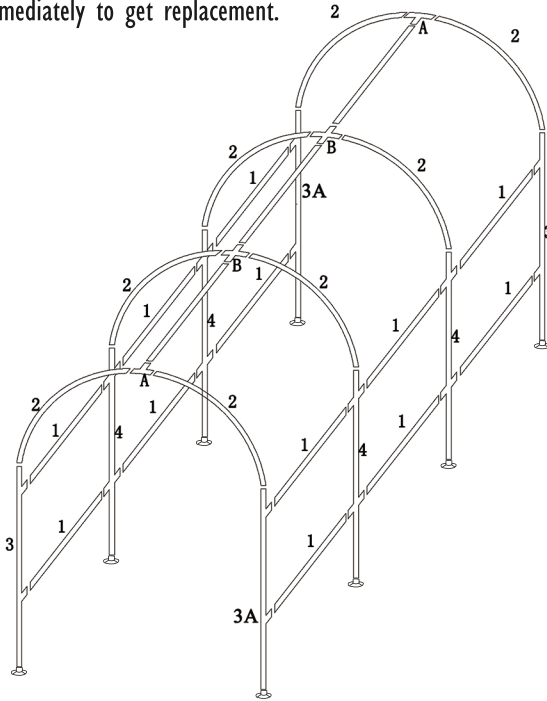

PACKAGE CONTENTS

For 12'x7'x7' Model- GM1303 / For 15'x7'x7' Model- GM1305

This greenhouse is packed in one boxes. Please check the contents according to this list. If there's any part missing, contact us immediately to get replacement.

1#		15	Base		8
2#		8	Stake		16
3#		2	B		2
3A#		2			
4#		4			
A		2			

Assemble the greenhouse with all the parts above.

Step 1 Assemble the whole frame using all the poles and connectors.

Step 2 Place the cover tightly over the frame, then use the velcro to fix the cover and steel frame tightly.