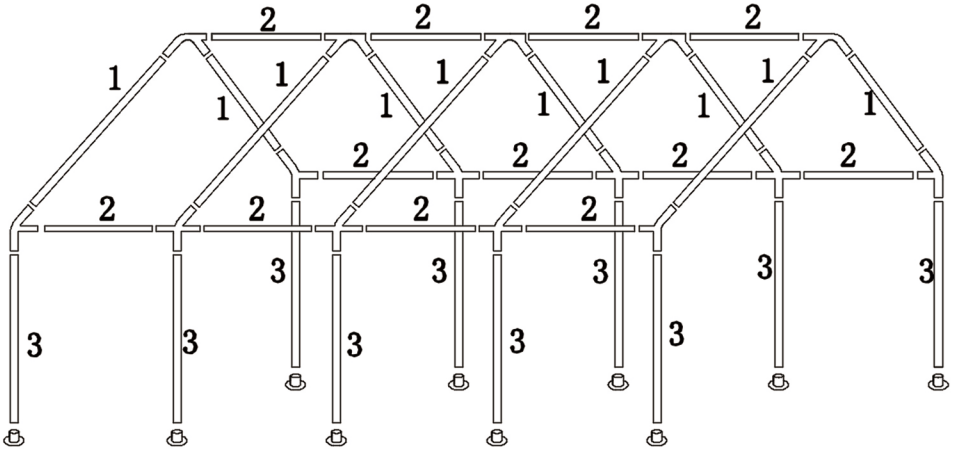

PACKAGE CONTENTS

For 13'x26' Model- GM1404W

The party tent is packed in three boxes. Please check the contents according to this list. If there's any part missing, contact us immediately to get replacement.

1#		10pcs
2#		12pcs
3#		10pcs
A		6pcs
B		9pcs
		30pcs
		10pcs
		10pcs
		10pcs
		1pc
		8pcs
		2pcs
		82pcs