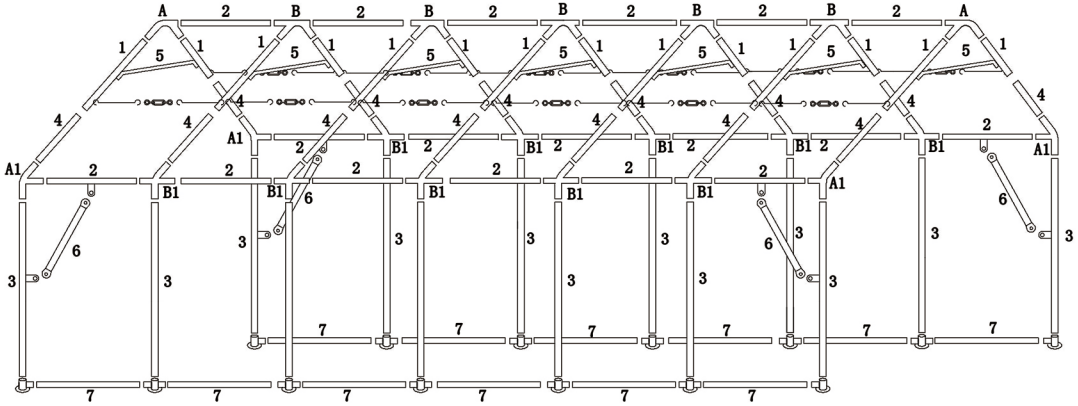

PACKAGE CONTENTS

For 20'x40' Model- GM1413W

The party tent is packed in eight boxes. Please check the contents according to this list. If there's any part missing, contact us immediately to get replacement.

1#		14pcs	A		2pcs		12pcs
2#		18pcs	A1		4pcs		14pcs
3#		14pcs	B		5pcs		42pcs
4#		14pcs	B1		10pcs		172pcs
5#		7pcs			4pcs		1pc
6#		4pcs			10pcs		12pcs
7#		12pcs			14pcs		2pcs
					8pcs		8pcs
					14pcs		