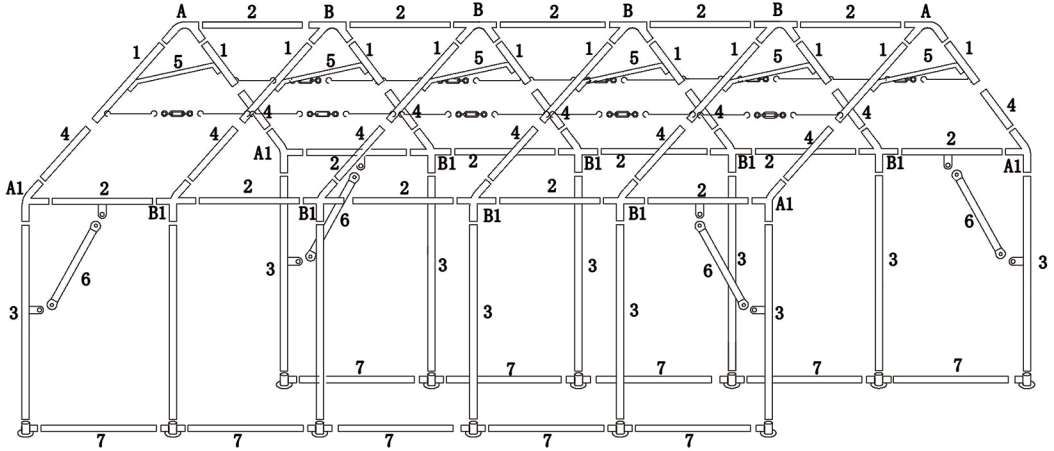

## For 20'x32' Model- GM1412W

The party tent is packed in five boxes. Please check the contents according to this list. If there's any part missing, contact us immediately to get replacement.

1#		12pcs	A		2pcs		10pcs
2#		15pcs	A1		4pcs		12pcs
3#		12pcs	B		4pcs		36pcs
4#		12pcs	B1		8pcs		148pcs
5#		6pcs			4pcs		1pc
6#		4pcs			8pcs		10pcs
7#		10pcs			12pcs		2pcs
					8pcs		8pcs
					12pcs		