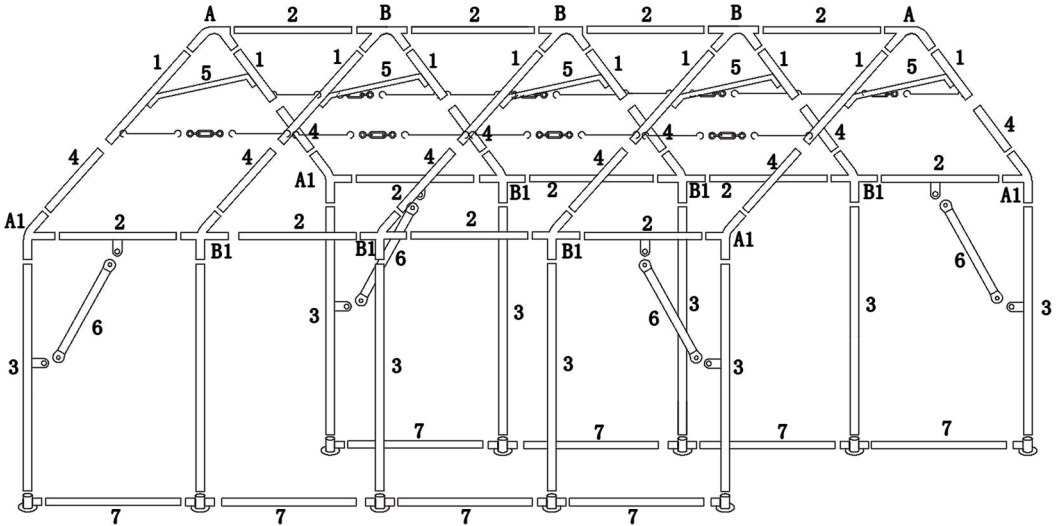

PACKAGE CONTENTS

For 20'x26' Model- GM1410W

The party tent is packed in five boxes. Please check the contents according to this list. If there's any part missing, contact us immediately to get replacement.

1#		10pcs	A		2pcs		8pcs
2#		12pcs	A1		4pcs		10pcs
3#		10pcs	B		3pcs		30pcs
4#		10pcs	B1		6pcs		132pcs
5#		5pcs			4pcs		1pc
6#		4pcs			6pcs		8pcs
7#		8pcs			10pcs		2pcs
					8pcs		8pcs
					10pcs		