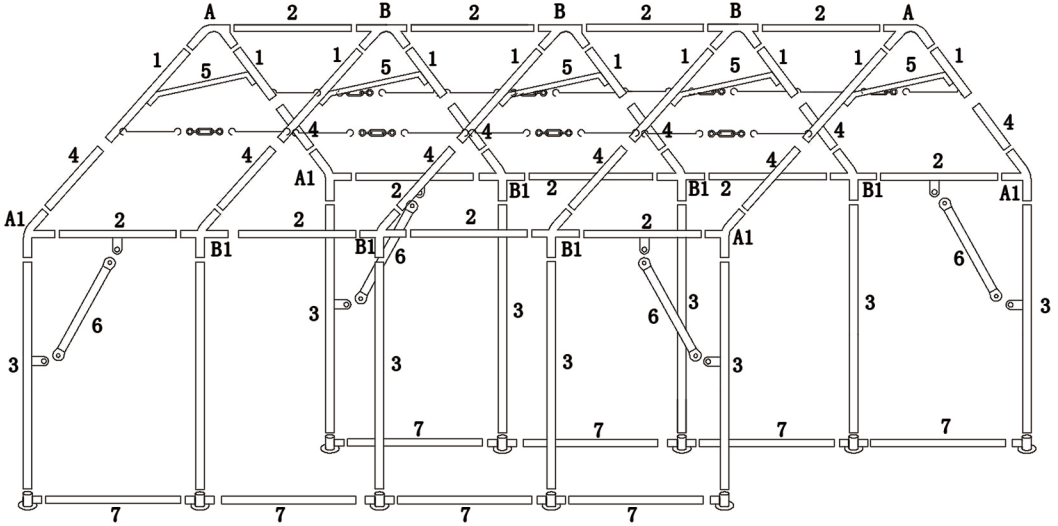

PACKAGE CONTENTS

For 20'x26' Model- GM1410W

The party tent is packed in five boxes. Please check the contents according to this list. If there's any part missing, contact us immediately to get replacement.

1#		10pcs	A		2pcs		8pcs
2#		12pcs	A1		4pcs		10pcs
3#		10pcs	B		3pcs		30pcs
4#		10pcs	B1		6pcs		132pcs
5#		5pcs			4pcs		1pc
6#		4pcs			6pcs		8pcs
7#		8pcs			10pcs		2pcs
					8pcs		8pcs
					10pcs		