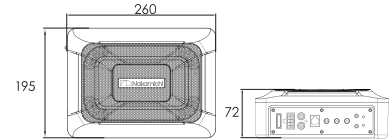

NBF618S

16.5x20.3cm Active Subwoofer
260x195x72mm

100W^{N-Power}

6x8"