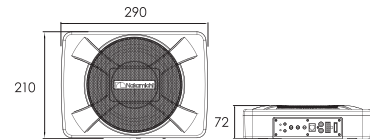

100W^{N-Power}

6x8"

NBF08A

20.3cm Active Subwoofer
290x210x72mm

80W^{N-Power}

8"

NBX210A

25.4cm Active Subwoofer Box
480x170/270x350mm