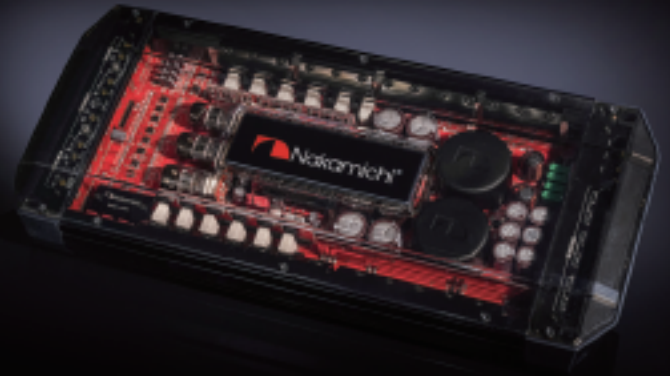

N40t TUBE

Class-AB(Tube) 4-channel Power Amplifier

150Wx4 @4Ω
225Wx4 @2Ω
450Wx2 @4Ω Bridged

Class-A/B

N10

Digital Mono-channel Power Amplifier

800Wx1 @4Ω
1200Wx1 @2Ω
2000Wx1 @4Ω

Class-D

N SERIES

Class-A/B

100Wx6 @4Ω
150Wx6 @2Ω
300Wx3 @4Ω Bridged

Bridgeable 6-channel Power Amplifier

Smoother, Warmer, Cleaner
N60t TUBE

NGX SERIES

Designed to deliver clean sound
to your speakers with maximum
efficiency and low distortion.

Class-D

700Wx1 @4Ω
1000Wx1 @2Ω
1600Wx1 @1Ω

NGXD1600.1

Digital Mono-block Power Amplifier

NGXA120.4

Bridgeable 4-channel Power Amplifier

110Wx4 @4Ω
330Wx2 @4Ω Bridged

Class-A/B

NGXA80.6

Bridgeable 6-channel Power Amplifier

75Wx6 @4Ω
250Wx3 @4Ω Bridged

Class-A/B

NGXA80.4

Bridgeable 4-channel Power Amplifier

75Wx4 @4Ω
250Wx2 @4Ω Bridged

Class-A/B