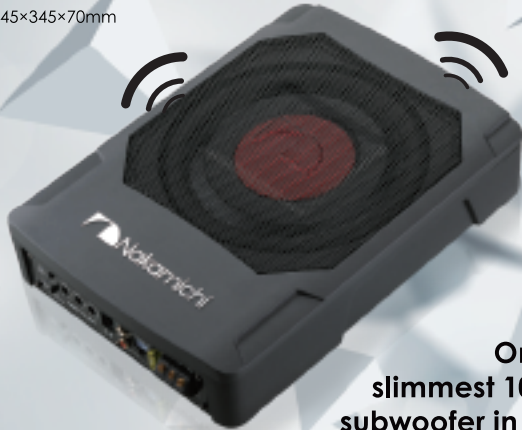

NBF SERIES

NBF10.0A

25.4cm Dual Port Active Subwoofer

150W^{N-Power} 10"

245x345x70mm

One of the
slimmest 10" active
subwoofer in its class.

Unit: mm