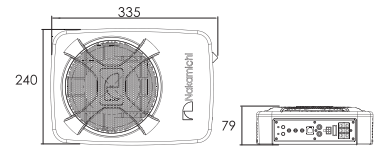

NBF8.1A

20.3cm Active Subwoofer
335x240x79mm

150W^{N-Power}

8"