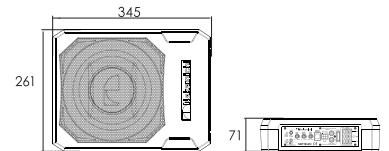

NBF10.2A

25.4cm Active Subwoofer
345x261x71mm

150W^{N-Power}

10"