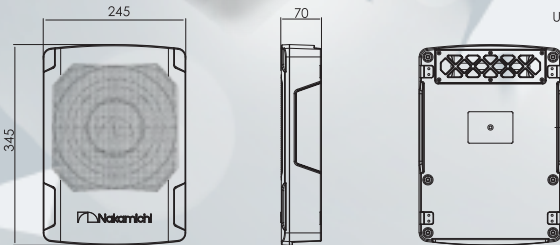

NBF10.0A

25.4cm Dual Port Active Subwoofer

150W^{N-Power} 10"

245x345x70mm

One of the
slimmest 10" active
subwoofer in its class.

Unit: mm

NBF10.2A

25.4cm Active Subwoofer
345x261x71mm