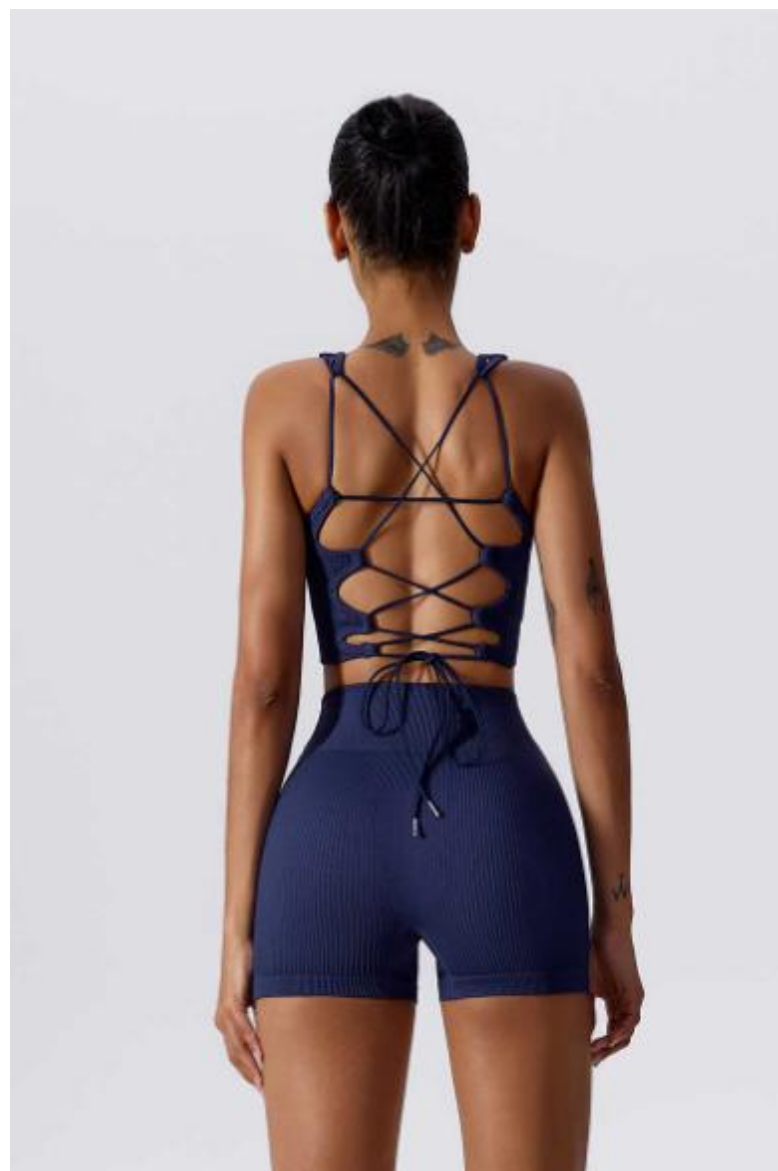

Sea Green
Ash

Pale Orchid
Violet

Feather
Powder

YOGA SET

2 Piece Seamless Ribbed Workout Set

Style No MZ6921-6

[Click for details of this design](#)

\$13.52