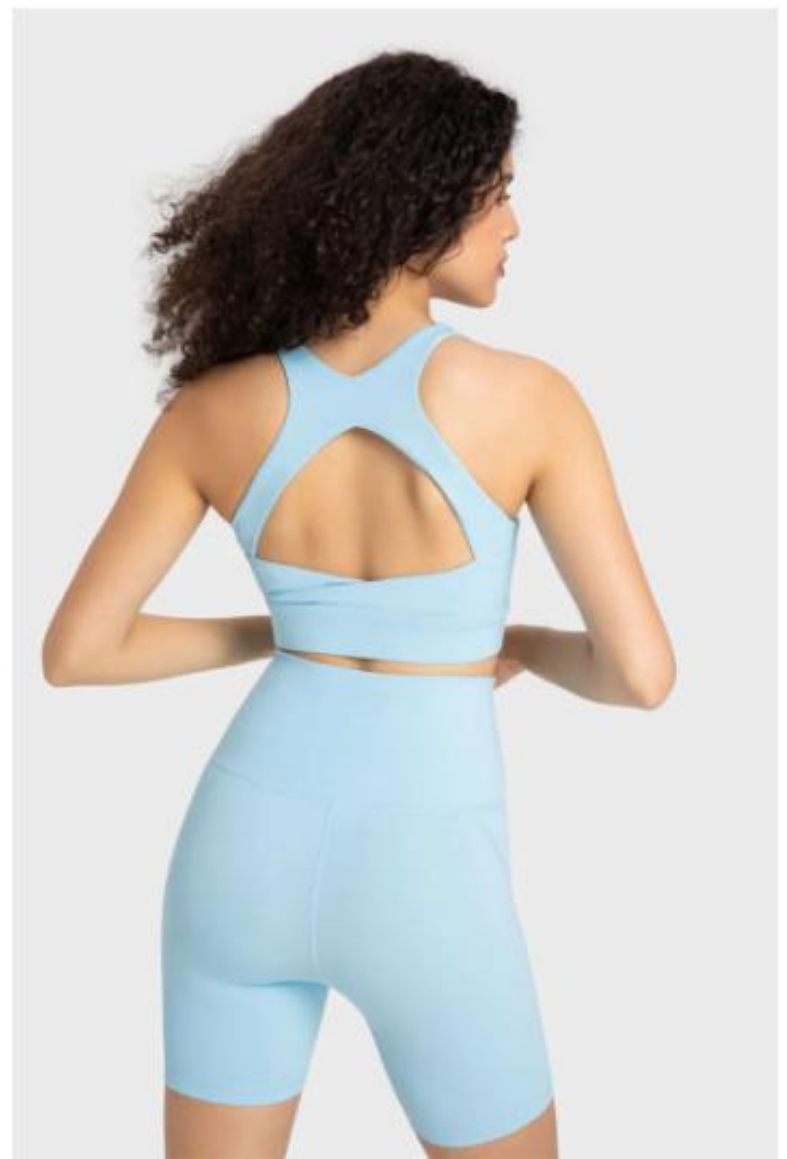

High Impact Running Yoga Bra
Style No MD349
[Click for details of this design](#)

$8.74

Black