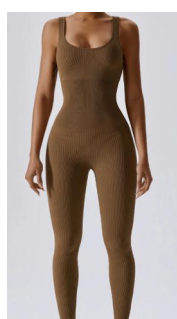

Seamless yoga one piece jumpsuit

Style No MZ6848

[Click for details of this design](#)

$11.12

Black

Olive green

Coffee

Atrovirens

Klein blue

Light Pink