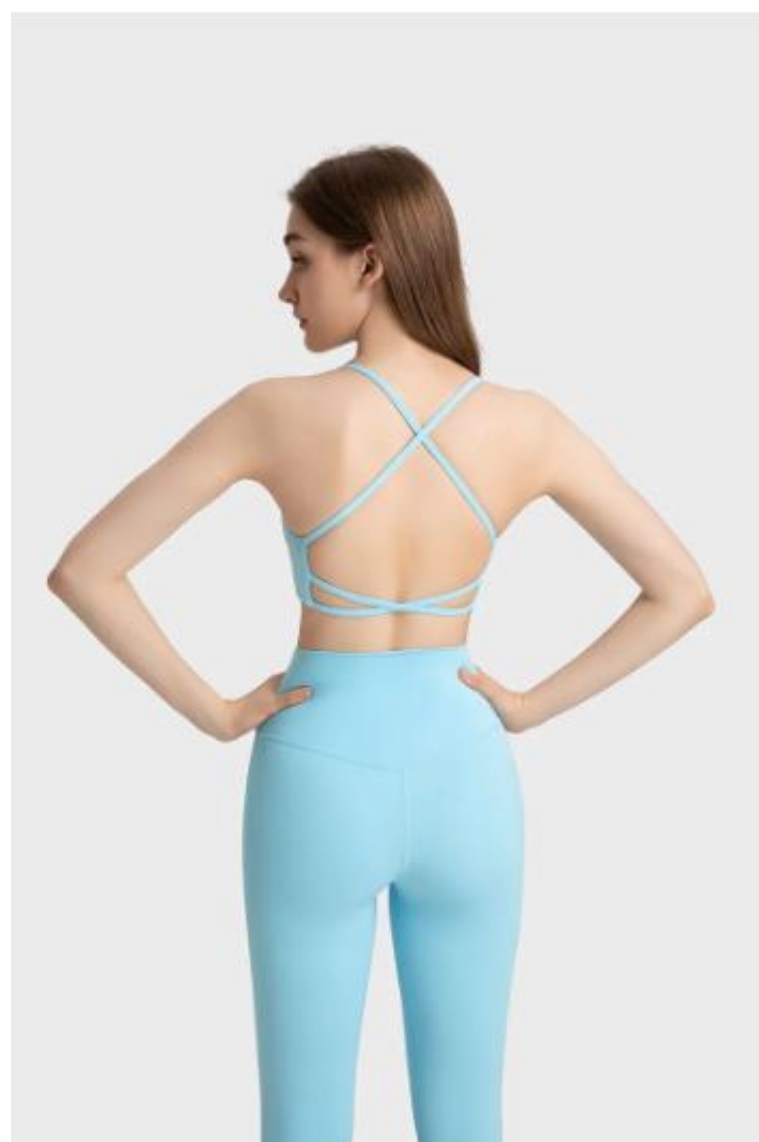

Cross Strappy Sports Running Bra
Style No MD399

[Click for details of this design](#)

$6.37

Boston
Orange