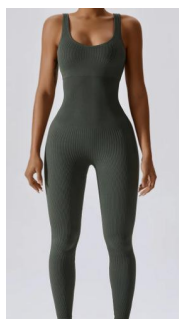

Olive green