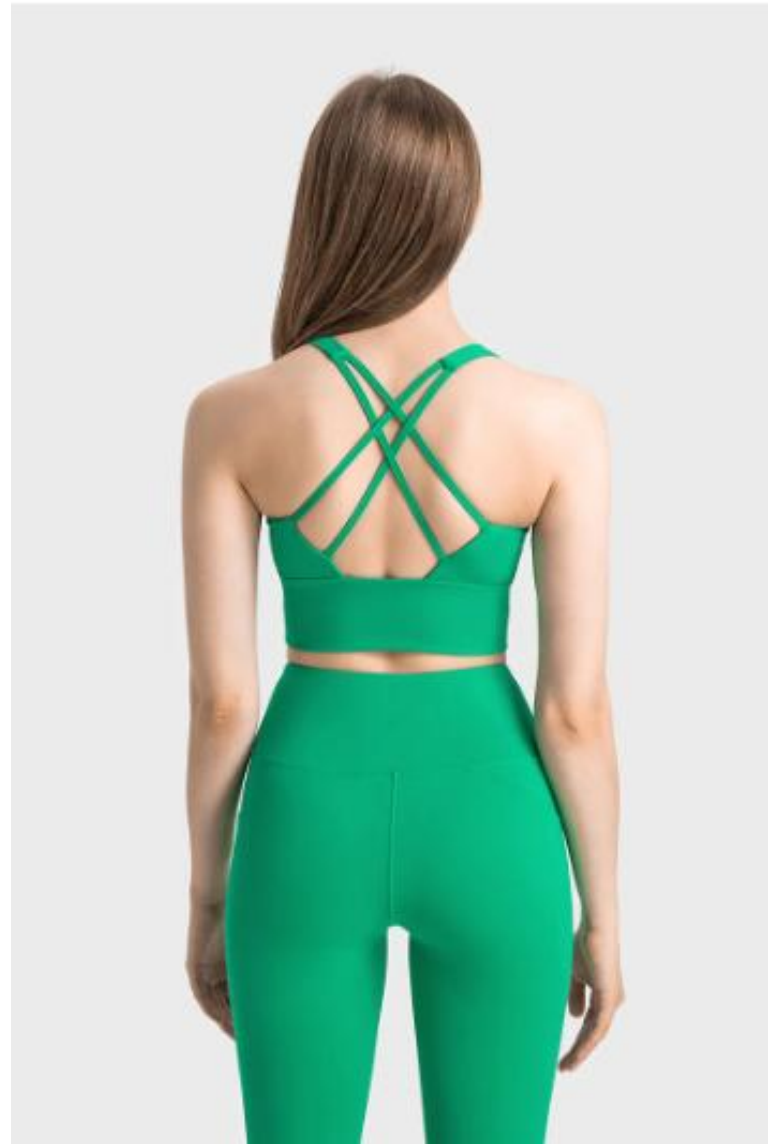

Square Neck Fitness Workout Yoga Bra

Style No MD394

[Click for details of this design](#)

$8.54

Black