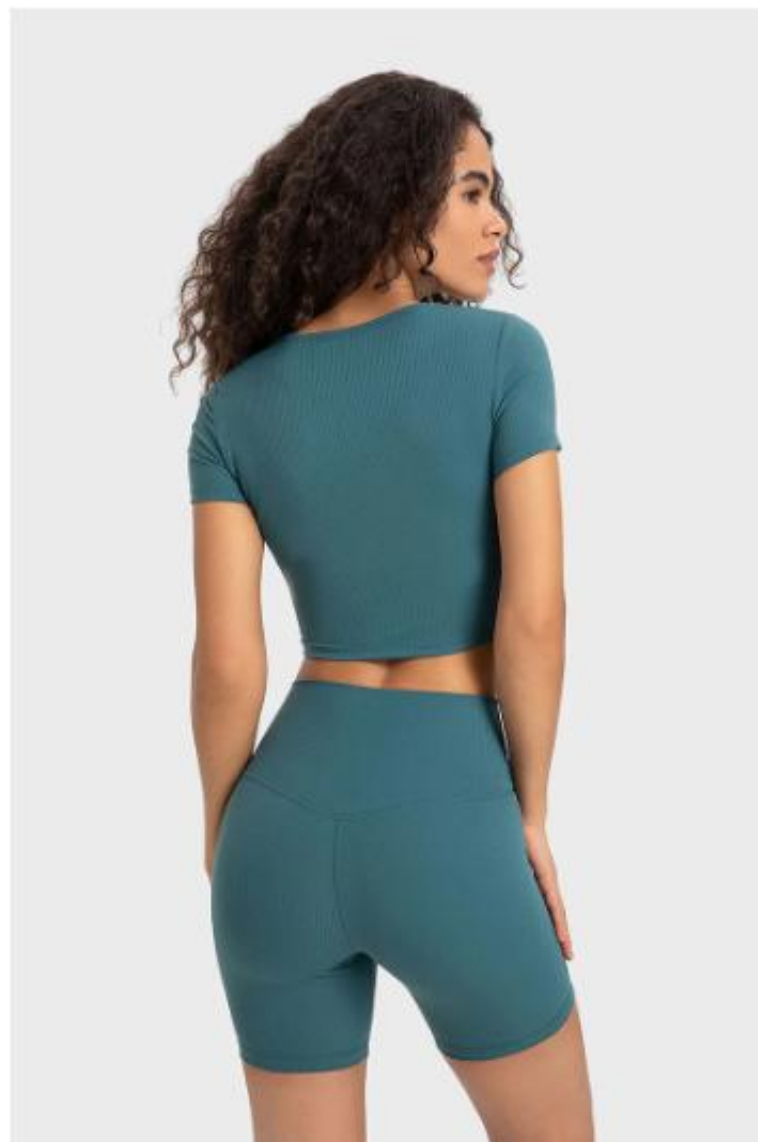

Cut Out Open Front Yoga T Shirts
Style No MD370
[Click for details of this design](#)

$8.34

Black