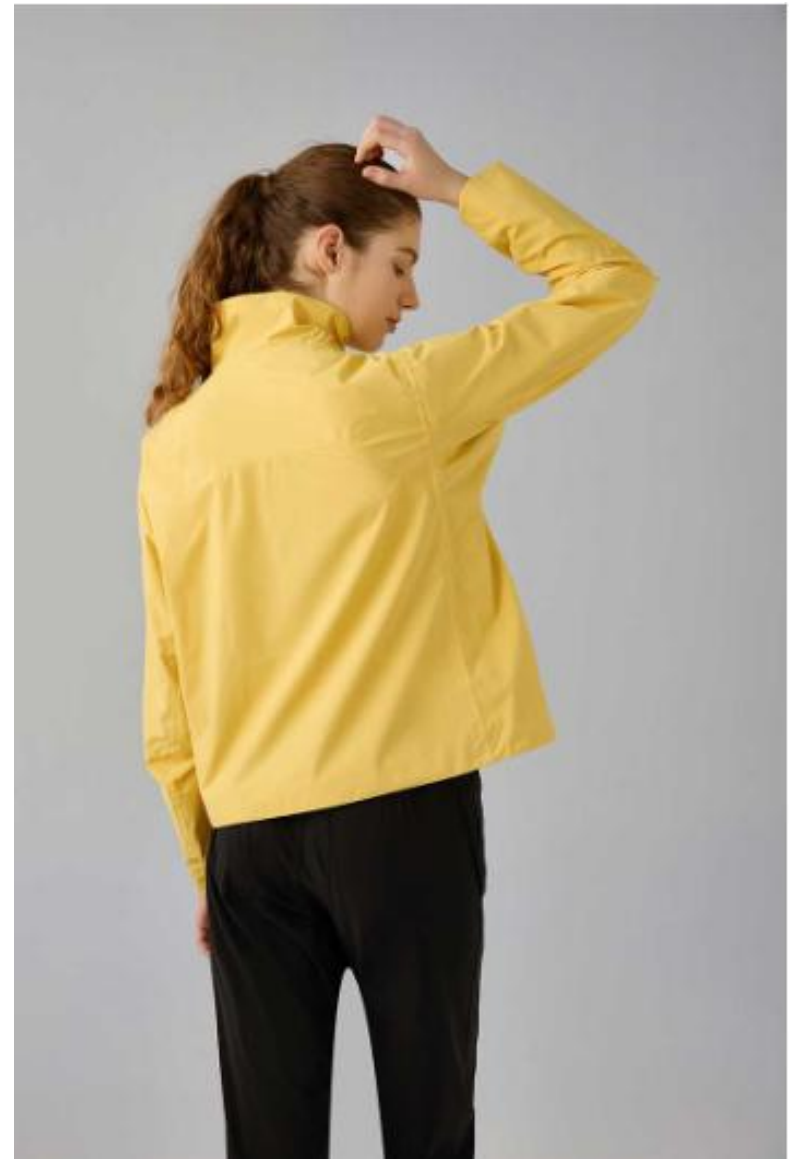

Misty Green

Blue and Black

Black

Waterproof Zipped Outdoor Rain Jacket

Style No MDW010

[Click for details of this design](#)

\$31.14

Embellish
Yellow