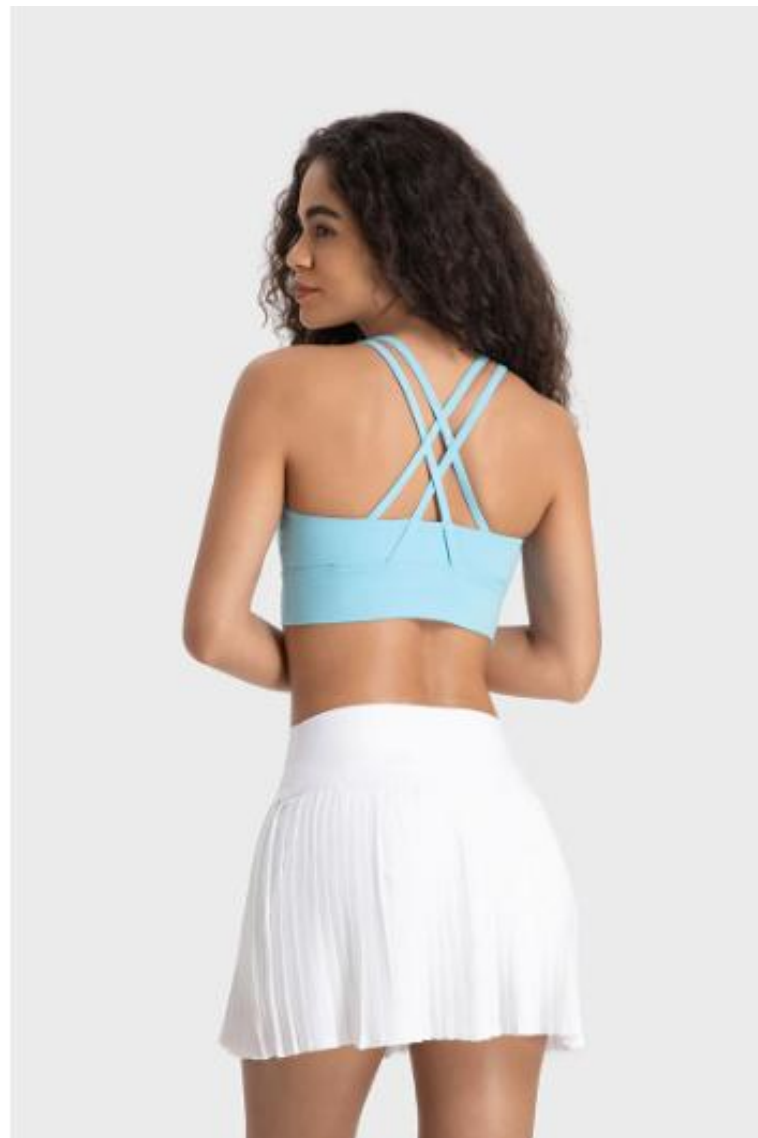

Boston Orange