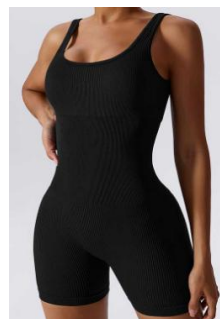

Beige

Klein blue

U back one piece jumpsuit

Style No MZ6982

[Click for details of this design](#)

\$11.12

Atrovirens

Black