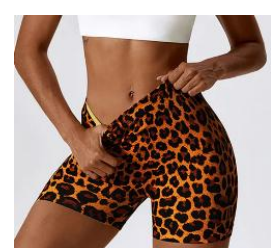

Leopard
yellow