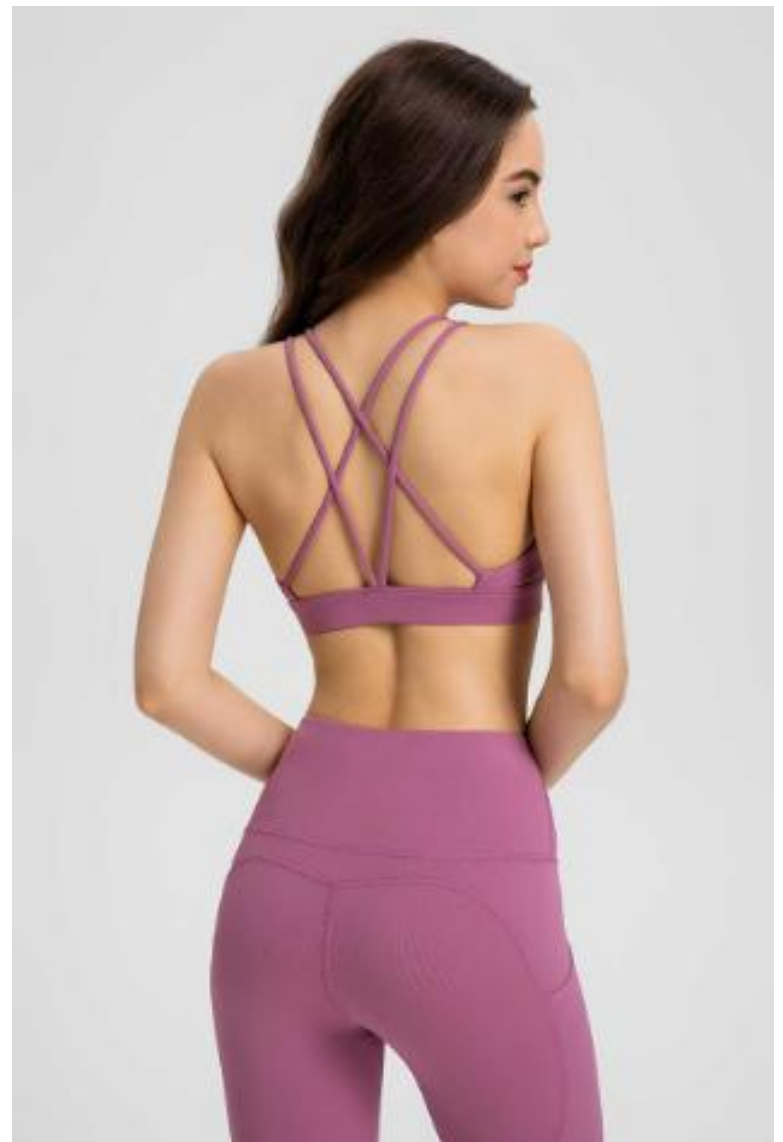

\$8.34

Black

Graphite
Ash

Cocoa

Criss Cross Back Strappy Sports Bra
Style No MDW032
[Click for details of this design](#)

\$7.35

Platycodon
Violet

Aquamarine