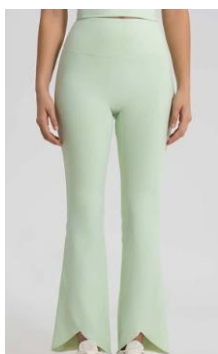

Flare Leg Active Pants

Style No MDW051

[Click for details of this design](#)

$11.29

Kale Green