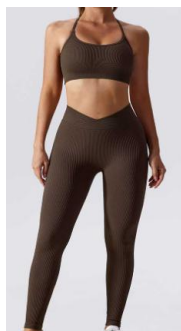

Seamless sports exercise sets

Style No MZ6921-9

[Click for details of this design](#)

$13.7

Coffee