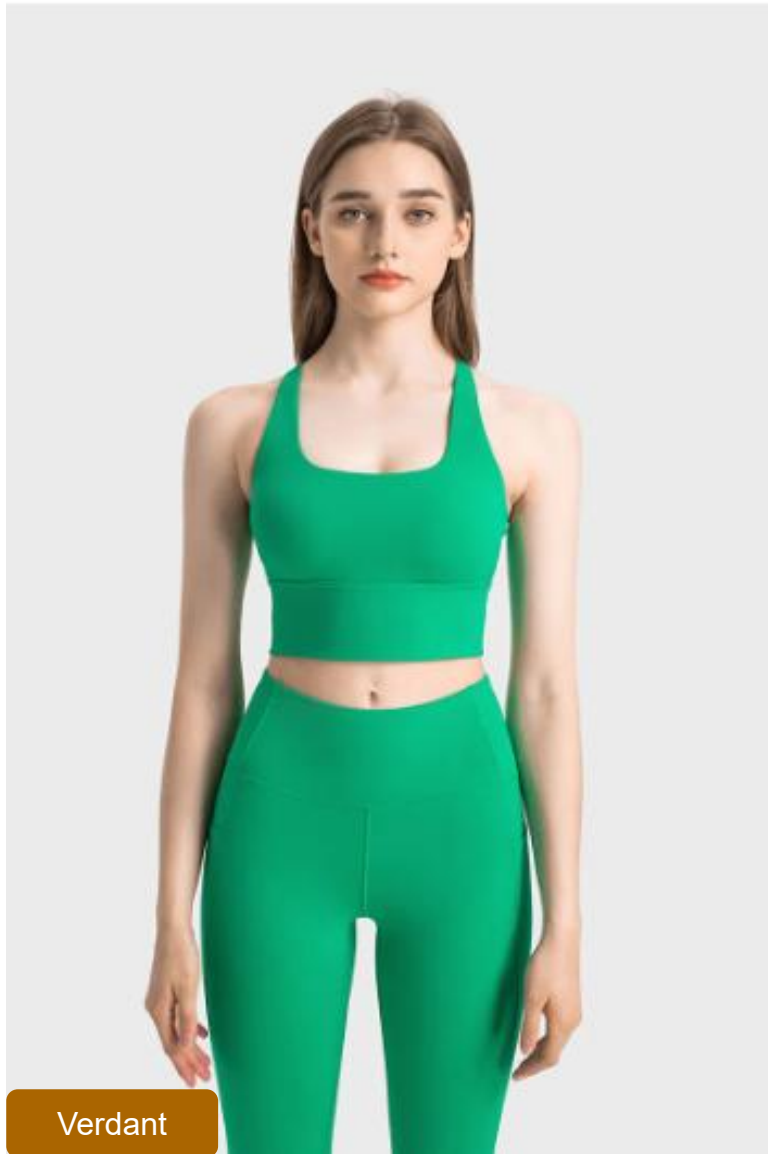

Square Neck Fitness Workout Yoga Bra

Style No MD394

[Click for details of this design](#)

$8.54

Black