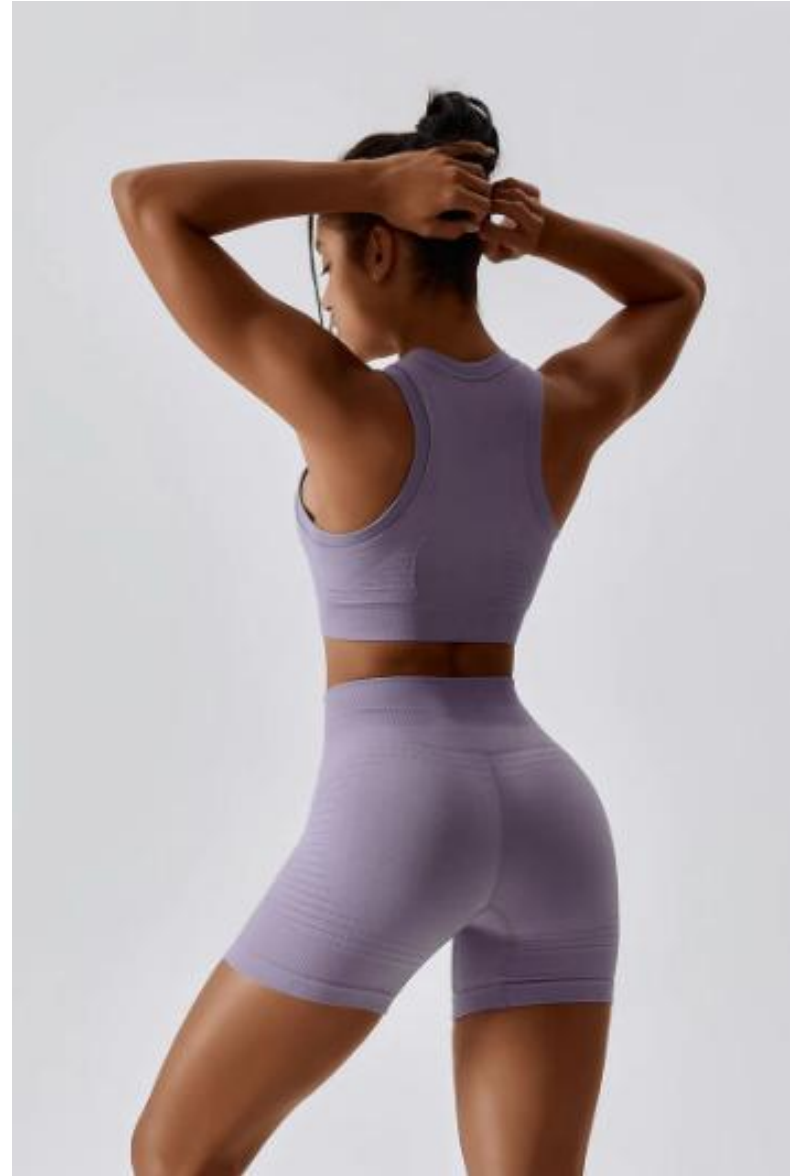

Elephant grey

Creamy white

2 Piece Seamless High Waist Workout Outfit
Style No MZ6555-4
[Click for details of this design](#)

\$16.68

Tanzanite

Black

Dark Grey

Navy