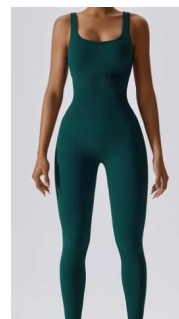

Atrovirens