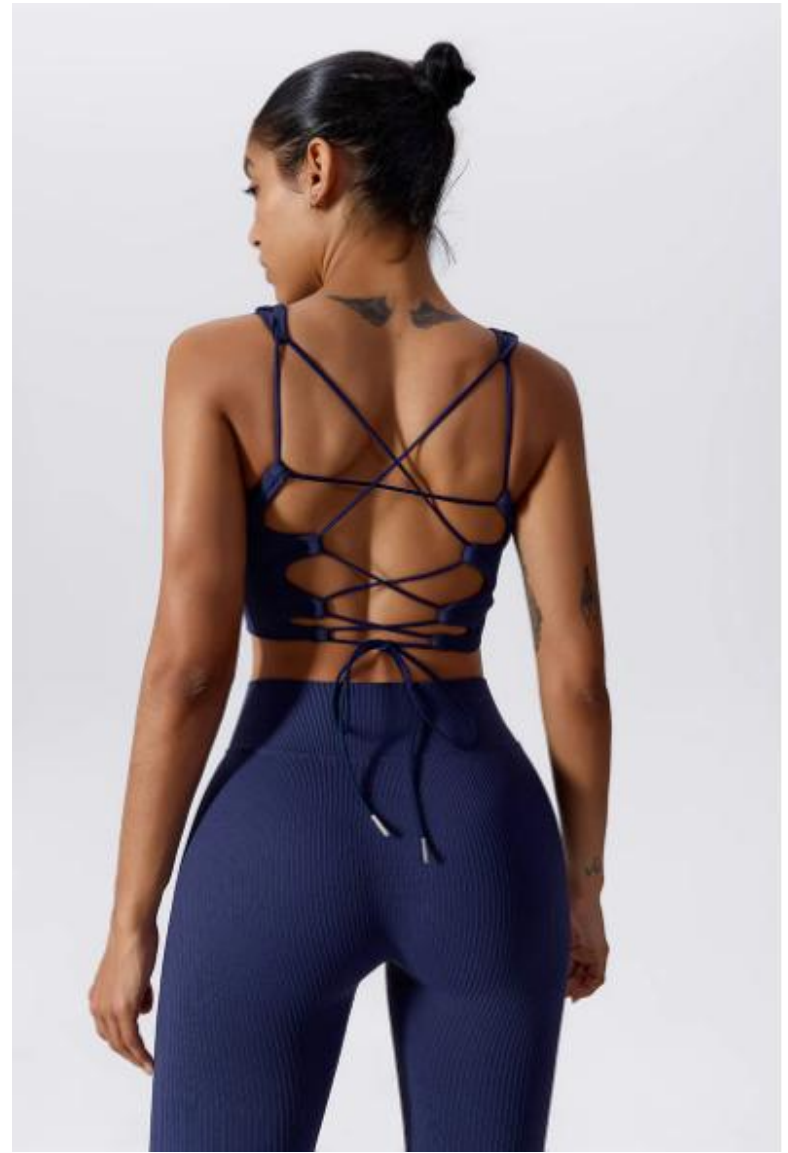

Padded Fitness Sports Bra

Style No MDW054

[Click for details of this design](#)

\$8.78

Kale Green

Black

Longline Strappy Exercise Training Bra
Style No MZ6921-1
[Click for details of this design](#)

\$8.72