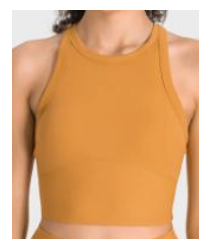

Capri Blue

Sonic
Powder

Bright
Green

Autumn
Oranges

Tarmac
Green

Graphite
Ash

Yoga Athletic Fitness Exercise Bra

Style No MD356