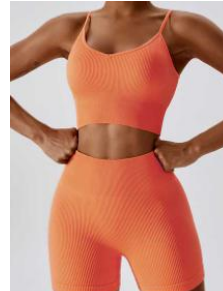

Hermes
Orange