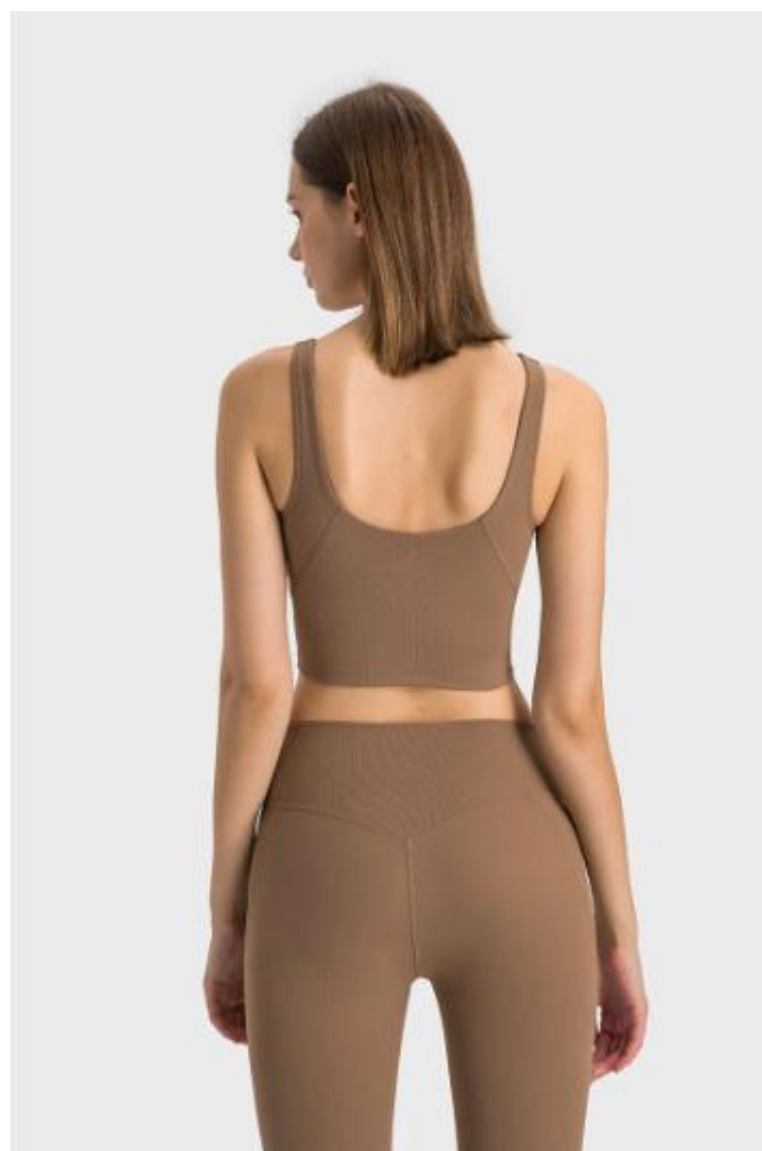

Boston
Orange

Sun Blue

Thin Pink

Verdant

Ribbed Yoga Fitness Tank Tops

Style No MD376

[Click for details of this design](#)

\$7.34