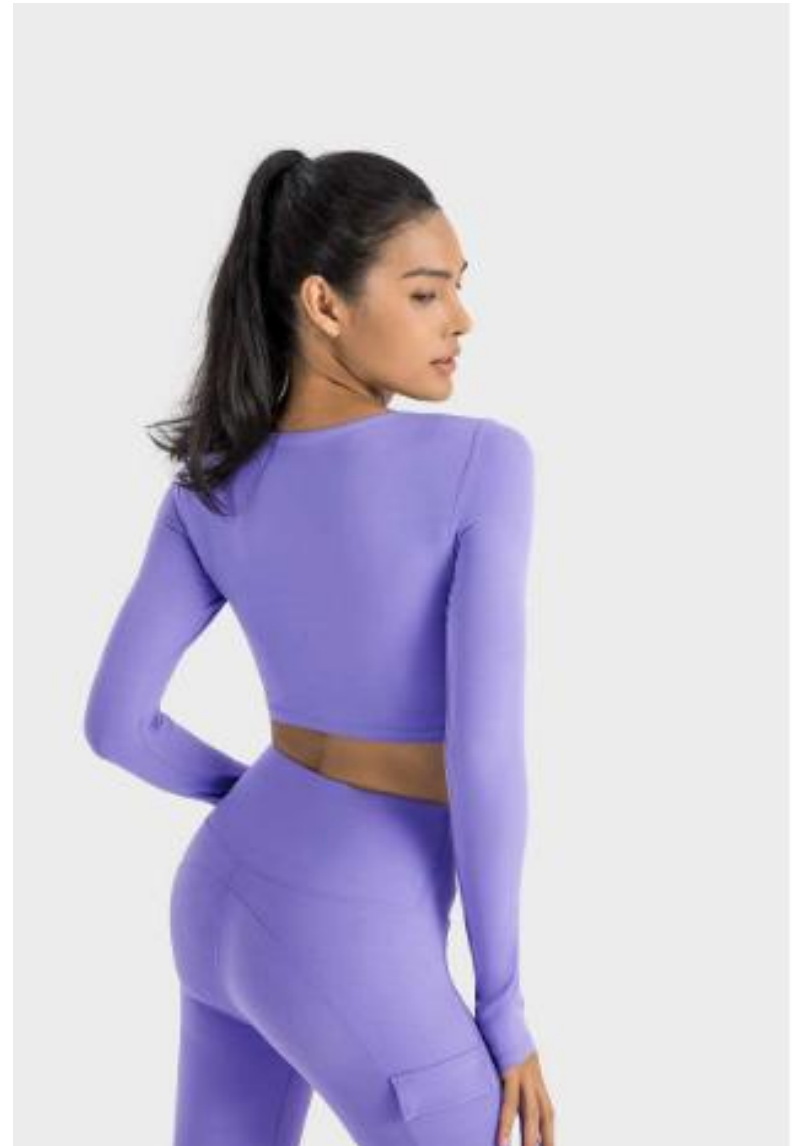

\$9.2

Pearly
White

Black

Long Sleeve High-Stretch Workout Tops

Style No MDW19083

[Click for details of this design](#)

\$8.17

Mauve