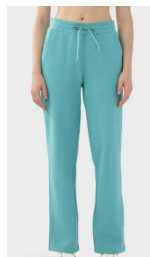

Style No MDW005

[Click for details of this design](#)

\$12.96

Black

Dewdrop Powder

Light Blue

Teal

Cool Gray