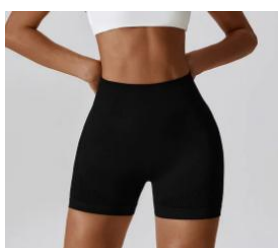

Solid color gym running sports shorts

Style No MZ6890-1

[Click for details of this design](#)

$6.36

Premium
Black