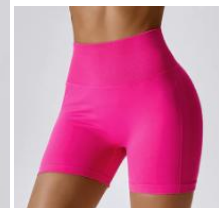

Klein Blue

Bright Blue

Viola

Cerise

Seamless high waist scrunch gym shorts

Style No MZ6415-1

[Click for details of this design](#)

\$6.95