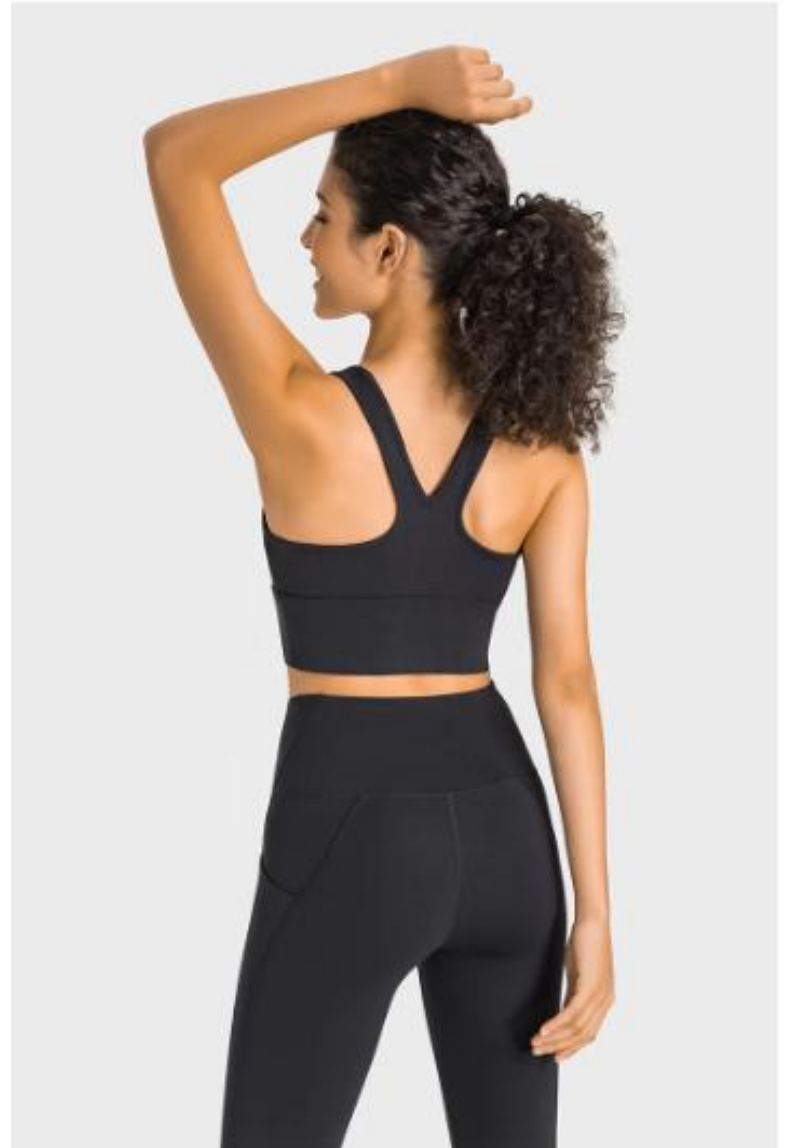

High Impact V Neck Gym Fitness Workout Bra
Style No MD003

[Click for details of this design](#)

$9.74

Capri Blue