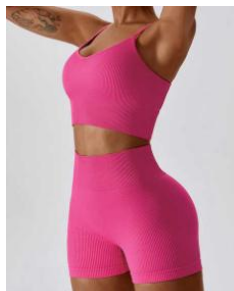

Aqua

Ribbed gym outfits yoga activewear set

Style No MZ6866-5

[Click for details of this design](#)

\$12.09

Black

Dark
Coffee

Peacock
Blue