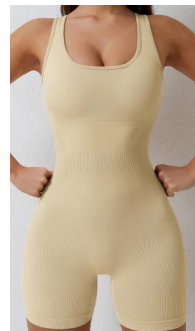

YOGA JUMPSUIT

Sleeveless yoga workout bodysuit

Style No MZ6871

[Click for details of this design](#)

\$11.12

Lime
Green

Black

Dark Coffee