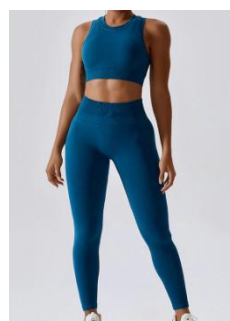

Workout Athletic Gym Sports Yoga Suit

Style No MZ6555-5

[Click for details of this design](#)

$16.68

Navy