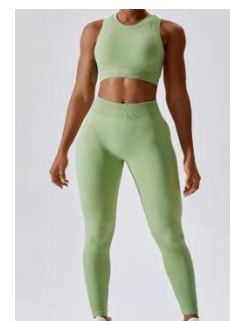

Workout Athletic Gym Sports Yoga Suit

Style No MZ6555-5

[Click for details of this design](#)

$16.68

Aqua