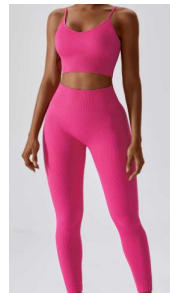

\$13.48

Black

Dark
Coffee

Peacock
Blue

Dragon Fruit

Hermes
Orange

Lime
Green

Workout Athletic Gym Sports Yoga Suit