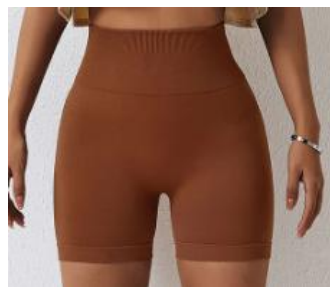

Scrunch butt lifting yoga shorts

Style No MZ6363-1

[Click for details of this design](#)

$5.96

Bronze