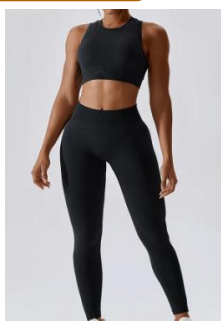

Tanzanite

Black