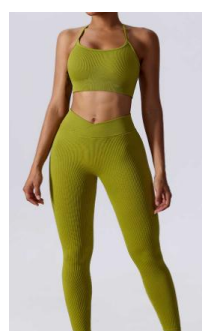

Apple green