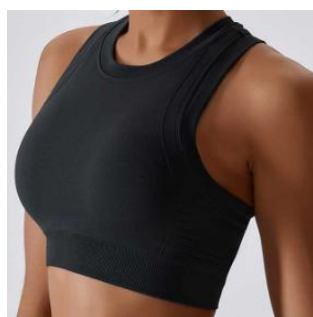

Coffee

Apple green

Elephant grey

Creamy white

Racer Back Sports Yoga Bra
Style No MZ6555-1
[Click for details of this design](#)

\$8.34

Black

Dark Grey