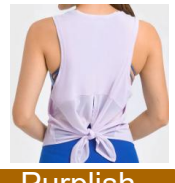

Pearly
Yellow