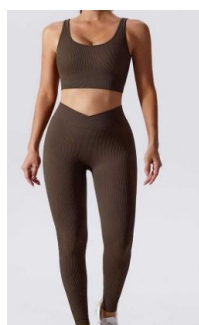

Cross back yoga gym sets

Style No MZ6921-11

[Click for details of this design](#)

$15.09

Coffee