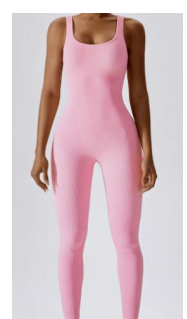

Seamless yoga one piece jumpsuit

Style No MZ6848

[Click for details of this design](#)

$11.12

Black

Olive green

Coffee

Atrovirens

Klein blue

Light Pink