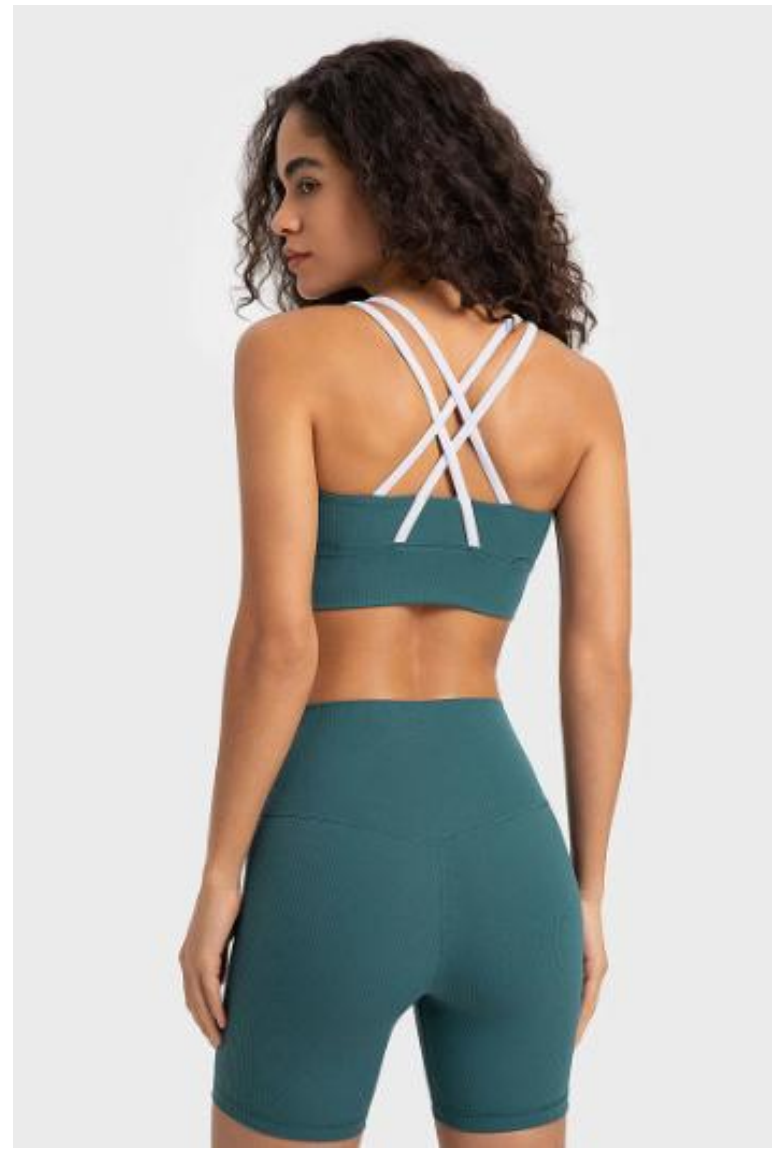

Medium Support Padded Strappy Yoga Bra

Style No MD367

[Click for details of this design](#)

$7.34

Black