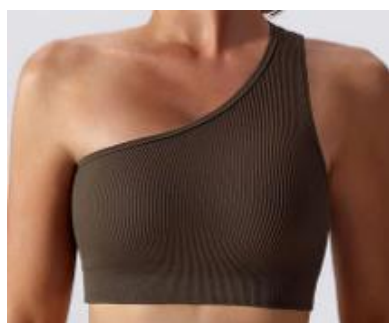

Coffee

Apple
green

Elephant
grey

Creamy
white

One shoulder shockproof sports bra

Style No MZ6921-2

[Click for details of this design](#)

\$7.92