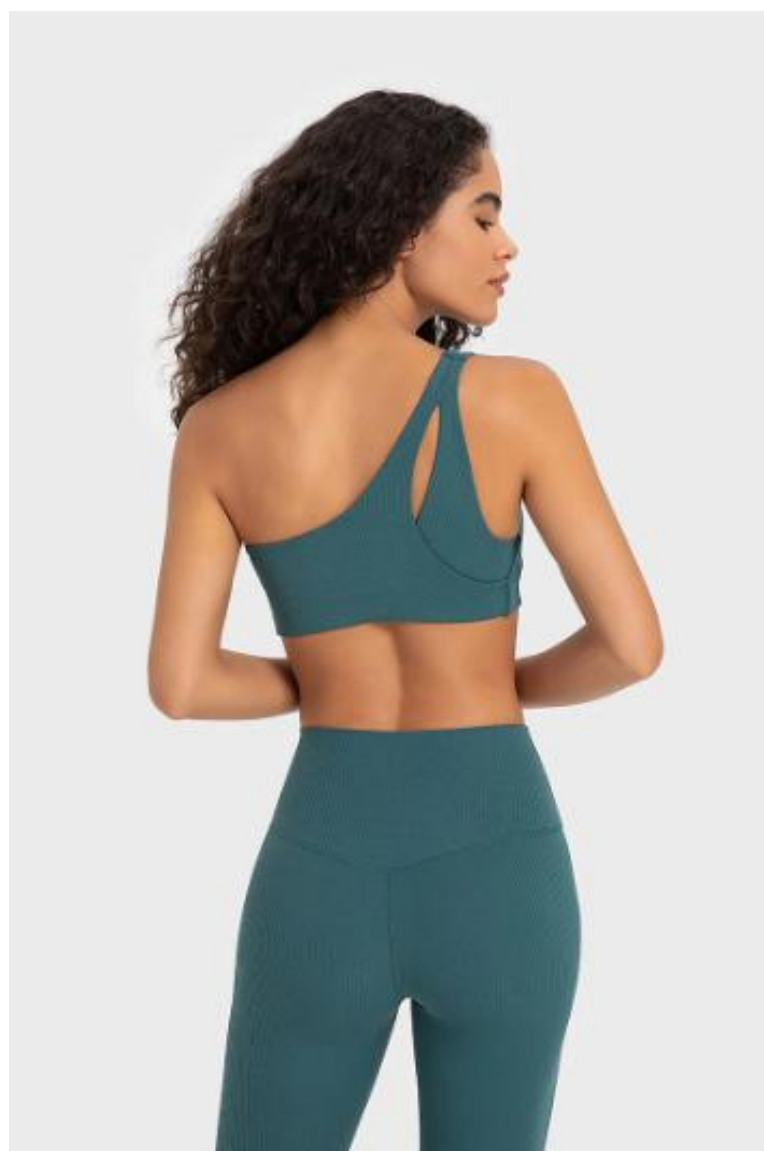

One Shoulder Athletic Yoga Bra
Style No MD369
[Click for details of this design](#)

$7.74

Black