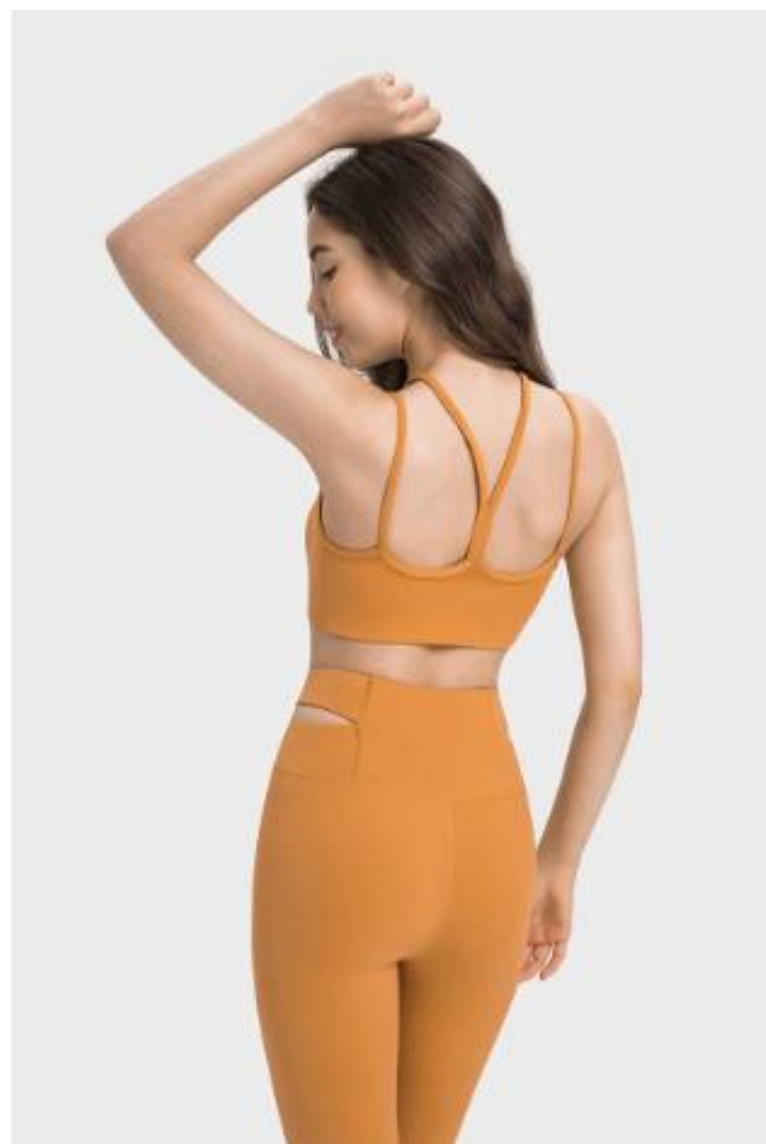

Black

Ivory

Chili Red

Wick Ash

Removable Padded Fitness Running Bra

Style No MDW023

[Click for details of this design](#)

\$6.69