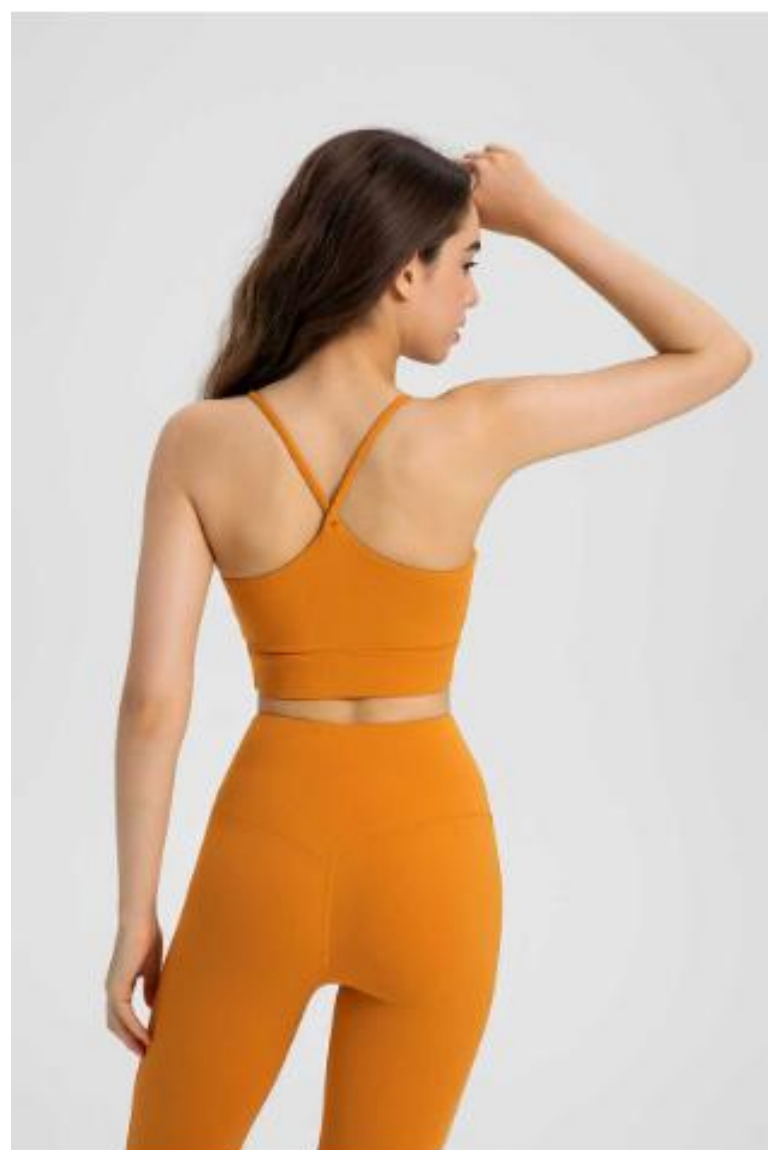

Low Impact Workout Fitness Bra
Style No MDW020
[Click for details of this design](#)

$8.14

Royal
Purple