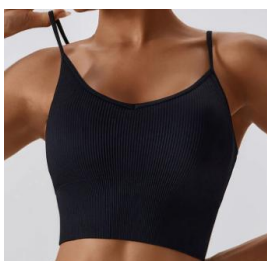

Navy

Aqua

Moisture Wicking Breathable Sports Bra

Style No MZ6866-1

[Click for details of this design](#)

\$7.93

Serenity
Black

Hermes
Orange