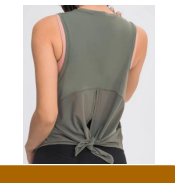

Purplish
Lotus