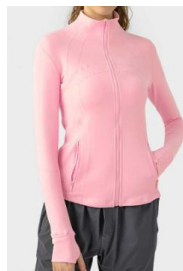

Dewdrop
Powder