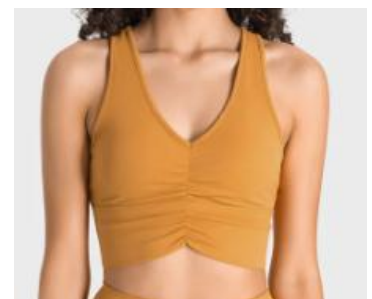

Autumn
Oranges