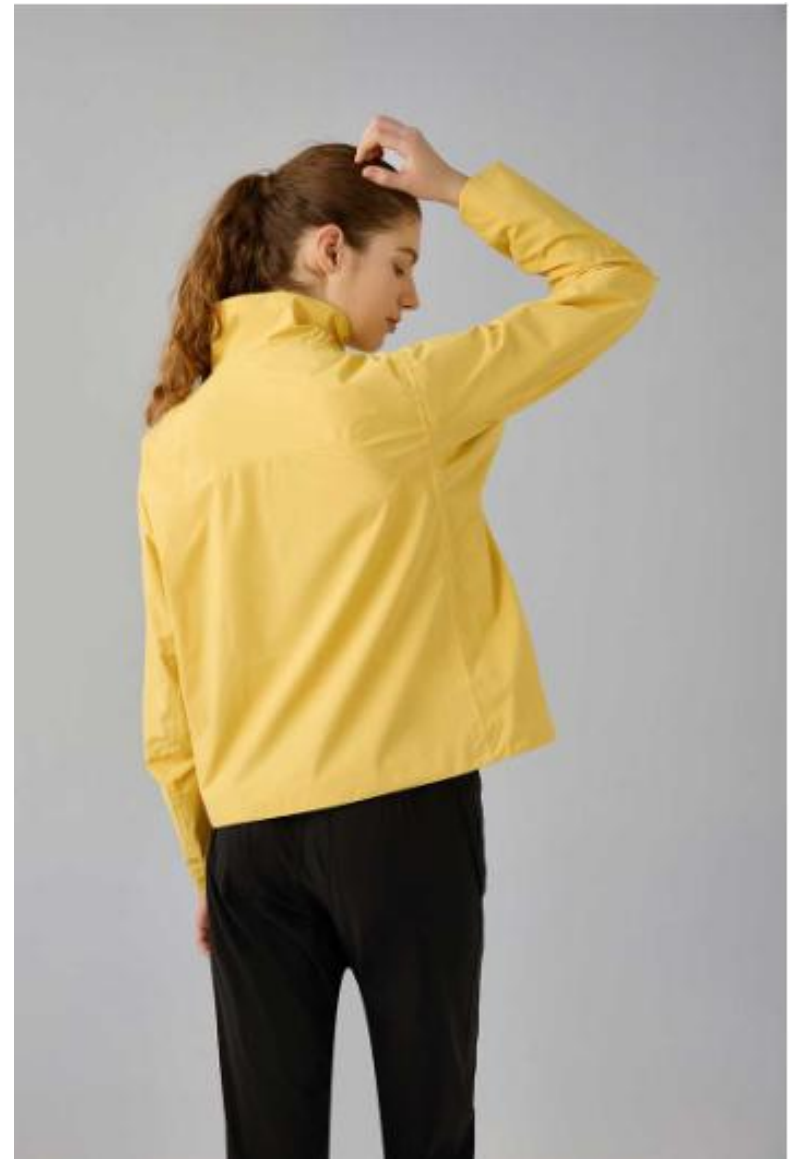

Dewdrop Powder

Black

Waterproof Zipped Outdoor Rain Jacket

Style No MDW010

[Click for details of this design](#)

\$31.14

Embellish
Yellow

Blue Clouds
and Water