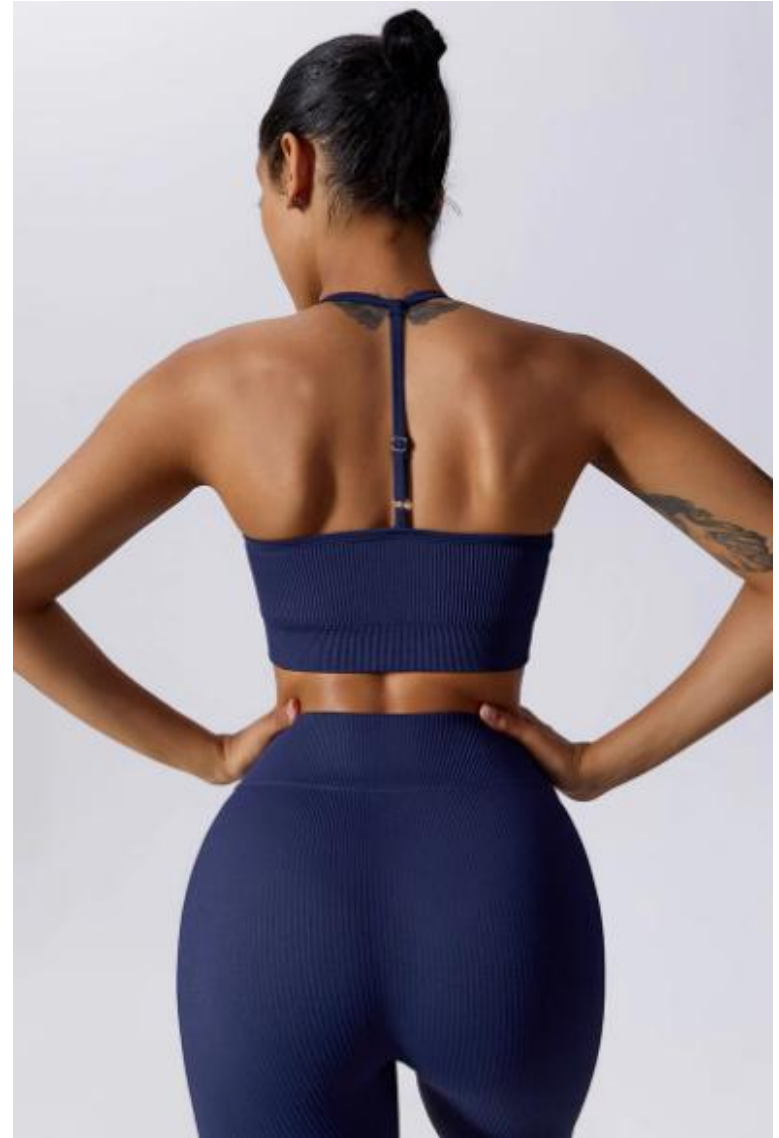

T-back yoga bra tank top

Style No MZ6921-3

[Click for details of this design](#)

$7.92

Coffee