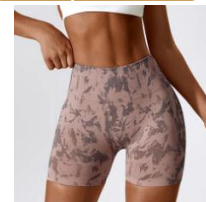

Render
Pink