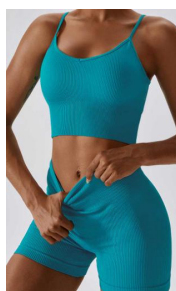

Aqua

Ribbed gym outfits yoga activewear set

Style No MZ6866-5

[Click for details of this design](#)

\$12.09

Black

Dark
Coffee

Peacock
Blue