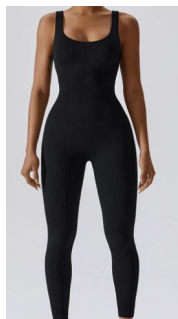

Seamless yoga one piece jumpsuit

Style No MZ6848

[Click for details of this design](#)

$11.12

Black