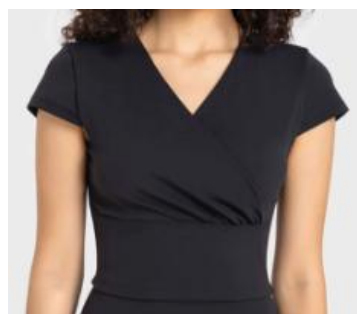

V Neck Short Sleeve Cross Wrap Shirts

Style No MD350

[Click for details of this design](#)

$8.74

Black