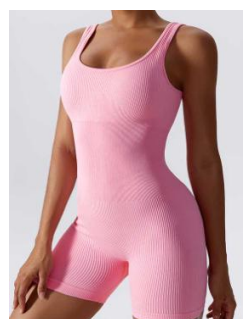

U back one piece jumpsuit

Style No MZ6982

[Click for details of this design](#)

$11.12

Baby Pink