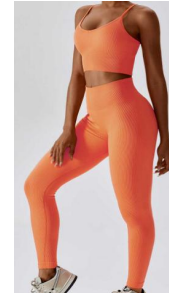

\$13.48

Black

Dark
Coffee

Peacock
Blue

Dragon Fruit

Hermes
Orange

Lime
Green

Workout Athletic Gym Sports Yoga Suit