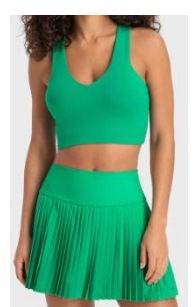

Longline Racerback Sports
Running Bra
Style No MD381

$7.74

High Waisted Pleated
Tennis Skirts With Pockets
Style No MD383

$8.74

[Click for details of this design](#)

Black

White

Thin Pink

Sun Blue

Boston
Orange

Cocoon
Brown

Verdant