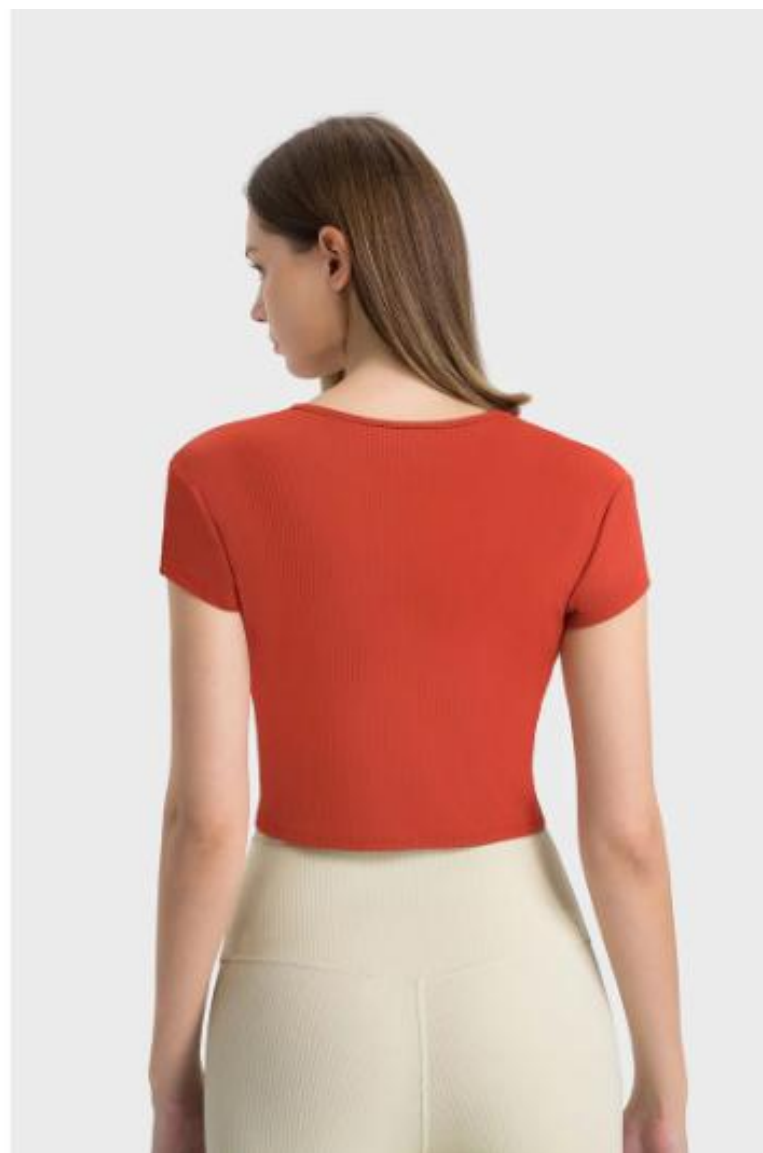

V Neck Ribbed Athletic Exercise T-Shirts

Style No MD372

[Click for details of this design](#)

$5.77

Black