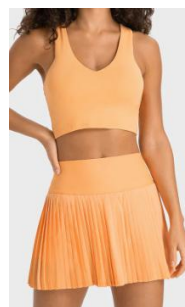

\$7.74

High Waisted Pleated
Tennis Skirts With Pockets
Style No MD383

\$8.74

[Click for details of this design](#)

Black

White

Thin Pink

Sun Blue