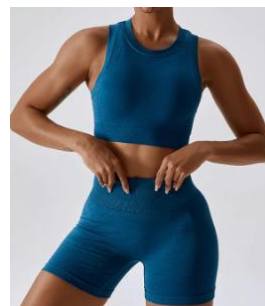

2 Piece Seamless High Waist Workout Outfit
Style No MZ6555-4
[Click for details of this design](#)

$16.68

Navy