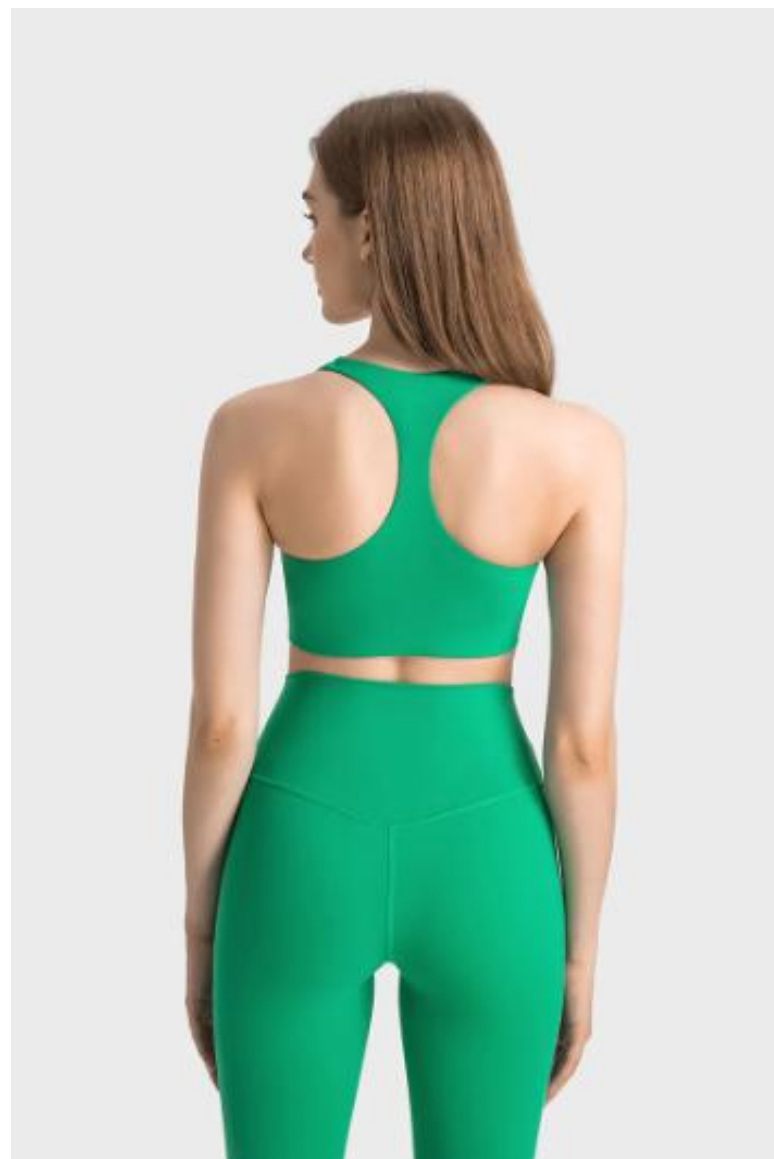

\$8.74

Black

Ivory

China Red

Loess Brown

Tight Gym Athletic Yoga Bra

Style No MD393

[Click for details of this design](#)

\$8.34

Black

Cold Blue

Extraordinar
y Magenta

Barley Color

Square Neck Fitness Workout Yoga Bra

Style No MD394

[Click for details of this design](#)