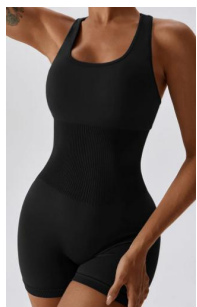

\$9.91

Premium black

Herb green

Coffee

Light Blue hydrangeas

Seamless yoga one piece jumpsuit

Style No MZ6848

[Click for details of this design](#)