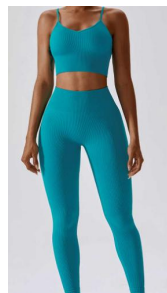

Peacock
Blue