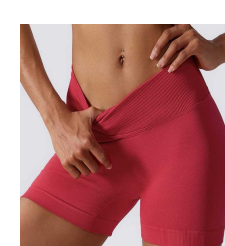

Seamless gym yoga booty shorts
Style No MZ4596-1
[Click for details of this design](#)

$6.36

Red