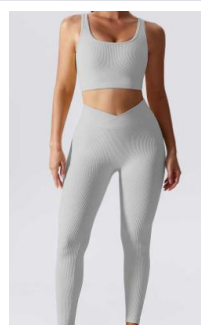

Elephant grey