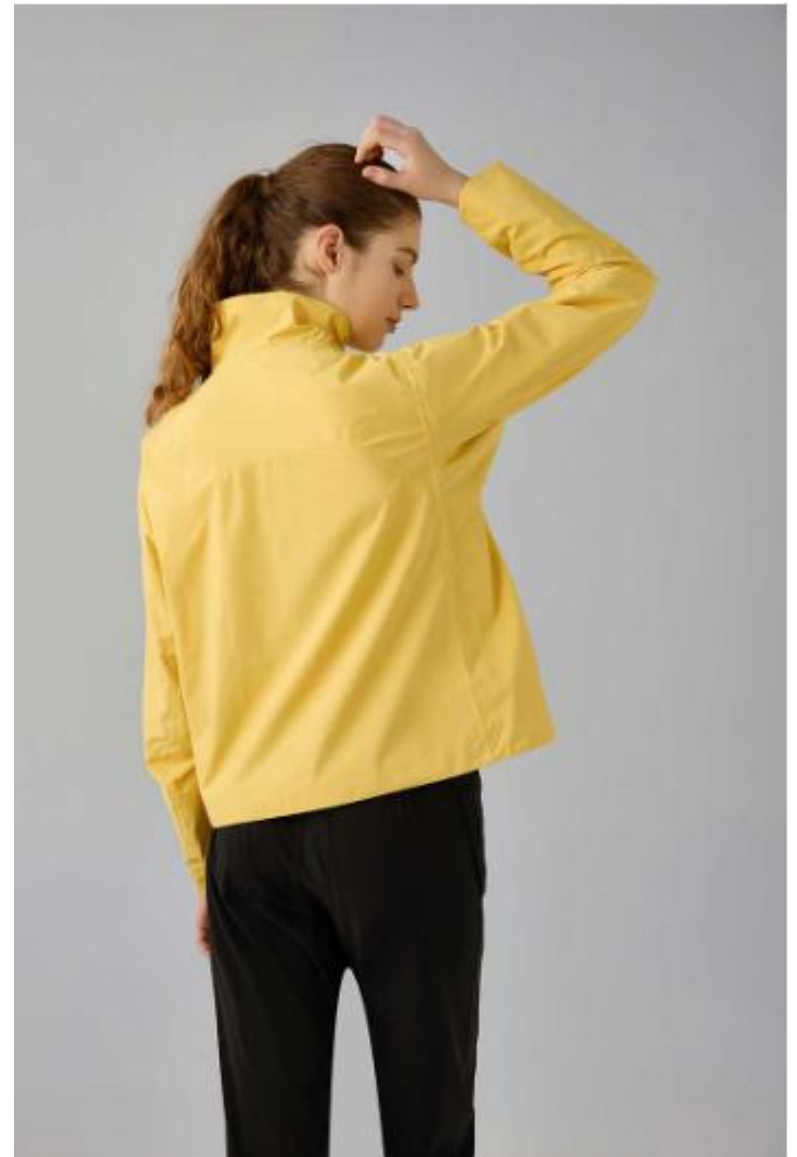

Waterproof Zipped Outdoor Rain Jacket

Style No MDW010

[Click for details of this design](#)

\$31.14

Embellish
Yellow

Blue Clouds
and Water

Misty Green

Sakura
Powder