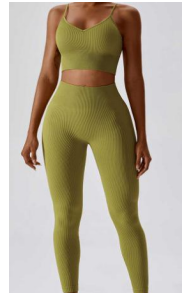

\$13.48

Black

Dark
Coffee

Peacock
Blue

Dragon Fruit

Hermes
Orange

Lime
Green

Workout Athletic Gym Sports Yoga Suit