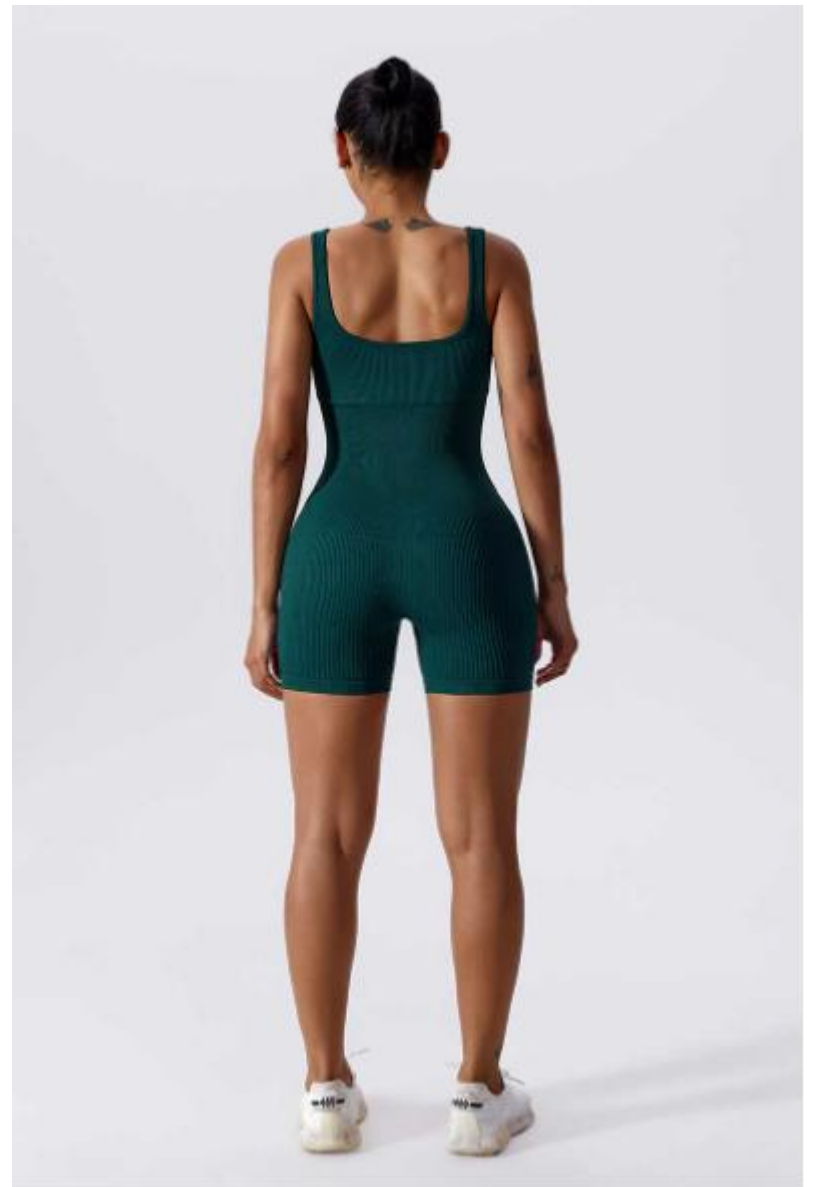

Beige

Klein blue

U back one piece jumpsuit

Style No MZ6982

[Click for details of this design](#)

\$11.12

Atrovirens

Black