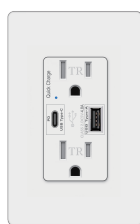

Wall Plates

Standard Receptacles

USB Receptacles

Model: USO-0U6A-9

Made in China

Version 1.2

Page 4

BESTTEN®