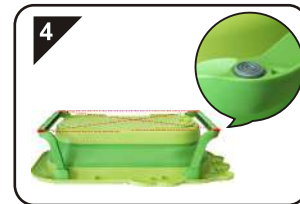

Name: Cayman foldable bathtub

Item no.: BH327

Suitable: 0-36 Months

Maximum weight : 20kg (44lbs)

INSTRUCTION

Turn the bathtub upside down on a level surface.

Unfold the legs of bathtub.

Unfold the support legs firstly, then press the bathtub to expand the foldable part.