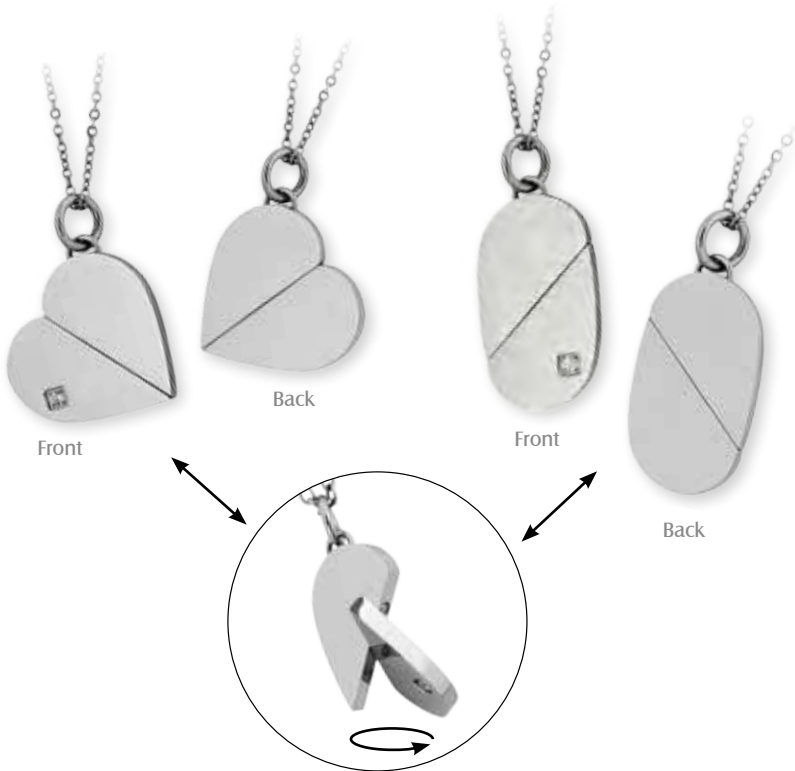

9-15#
RSS 917
Ring
Steel

BSS 507
Bracelet
Approx. 230mm
Steel

Reversible Pendant

BSS 508
Bracelet
Approx. 230mm
Steel

PSS 945 cz
Pendant

- A - Steel & Crystal
- B - Gold Plating & Crystal
- C - Rose Gold Plating & Crystal