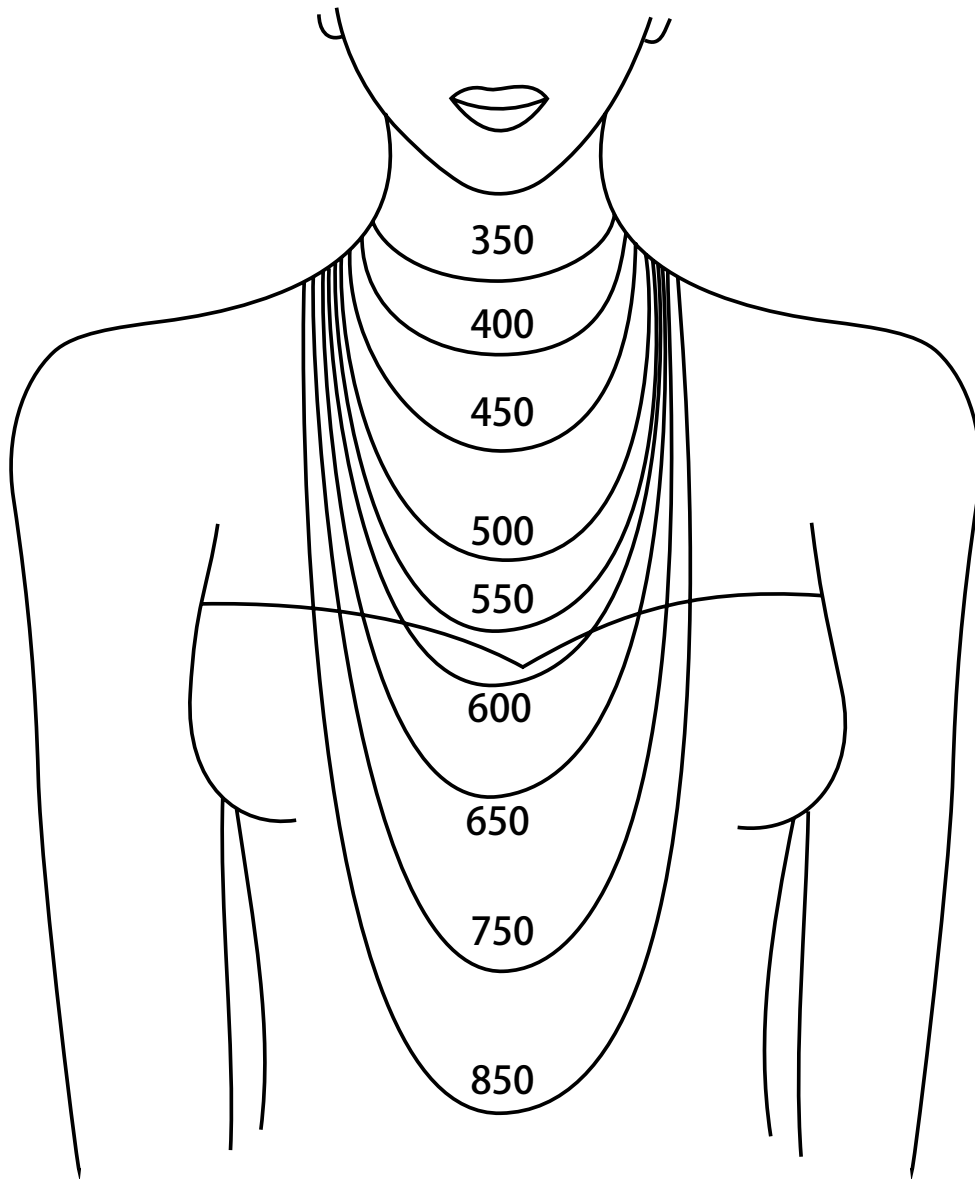

A: INDPS02

- Acrylic poster style display: 25.5 x 33 cm
- Acrylic advertising tent card INDP01 (2 pcs)
- V-Shaped acrylic display INDPV01
- Acrylic cube INDP05
- Acrylic board display INDP08 (6 pcs)

B: INDPS03

- Acrylic poster style display: 25.5 x 33 cm
- V-Shaped acrylic display INDPV01 (2 pcs)
- Acrylic cube INDP05
- Acrylic board display INDP08 pcs), INDP10

Chains Length
(cm/inch)

Men

Women

NECKLACE SIZE CHART