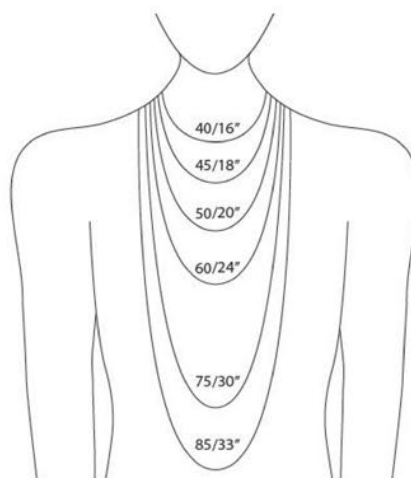

A: INDPS02

- Acrylic poster style display: 25.5 x 33 cm
- Acrylic advertising tent card INDP01 (2 pcs)
- V-Shaped acrylic display INDPV01
- Acrylic cube INDP05
- Acrylic board display INDP08 (6 pcs)

B: INDPS03

- Acrylic poster style display: 25.5 x 33 cm
- V-Shaped acrylic display INDPV01 (2 pcs)
- Acrylic cube INDP05
- Acrylic board display INDP08 pcs), INDP10

Chains Length
(cm/inch)

Men

Women

NECKLACE SIZE CHART