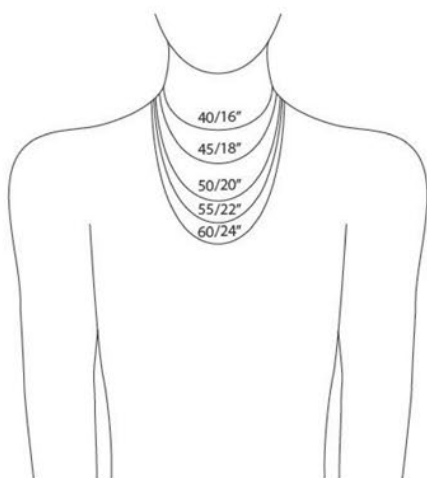

Chains Length
(cm/inch)

Men