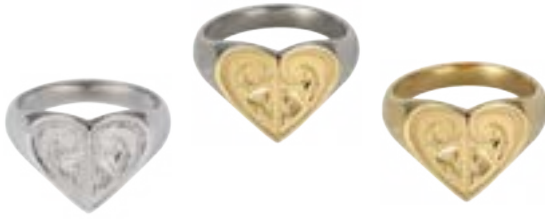

New

GRSS 902
Steel * 7-15# * 17-21# *(Special)*
Steel/14K Gold(Hawaiian) * 7-21# *(Special)*
14K Gold * 7-15# * 17-21# *(Special)*
Size: 15 x 12.6 x 1.6mm

New

GRSS 938
Steel/CZ * 7-19# *(Special)*
Rose Gold/CZ * 7-19# *(Special)*
Size: 10.4 x 8 x 3.2mm

New

GRSS 903
Steel * 7-13# *(Special)*
14K Gold * 7-13#
Size: 5 x 1.6mm

New

GRSS 939
Steel * 9-17# * 7, 19-21# * *(Special)*
14K Gold * 7-17# * 19-21# * *(Special)*
Size: 4.5 x 1.5mm

New

GRSS 940
Steel * 7-21#
Rose Gold * 7-17#
Size: 12 x 2.8mm

New

GRSS 922
Steel * 9-13# * *(Special)*
14K Gold * 9-13# * *(Special)*
Size: 12 x 6.8 x 2mm