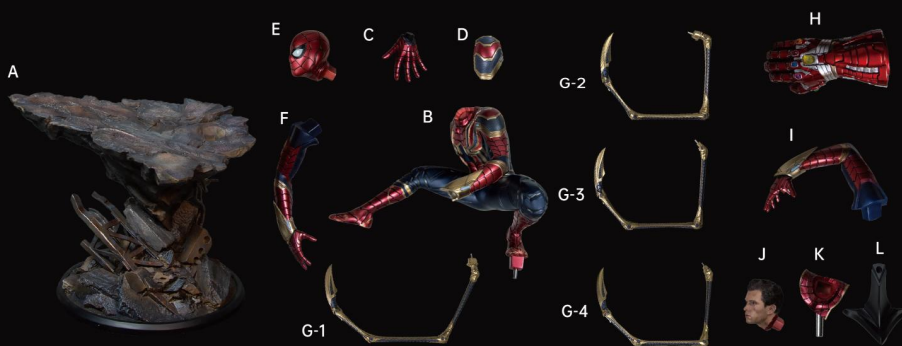

# 钢铁蜘蛛侠 1/4全身像组装说明书

IRON SPIDER-MAN 1/4 SCALE STATUE ASSEMBLY GUIDE

**全方位展示:**  
360 Degrees Display:

**配件一览**  
List of Parts

Queen Studios (English)

Queen Studios (Chinese)

Queen Studios (WeChat)

WWW.QUEENSTUDIOS.SHOP