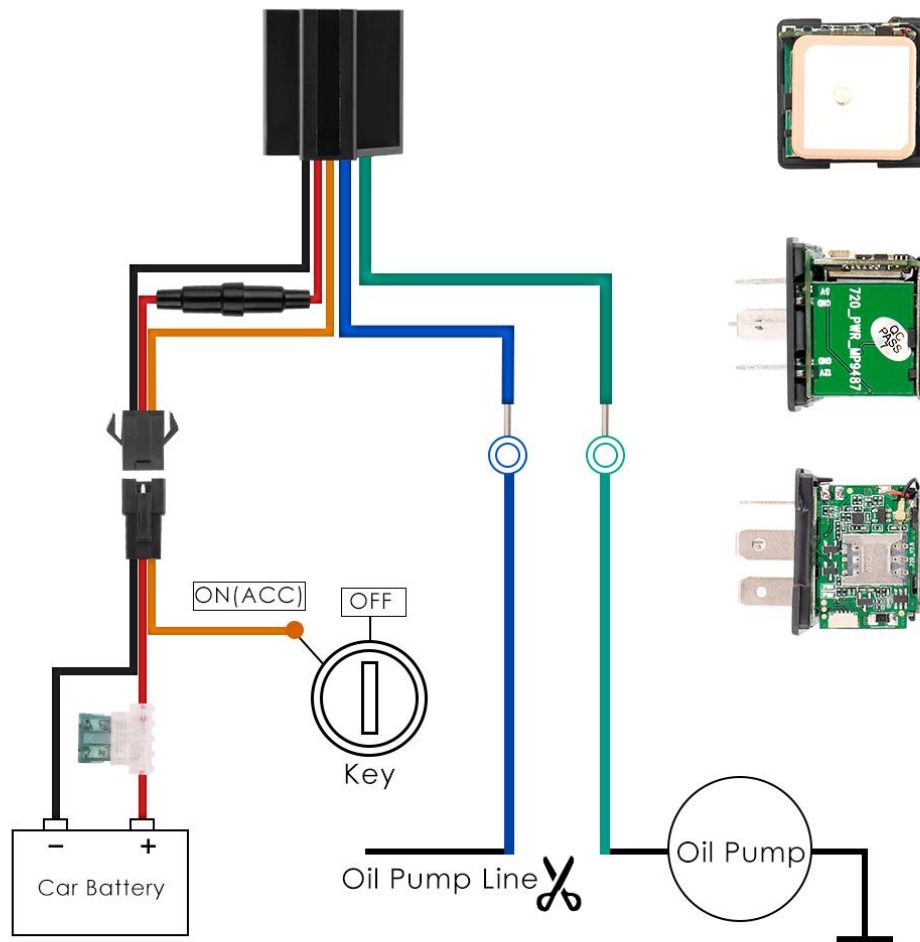

1. Overview

IK720 is a Vehicle GPS tracker looks like a Relay.

2. Features

- Real-timing tracking
- GPS+WiFi Positioning
- History record check
- Geo-Fence alarm
- Low battery alarm
- Power saving mode
- PC & Mobile App tracking
- Mini Hidden
- IP65 Water resistant
- ACC Detection

3. Applications

- Vehicle tracking
- Motorcycle tracking
- E-bike tracking

4. Specifications

Item	Specifications
Dimension	31*31*57 mm
Weight	29.3g
Voltage Value	10-40V
Backup battery	3.7 V 80mAh
Power consumption	40mA standby current
Working temperature	-20°C to 65°C
Item	Specifications
Cellular Bands	GSM: 850/900/1800/1900Mhz
Positioning	GPS, AGPS, LBS
Tracking Sensitivity	-162 dBm
Sensor	Accelerometer

LED	RED/GREEN/BLUE
SIM Card interface	Nano SIM
Waterproof	IP65

5. IK720 interface

NOTE: Working voltage: 10-40V DC , please find professional repair man or 4S store to install the device!

6. In the box

- 1* IK720 GPS Tracker
- 1* Quick Start Guide

7. Installation

7.1 SIM Card installation

- Get ready a **Nano Sim Card** that support **GSM&GPRS** with 30MB data per month
- Open the top housing
- Insert **Sim card** to sim card slot correctly
- Devices would turn on autoly (green led will blinking).
- After that the device will be ready.