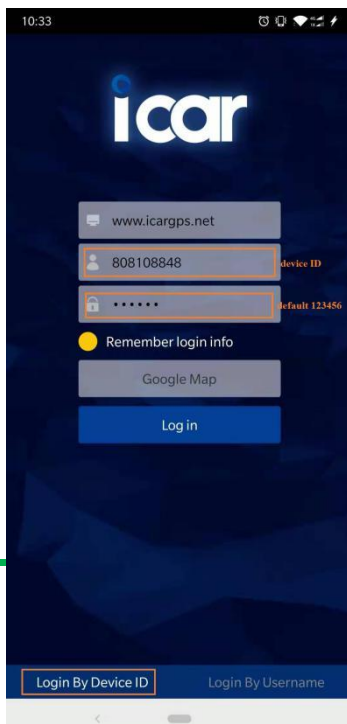

9. App & PC Tracking platform

9.1 App install & Login

- Search “**ICAR GPS**” in Google Play or iOS store(or scan the following QR code) to download the Mobile APP;

- Choose the” **Login by Device No.**,
- Input **your device’s ID number** and password(default is 123456) to login.