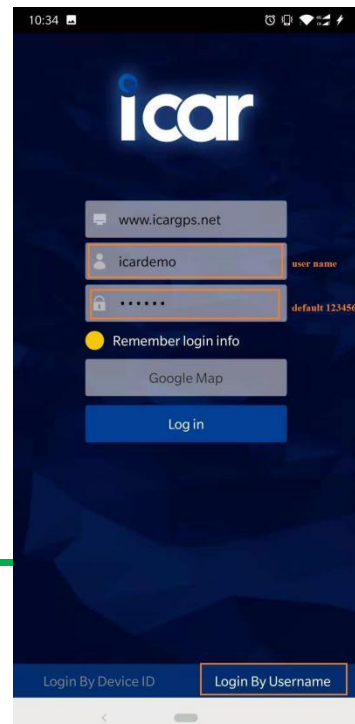

Cut oil	555	Cut oil ok	555
Resume oil	666	Resume oil ok	666
Restart Device	RST	Device would restart immediately	RST
Check	Param1	details of device	Param1
Status	Status	Status of device	Status
Back to factory	Format	OK	Format

9. App & PC Tracking platform

9.1 App install & Login

- Search “**ICAR GPS**” in Google Play or iOS store(or scan the following QR code) to download the Mobile APP;

- Choose the” **Login by Device No.**,
- Input **your device’s ID number** and password(default is 123456) to login.