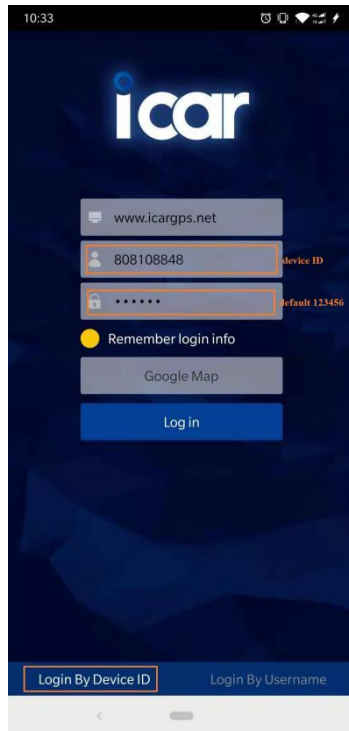

## 9. App & PC Tracking platform

### 9.1 App install & Login

- Search “**ICAR GPS**” in Google Play or iOS store(or scan the following QR code) to download the Mobile APP;

ICAR GPS APP

ICAR GPS APP

- Choose the "Login by Device No.,"
- Input **your device's ID number** and password(default is 123456) to login.

- Choose the "Login by User name.,"
- Input **your user name** and password(default is 123456) to login.