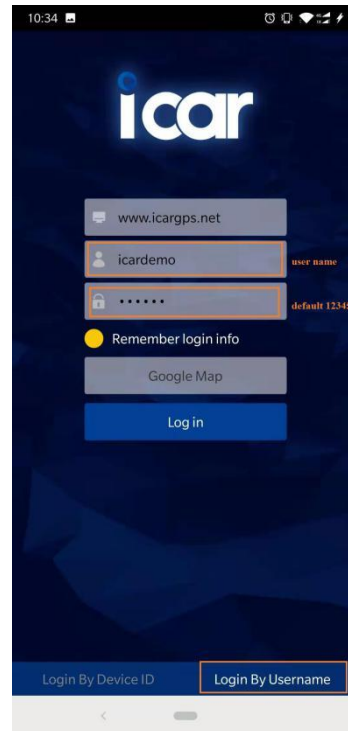

## 9. App & PC Tracking platform

### 9.1 App install & Login

- Search “**ICAR GPS**” in Google Play or iOS store(or scan the following QR code) to download the Mobile APP;

ICAR GPS APP

ICAR GPS APP

- Choose the "Login by Device No.,"
- Input **your device's ID number** and password(default is 123456) to login.

- Choose the "Login by User name.,"
- Input **your user name** and password(default is 123456) to login.