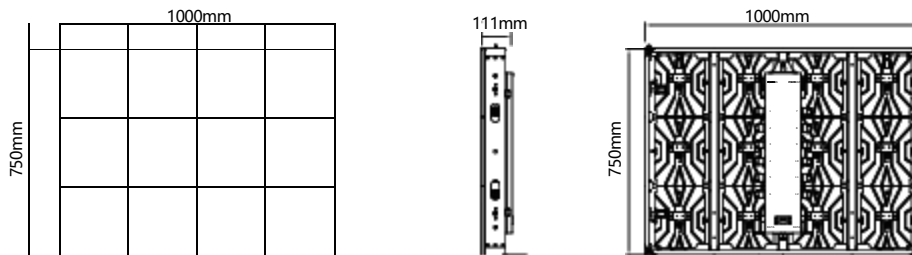

### FS Series Sport Perimeter Specification

Pixel Pitch	6.67 mm	8 mm	10 mm
Pixel Configuration	SMD 3 IN 1	SMD 3 IN 1	SMD 3 IN 1
Module Size ( WxH)	320 x 320 mm	320 x 320 mm	320 x 320 mm
Module Resolution	48 x 48 pixels	40 x 40 pixels	32 x 32 pixels
Panel Resolution (H x V)	144 x 144	120 x 120	96 x 96
Pixel Density(dots/m)	22500 pixels	15625 pixels	10000 pixels
Drive Mode	1/6	1/4	1/2
Brightness (cd/m <sup>2</sup> )	Up to 10000nits		
Panel Dimension	960 x 960 x 135 mm		
Panel Dimension (Inch)	37.79" x 37.79" x 5.31"		
Refresh Rate	≤3840Hz		
ViewingAngle (H/V)	HighMask 140/65 or Normal Mask140/140		
Operation Power Source	AC 110V-240V, 50 -60Hz		
PowerConsumption W/m <sup>2</sup>	274W Avg / ≤830 Max		
Panel Weight (Kg)	34 Kg/panel		
Operational Temp / Humidity	-20° -60°C, 10 -90% RH ( -4° - 122°F, 10 -90% RH)		
IP Rating	Outdoor IP65 Front / IP54 Rear		