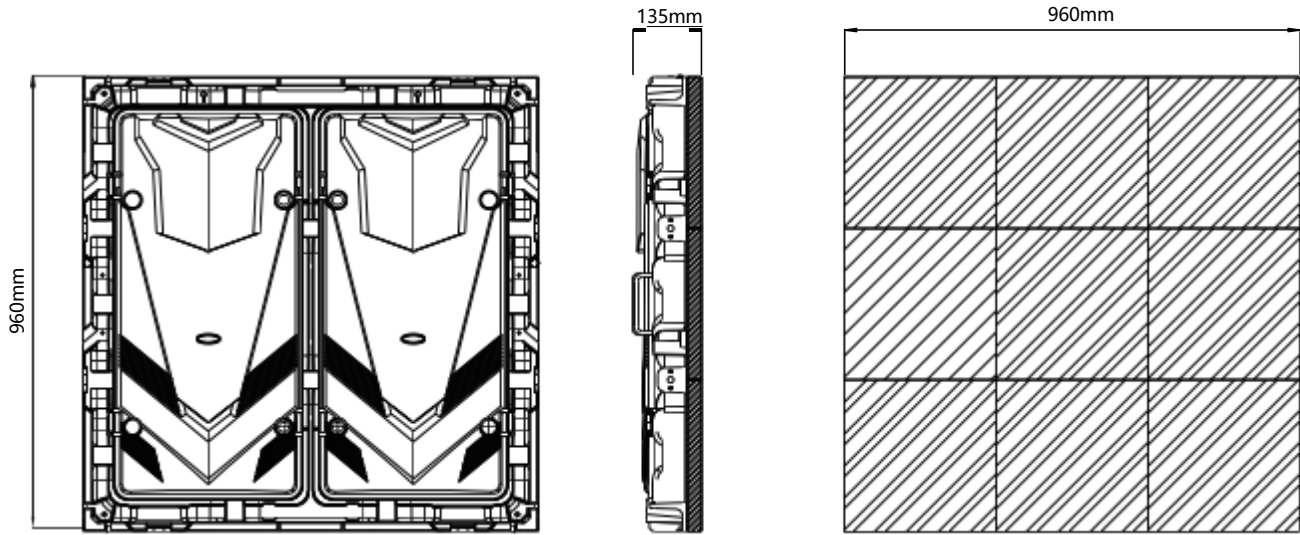

PRODUCT SPECIFICATIONS

FC Series Specification								
Pixel Pitch	4 mm	5 mm	6.67 mm	8 mm	10 mm	DIP 10 mm	DIP 10.66 mm	DIP 16 mm
Pixel Configuration	SMD1921	SMD1921	SMD2727	SMD2727	SMD2727	DIP346	DIP346	DIP346
Module Size (W x H)	320 x 320 mm	320 x 320 mm	320 x 320 mm	320 x 320 mm	320 x 320 mm	320 x 320 mm	320 x 320 mm	320 x 320 mm
Module Resolution	80 x 80 pixels	64 x 64 pixels	48 x 48 pixels	40 x 40 pixels	32 x 32 pixels	32 x 32 pixels	30 x 30 pixels	20 x 20 pixels
Panel Dimension	960 x 960 x 135 mm					960 x 960 x 135 mm		
Panel Dimension (Inch)	37.79" x 37.79" x 5.31"					37.79" x 37.79" x 5.31"		
Panel Resolution (H x V)	240x 240	192 x 192	144 x 144	120 x 120	96 x 96	96 x 96	90 x 90	60 x 60
Drive Mode	1/10	1/8	1/6	1/4	1/2	1/4	1/3	Static
Brightness (cd/m²)	5500 ~ 8000nits	5500 ~ 8000nits	5500 ~ 9500 nits	6000 ~ 9500 nits	6500 ~ 10000 nits	7500nits	10000nits	10000nits
Color processing (Bit)	15 bit	15 bit	15 bit	15 bit	16 bit	16 bit	16 bit	16 bit
Grey Level	65536	65536	65536	65536	65536	65536	65536	65536
Refresh Rate	≤3840Hz	≤3840Hz	≤3840Hz	≤3840Hz	≤3840Hz	≤1920Hz	≤1920Hz	≤1920Hz
Pixel Density(pixels/m²)	62500 pixels	40000 pixels	22500 pixels	15625 pixels	10000 pixels	10000 pixels	8800 pixels	3906 pixels
Viewing Angle (H/V) For High Mask	140/65					140/100		
Viewing Angle (H/V) For Normal Mask	140/140					110/45		
Operation Power Source	AC 110V -240V, 50 -60Hz					AC110V -240V		
Power Consumption (Avg)(W/m²)	274					180		
Power Consumption (Max)(W/m²)	≤830					≤540		
Frame Material	Die Cast Aluminum					Die Cast Aluminum		
Weight Per Panel	31 kg					34 kg		
Operational Temp / Humidity	-20° -60°C, 10 -90% RH -20° -60°C, 10 -90% RH (-4° - 122°F, 10 -90% RH)					-20° -60°C, 10 -90% RH -4° - 122°F, 10 -90% RH		
IP Rating	Outdoor IP65 Front / IP54 Rear					Outdoor IP65 Front / IP54 Rear		
Maintenance Method	Front & Rear					Front & Rear		

*Newstar's outdoor fixed series specifications can be customized.