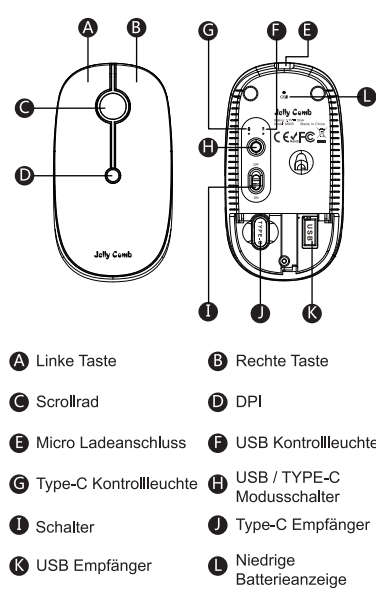

Tastenanweisung