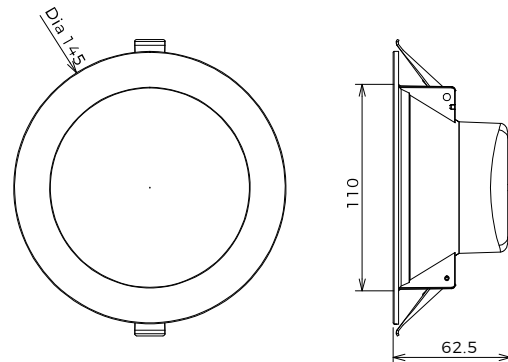

Daintree LED Dimmable Downlight with Tri-color selection

A medium size downlight that produces almost 50% more light output than a standard 90mm downlight. Being tricolour and dimmable it is suitable for use in all residential and commercial spaces.

Specifications

Wattage:	13W
Beam Angle:	90°
Dimensions:	D145xH62.5mm cutout 120-130mm
Driver:	Internal Triac dimming driver
Power Factor:	>0.9
Input Voltage:	240V 50/60Hz
Electrical Classification:	Class II
IP Rating:	IP54 for cover
IC Rating:	IC-4
Mounting:	Recessed
Material:	Plastic coated aluminum heat sink, PC opal diffuser
Lead Type:	1m cable with flex & plug
Colour:	Powder coated white finish
Warranty:	5 years residential 3 years commercial

Dimensions

LED Information

LED Chip Type:	SMD LED chips
CCT:	3000K/4000K/5700K
Lumen 10W:	1025/1235/1050 lm
Efficiency	>95 lm/W
CRI Rating:	>80
Life Span:	50,000Hrs

Model Comparison

Model No.	Power (W)	CCT (K)	Lumen (lm)	Fitting Colour
DT-145 -13W-TC-DIM-WH	13	3000	1025	White
		4000	1235	
		5700	1050	