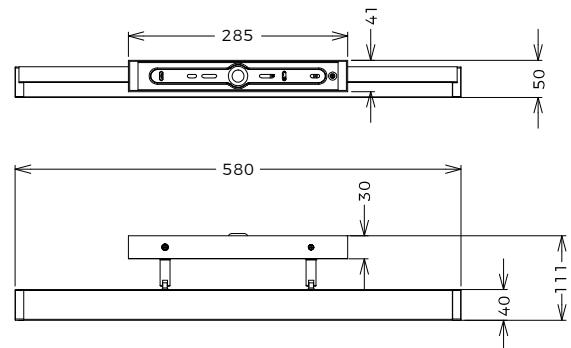

Chelsea LED Mirror Light

The Chelsea is an architecturally designed 580mm mirror light, ideal for use with a single 600 - 1000mm vanity or if you have a double vanity you can use two to give better illumination. Perfect for detailed makeup application or shaving.

Specifications

Wattage:	10W
Beam Angle:	120°
Dimensions:	L580xW111xH50mm
Driver:	Constant current LED driver, non-dimmable
Power Factor:	>0.9
Input Voltage:	240V 50/60Hz
Electrical Classification:	Class II
IP Rating:	IP40 for cover
Mounting:	Wall mounted
Material:	AL6063 aluminum body PC opal diffuser
Colour:	White/Black
Warranty:	5 years residential 3 years commercial

Dimensions

LED Information

LED Chip Type:	SMD LED chips
CCT:	3000K/4000K/5700K
Lumen:	1100/1200/1110 lm
Efficiency:	>120 lm/W
CRI Rating:	>80
Life Span:	50,000Hrs

Model Comparison

Model No.	Power (W)	CCT (K)	Lumen (lm)	Fitting Colour
CS-580-10W-TC-WH	10	3000	1100	White
		4000	1200	
		5700	1110	
CS-580-10W-TC-BK	10	3000	1100	Black
		4000	1200	
		5700	1110	