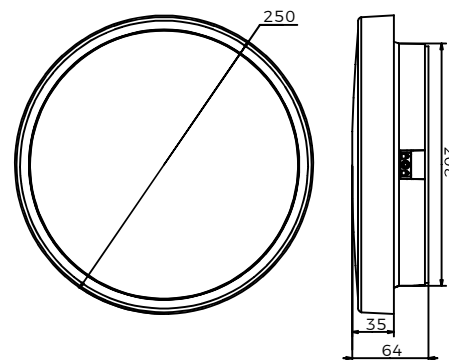

Brighton IP54 LED Ceiling Light

A compact dimmable tricolour oyster, install it on the ceiling or wall in small rooms, stairwells and hallways. With an IP54 rating, it is also suited for bathrooms and outdoor lighting. Installation is quick and easy with its unique side release button.

Specifications

Wattage:	10W
Beam Angle:	120°
Dimensions:	D250xH64mm
Driver:	Internal Triac Dimming driver
Power Factor:	>0.9
Input Voltage:	240V 50/60Hz
Electrical Classification:	Class II
IP Rating:	IP54
Mounting:	Surface
Material:	PP
Colour:	Powder coated white color
Warranty:	5 years residential 3 years commercial

Dimensions

LED Information

LED Chip Type:	SMD LED chips
CCT:	3000K/4000K/5700K
Lumen:	980/1065/990 lm
Efficiency	>106 lm/W
CRI Rating:	>82
Life Span:	50,000Hrs

Model Comparison

Model No.	Power (W)	CCT (K)	Lumen (lm)	Fitting Colour
BT-250-10W-TC-DIM-WH	10	3000	980	White
		4000	1065	
		5700	990	