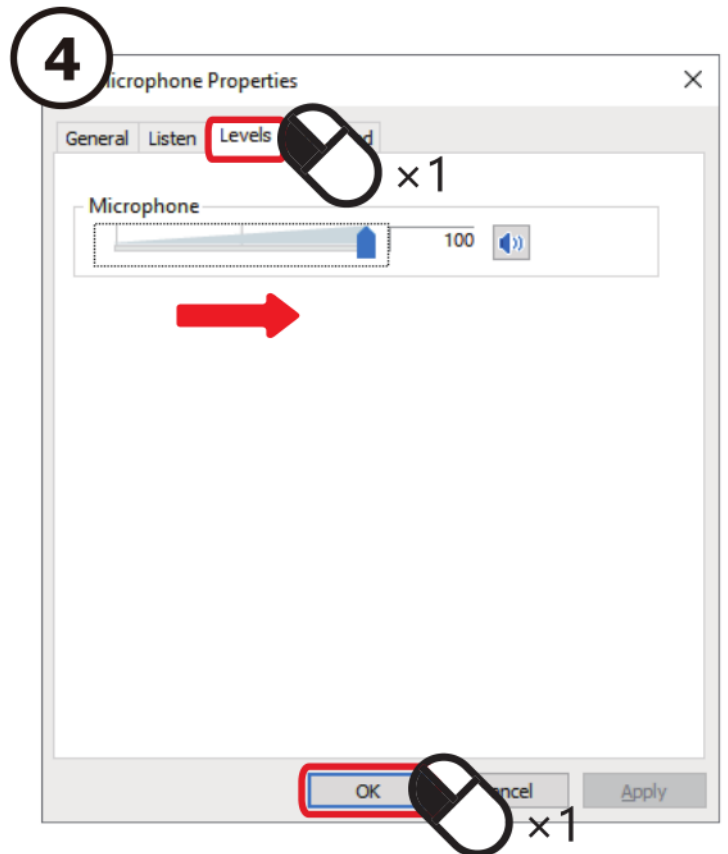

# Windows Setup Guide

# Microphone level setting