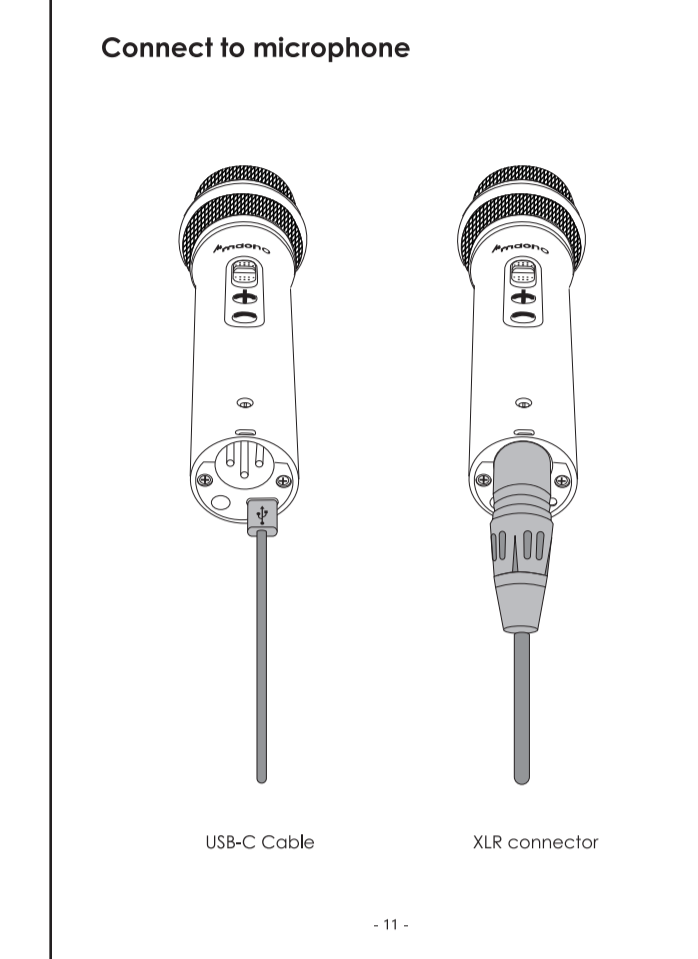

尺寸: 130x90mm
材质: 128g铜版纸
装订方式: 骑马钉
红色文字不参与印刷

Model: AU-HD3007
Technical Support: Support@maono.com
www.maono.com
UK REP, EC REP, RoHS, CE, FCC, Made in China

封底背面留白

Notes
If the microphone head is covered by hand or the microphone is approached to the speaker or hearing aid, it may generate feedback. The phenomenon of howling is caused by the microphone pick up the sound output from the speaker. To prevent this problem, first decrease the volume of speaker. Do not adjust the microphone pointed to the speaker and keep a sufficient distance between the microphone and speaker.