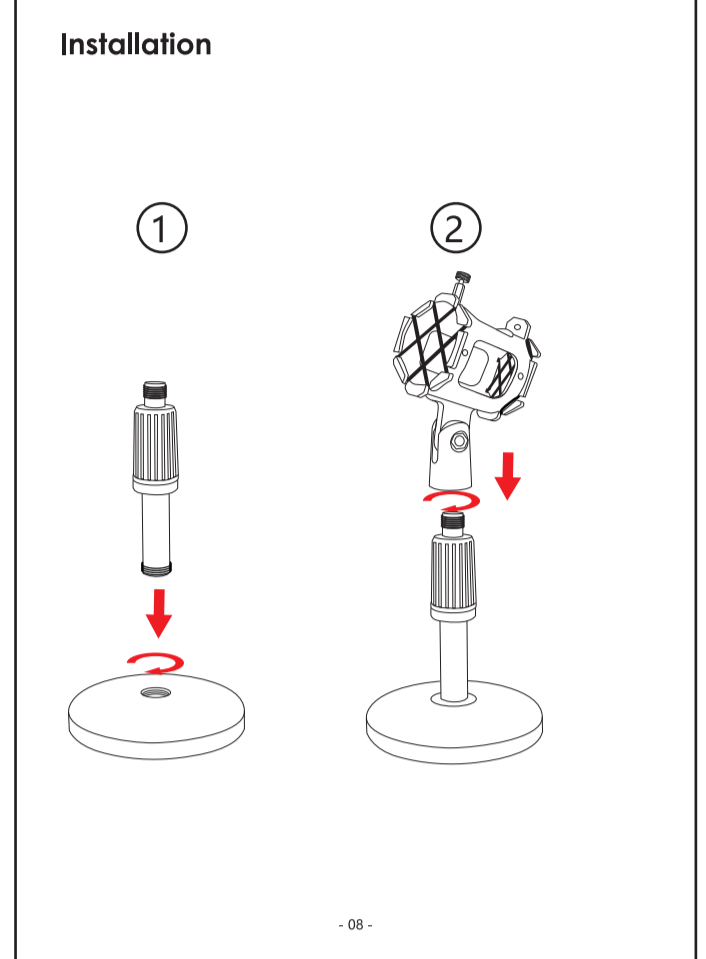

尺寸: 130x90mm
材质: 128g铜版纸
装订方式: 骑马钉
红色文字不参与印刷

Model: AU-HD3007
Technical Support: Support@maono.com
www.maono.com
UK REP, EC REP, RoHS, CE, FCC, Made in China

封底背面留白

Notes
If the microphone head is covered by hand or the microphone is approached to the speaker or hearing aid, it may generate feedback. The phenomenon of howling is caused by the microphone pick up the sound output from the speaker. To prevent this problem, first decrease the volume of speaker. Do not adjust the microphone pointed to the speaker and keep a sufficient distance between the microphone and speaker.