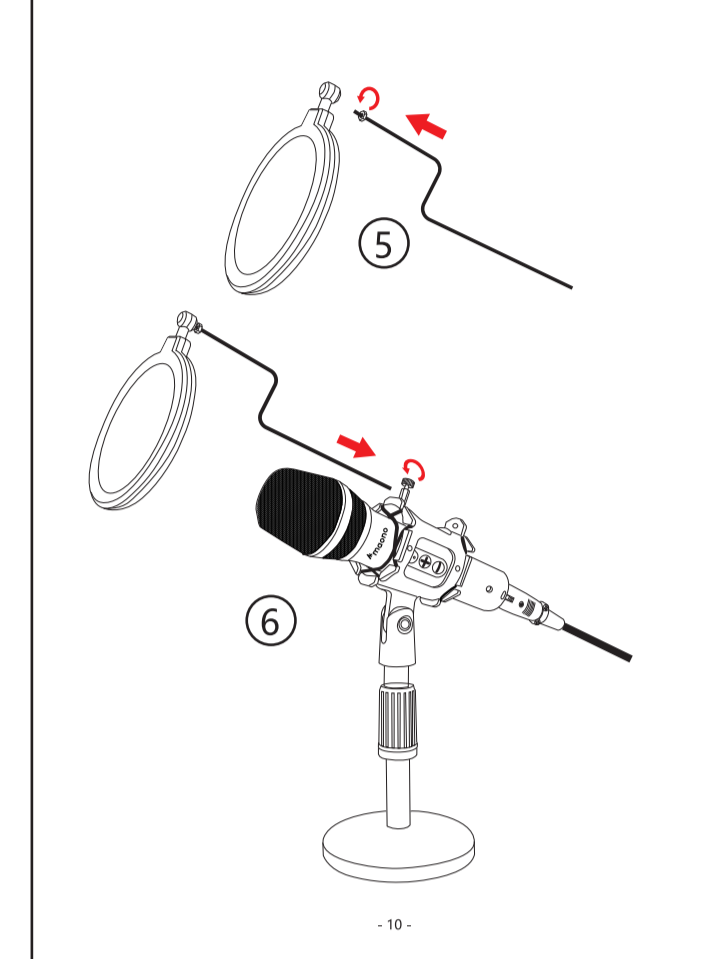

尺寸: 130x90mm
材质: 128g铜版纸
装订方式: 骑马钉
红色文字不参与印刷

Model: AU-HD3007
Technical Support: Support@maono.com
www.maono.com
UK REP, EC REP, RoHS, CE, FCC, Made in China

封底背面留白

Notes
If the microphone head is covered by hand or the microphone is approached to the speaker or hearing aid, it may generate feedback. The phenomenon of howling is caused by the microphone pick up the sound output from the speaker. To prevent this problem, first decrease the volume of speaker. Do not adjust the microphone pointed to the speaker and keep a sufficient distance between the microphone and speaker.