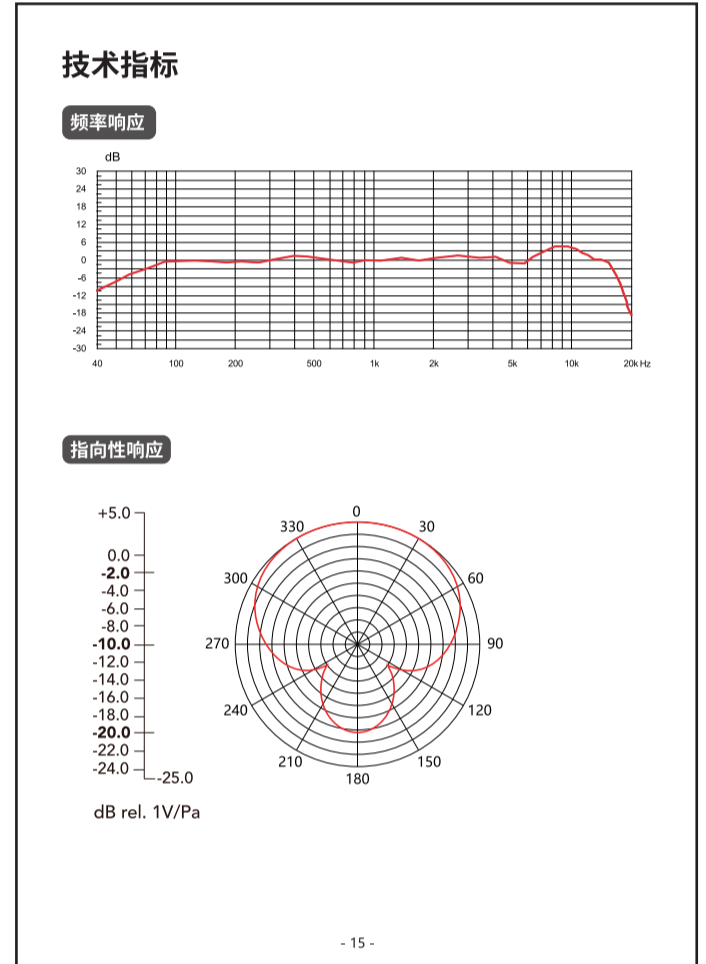

性能参数 table with columns for Parameter and Details. Includes items like Diaphragm, Filter, Frequency Response, etc.