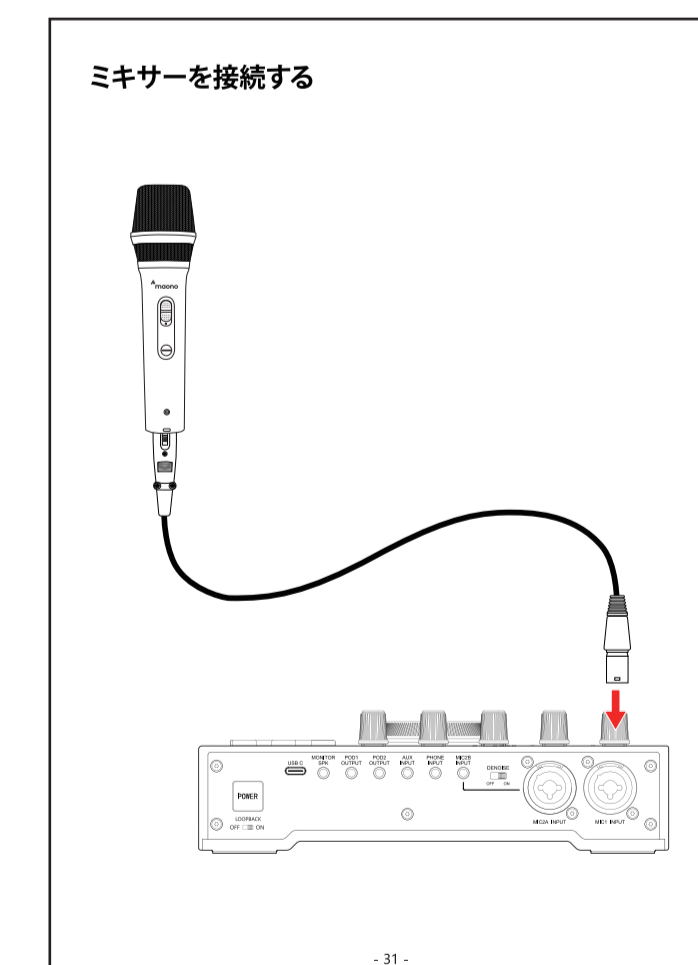

商品仕様 table with columns for Parameter and Details. Includes items like Diaphragm, Filter, Frequency Response, etc.