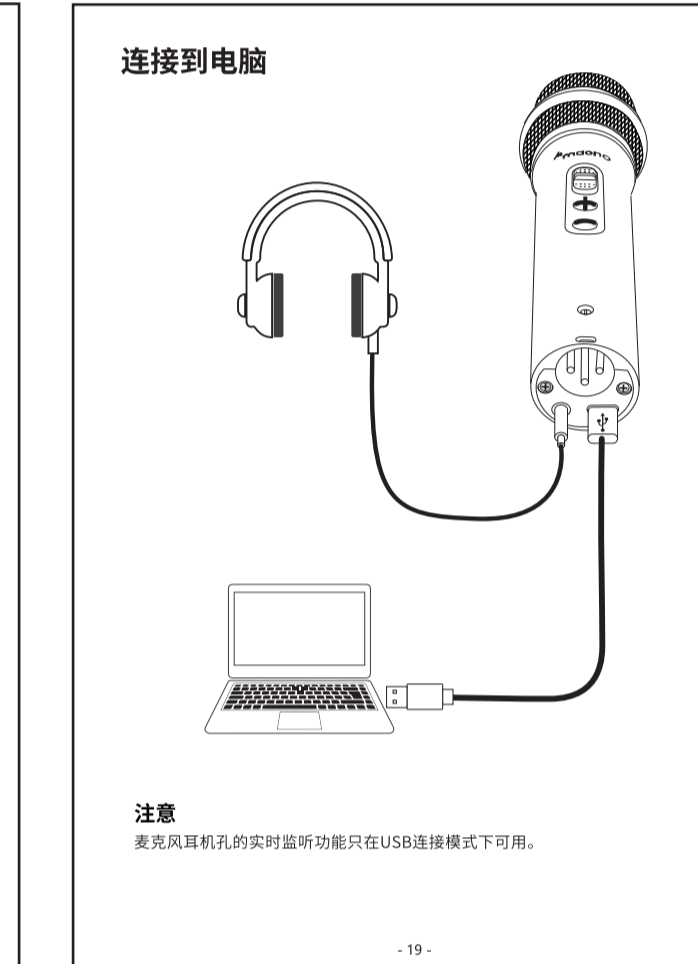

性能参数 table with columns for Parameter and Details. Includes items like Diaphragm, Filter, Frequency Response, etc.