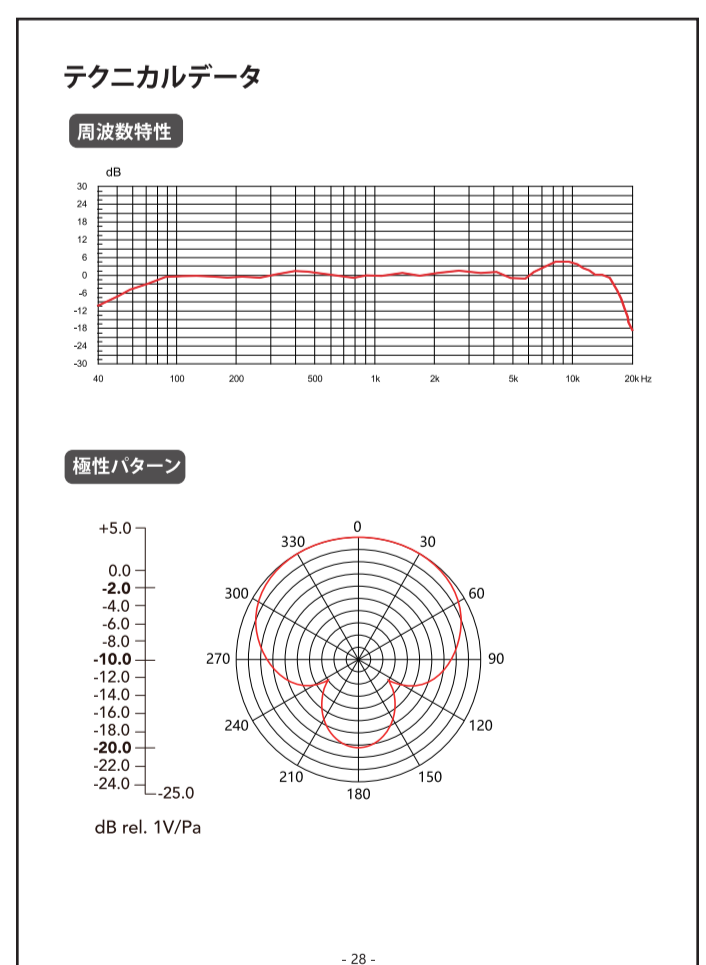

商品仕様 table with columns for Parameter and Details. Includes items like Diaphragm, Filter, Frequency Response, etc.