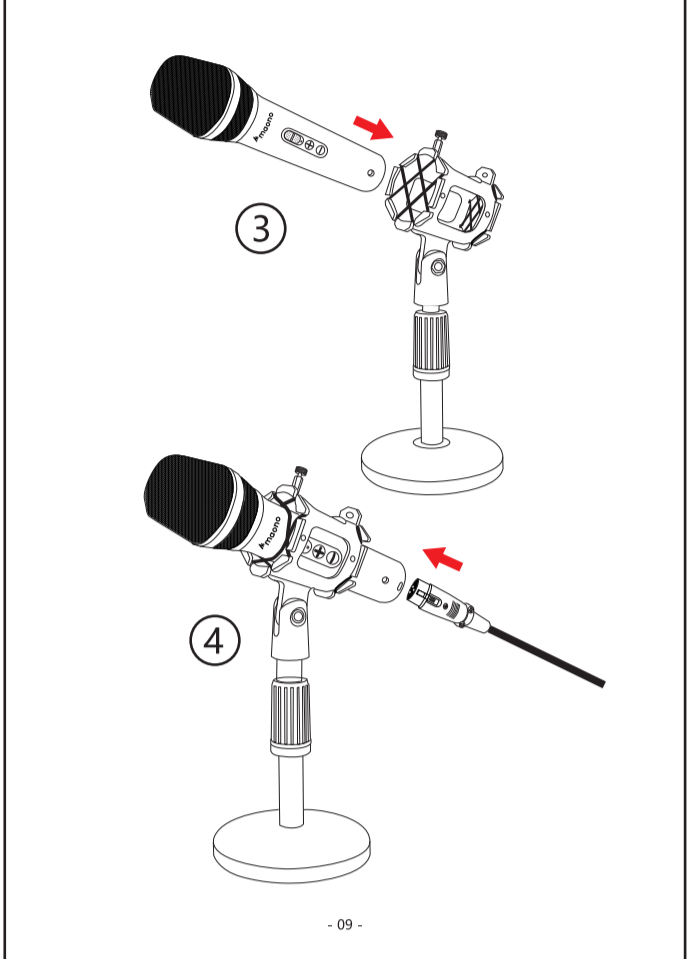

尺寸: 130x90mm
材质: 128g铜版纸
装订方式: 骑马钉
红色文字不参与印刷

Model: AU-HD3007
Technical Support: Support@maono.com
www.maono.com
UK REP, EC REP, RoHS, CE, FCC, Made in China

封底背面留白

Notes
If the microphone head is covered by hand or the microphone is approached to the speaker or hearing aid, it may generate feedback. The phenomenon of howling is caused by the microphone pick up the sound output from the speaker. To prevent this problem, first decrease the volume of speaker. Do not adjust the microphone pointed to the speaker and keep a sufficient distance between the microphone and speaker.