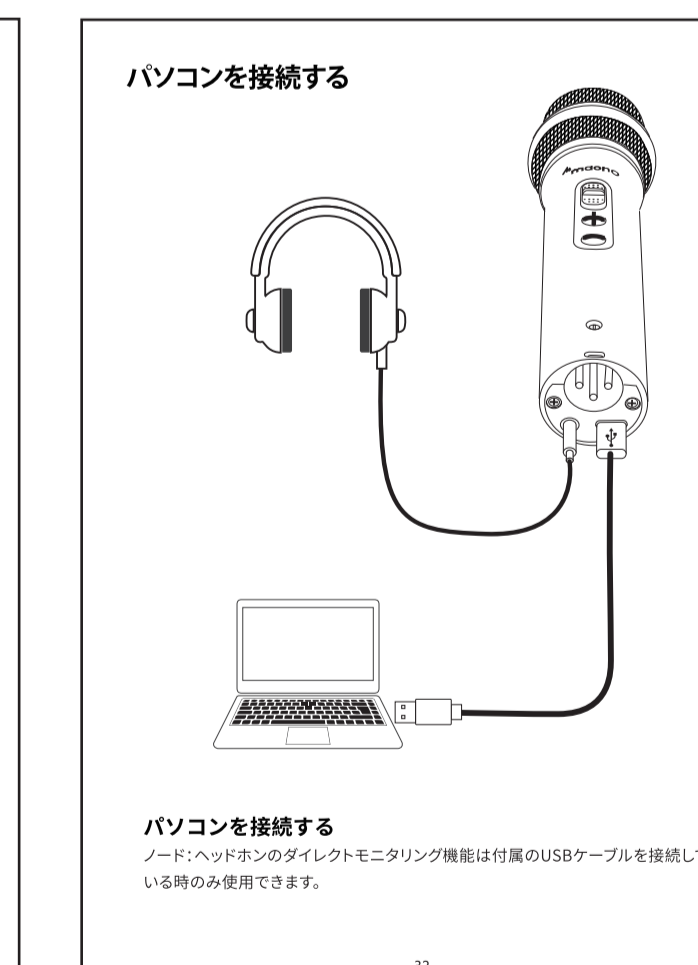

商品仕様 table with columns for Parameter and Details. Includes items like Diaphragm, Filter, Frequency Response, etc.