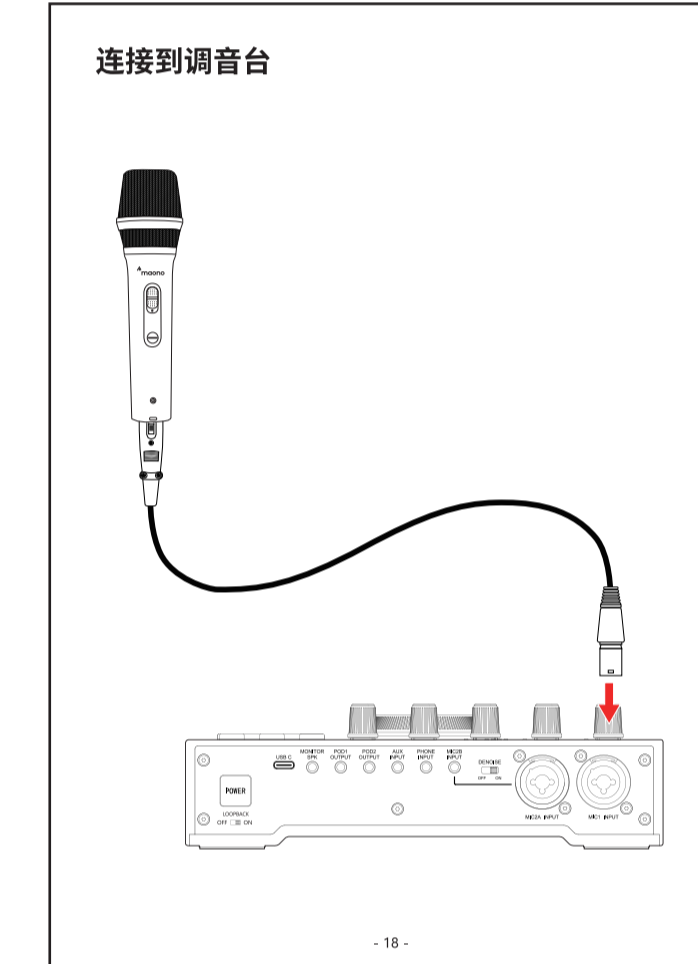

性能参数 table with columns for Parameter and Details. Includes items like Diaphragm, Filter, Frequency Response, etc.