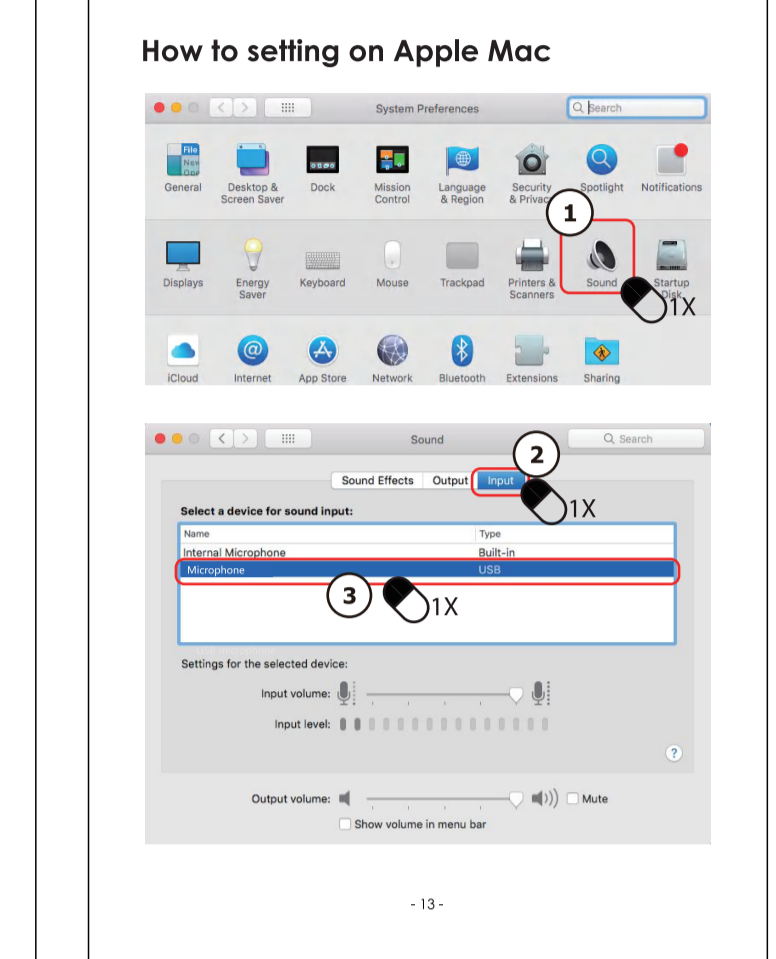

尺寸: 130x90mm
材质: 128g铜版纸
装订方式: 骑马钉
红色文字不参与印刷

Model: AU-HD3007
Technical Support: Support@maono.com
www.maono.com
UK REP, EC REP, RoHS, CE, FCC, Made in China

封底背面留白

Notes
If the microphone head is covered by hand or the microphone is approached to the speaker or hearing aid, it may generate feedback. The phenomenon of howling is caused by the microphone pick up the sound output from the speaker. To prevent this problem, first decrease the volume of speaker. Do not adjust the microphone pointed to the speaker and keep a sufficient distance between the microphone and speaker.