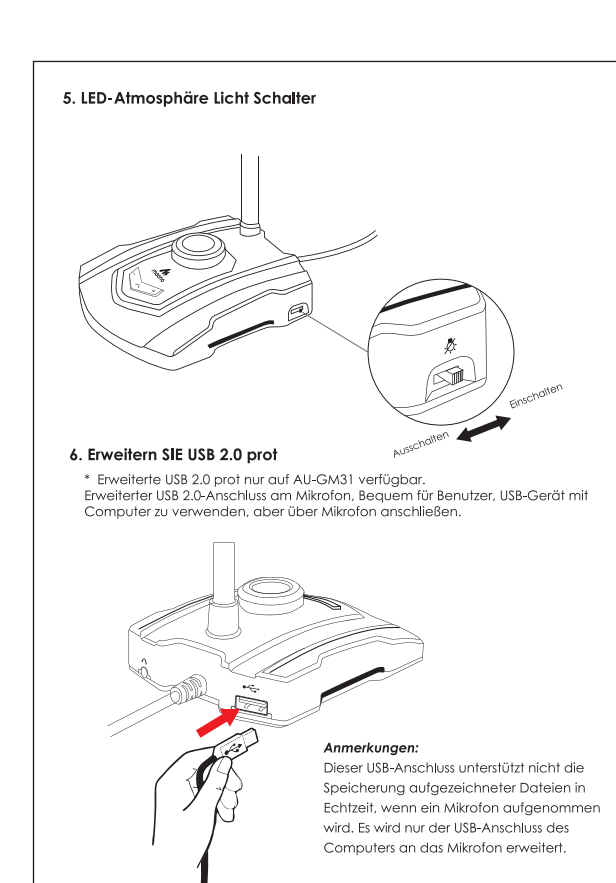

Systemvoraussetzungen
Windows: Vista, 7/8/8.1/10 und neuere Version...
Eigenschaften
Professioneller Soundprozessor-Chipset...
Wie zu bedienen
1. Stecken Sie den USB-Stecker in den USB-Anschluss des Computers