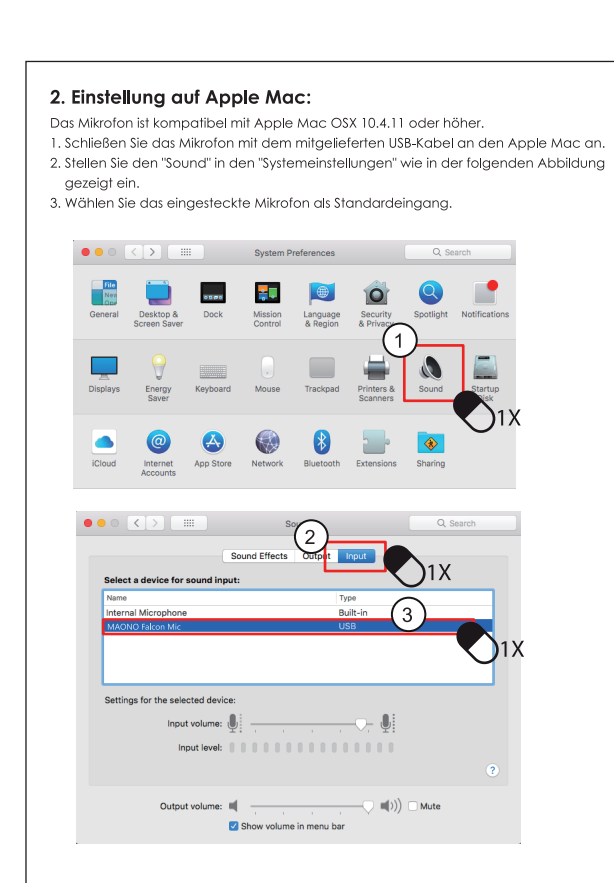

Systemvoraussetzungen
Windows: Vista, 7/8/8.1/10 und neuere Version...
Eigenschaften
Professioneller Soundprozessor-Chipset...
Wie zu bedienen
1. Stecken Sie den USB-Stecker in den USB-Anschluss des Computers