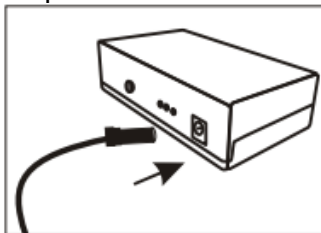

Zipper: YKK Nylon zipper

Heating Unit: water proof Graphene heating pads

Power connection: 4017 male

Controller: 3 levels temperature

Weight: 1kg

Size: XS/S, M/L, XL/2XL, 3XL/4XL

Garment Size:

Item	XS/S	M/L	XL/XXL	3XL/4XL
Chest	84	100	108	126
Waist	76	92	100	118
Length	64	68	70	73
Sleeve Length	58	59	60	61
Collar Length	46	48	50	52
Collar Height	4.5	4.5	4.5	4.5

Preparation

1. Battery Charging:

Connect battery with charger plug, red light means charging, green light mean charge completed.

2. Battery Capacity Checking:

Press the button "battery capacity remaining", 3 lights mean 80-100%, 2 lights mean 50-70%, 1 light means 40% or less.