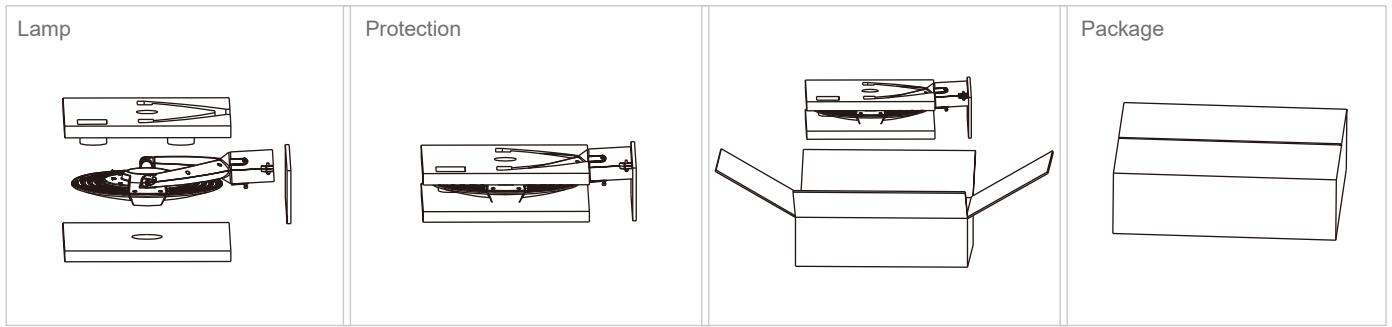

Flat Carton

Wattage	Product Size(mm/in)	Package Size(mm/in)	N.W (Kg/lb)	G.W (Kg/lb)	QTY
30W	421 x 421 x 433mm 16.58 x 16.58 x 17.05 in	615 x 475 x 160mm 24.21 x 18.70 x 6.30 in	6.30Kg(13.89lb)	7.30kg(16.10lb)	1 PCS
50W	421 x 421 x 433mm 16.58 x 16.58 x 17.05 in	615 x 475 x 160mm 24.21 x 18.70 x 6.30 in	6.30Kg(13.89lb)	7.30kg(16.10lb)	1 PCS
60W	421 x 421 x 433mm 16.58 x 16.58 x 17.05 in	615 x 475 x 160mm 24.21 x 18.70 x 6.30 in	6.30Kg(13.89lb)	7.30kg(16.10lb)	1 PCS
80W	421 x 421 x 433mm 16.58 x 16.58 x 17.05 in	615 x 475 x 160mm 24.21 x 18.70 x 6.30 in	6.70Kg(14.77lb)	7.70kg(17.00lb)	1 PCS
100W	421 x 421 x 433mm 16.58 x 16.58 x 17.05 in	615 x 475 x 160mm 24.21 x 18.70 x 6.30 in	6.70Kg(14.77lb)	7.70kg(17.00lb)	1 PCS
150W	421 x 421 x 433mm 16.58 x 16.58 x 17.05 in	615 x 475 x 160mm 24.21 x 18.70 x 6.30 in	6.70Kg(14.77lb)	7.70kg(17.00lb)	1 PCS