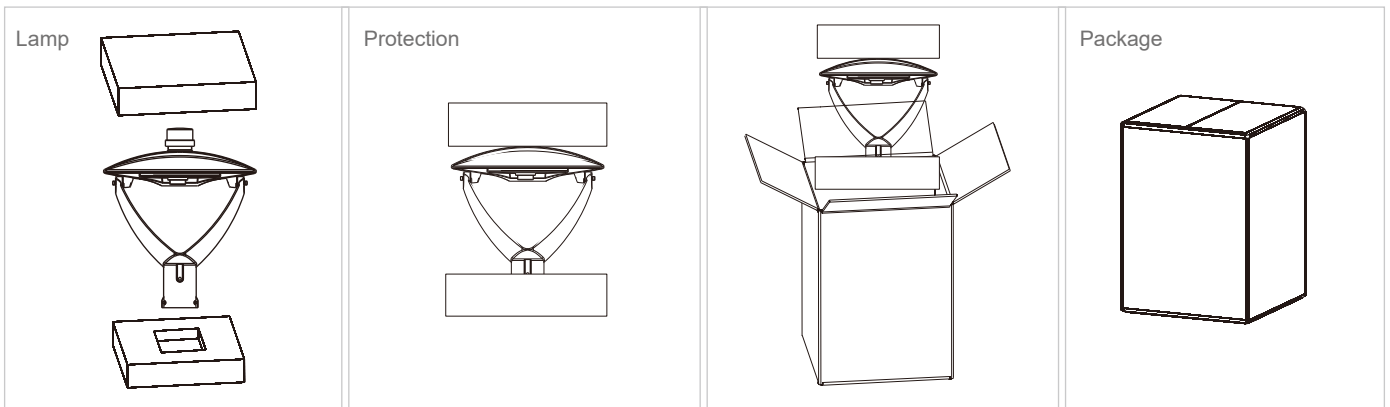

3" Round Pole Installation

Dimension

Packaging information

Square Carton

Wattage	Product Size(mm/in)	Package Size(mm/in)	N.W (Kg/lb)	G.W (Kg/lb)	QTY
30W	457 x 457 x 444 mm 17.99 x 17.99 x 17.48 in	485 x 485 x 585 mm 19.09 x 19.09 x 23.03 in	7Kg(15.43lb)	8.5 Kg(18.74lb)	1 PCS
50W	457 x 457 x 444 mm 17.99 x 17.99 x 17.48 in	485 x 485 x 585 mm 19.09 x 19.09 x 23.03 in	7Kg(15.43lb)	8.5 Kg(18.74lb)	1 PCS
60W	457 x 457 x 444 mm 17.99 x 17.99 x 17.48 in	485 x 485 x 585 mm 19.09 x 19.09 x 23.03 in	7Kg(15.43lb)	8.5 Kg(18.74lb)	1 PCS
80W	457 x 457 x 444 mm 17.99 x 17.99 x 17.48 in	485 x 485 x 585 mm 19.09 x 19.09 x 23.03 in	7Kg(15.43lb)	8.5 Kg(18.74lb)	1 PCS
100W	457 x 457 x 444 mm 17.99 x 17.99 x 17.48 in	485 x 485 x 585 mm 19.09 x 19.09 x 23.03 in	7Kg(15.43lb)	8.5 Kg(18.74lb)	1 PCS
150W	457 x 457 x 444 mm 17.99 x 17.99 x 17.48 in	485 x 485 x 585 mm 19.09 x 19.09 x 23.03 in	7Kg(15.43lb)	8.5 Kg(18.74lb)	1 PCS