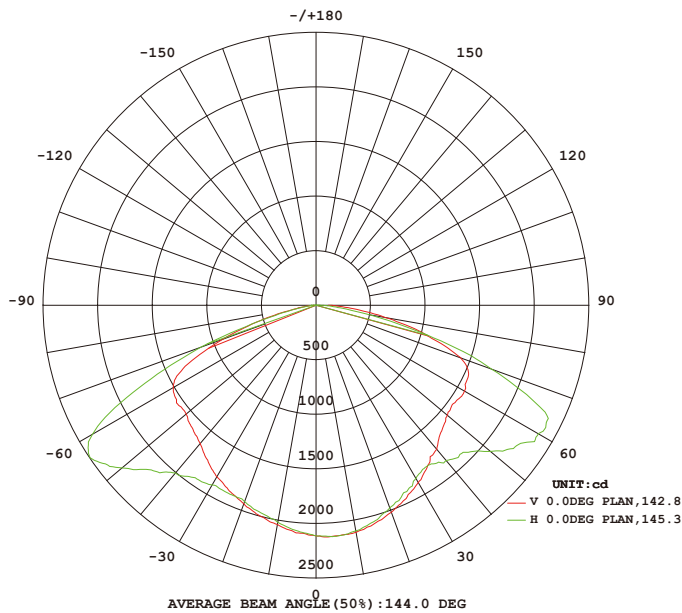

Light Distribution