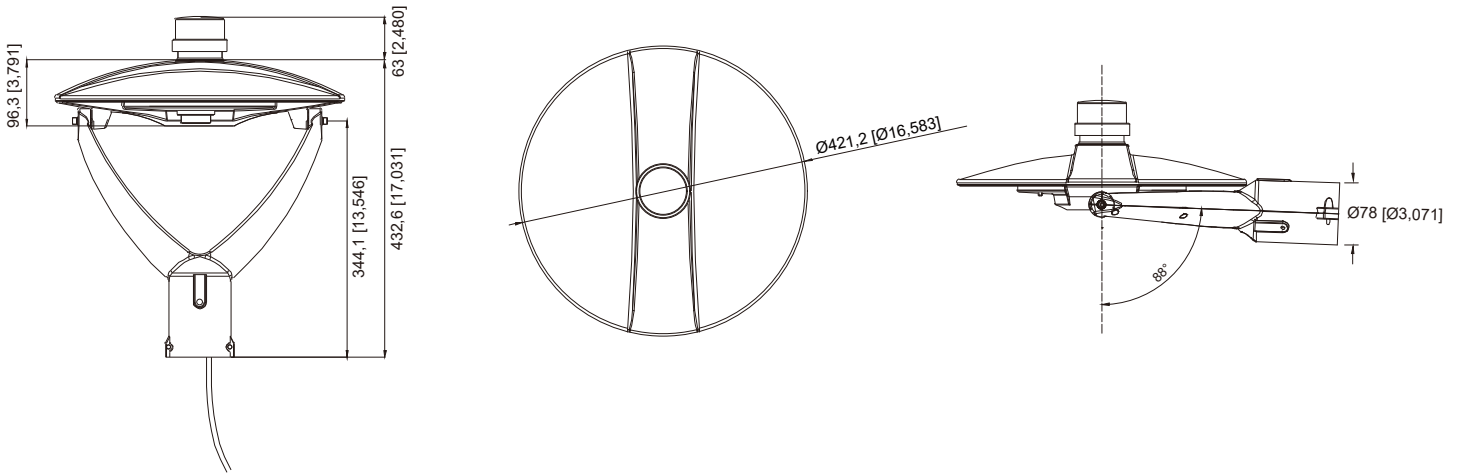

TP421 | ROUND POST TOP LIGHT

30W / 50W / 60W / 80W / 100W / 150W / Power Switch

Specifications

Wattage	30W / 50W / 60W / 80W / 100W / 150W / Power Switch
LED Chips	SMD 2835, Samsung or Other LED Chips
Driver Brand	Meanwell / SOSEN/ ZHIHE or Other Brand
Material	Aluminum alloy+PC lens
Color Temp	3000K(Warm white) / 4000K (Natural white) / 5000K(Daylight)/ 3CCT Switch
Lumen	130-140LM/W (Higher LM/W can be provided)
AC Input Voltage	AC120-277V/AC120-347V/AC180-480V Available
Mounting Methods	3" Round Pole (Normal); 2 3/8" Adapter (Available)
Exclusive Feature (1)	Motion Sensor/ Photocell Sensor/WIFI Camera Optional
Exclusive Feature (2)	3CCT/Power Switch Available
Exclusive Feature (3)	Bracket turnable to save package volume
Ambient Temperature	-40°C to +45°C(-40°F to +113°F)
Total Harmonic Distortion (THD)	< 15%
Housing	Bronze/Black or other customs color
Lifetime	50,000H
Warranty	5 years

3" Round Pole Installation

Dimension

Packaging information

Square Carton

Wattage	Product Size(mm/in)	Package Size(mm/in)	N.W (Kg/lb)	G.W (Kg/lb)	QTY
30W	457 x 457 x 444 mm 17.99 x 17.99 x 17.48 in	485 x 485 x 585 mm 19.09 x 19.09 x 23.03 in	7Kg(15.43lb)	8.5 Kg(18.74lb)	1 PCS
50W	457 x 457 x 444 mm 17.99 x 17.99 x 17.48 in	485 x 485 x 585 mm 19.09 x 19.09 x 23.03 in	7Kg(15.43lb)	8.5 Kg(18.74lb)	1 PCS
60W	457 x 457 x 444 mm 17.99 x 17.99 x 17.48 in	485 x 485 x 585 mm 19.09 x 19.09 x 23.03 in	7Kg(15.43lb)	8.5 Kg(18.74lb)	1 PCS
80W	457 x 457 x 444 mm 17.99 x 17.99 x 17.48 in	485 x 485 x 585 mm 19.09 x 19.09 x 23.03 in	7Kg(15.43lb)	8.5 Kg(18.74lb)	1 PCS
100W	457 x 457 x 444 mm 17.99 x 17.99 x 17.48 in	485 x 485 x 585 mm 19.09 x 19.09 x 23.03 in	7Kg(15.43lb)	8.5 Kg(18.74lb)	1 PCS
150W	457 x 457 x 444 mm 17.99 x 17.99 x 17.48 in	485 x 485 x 585 mm 19.09 x 19.09 x 23.03 in	7Kg(15.43lb)	8.5 Kg(18.74lb)	1 PCS