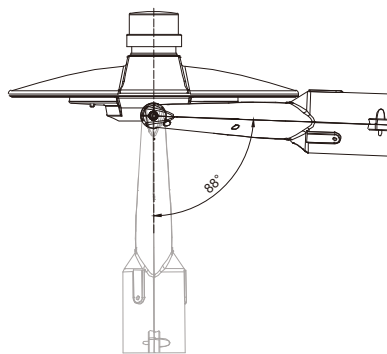

TP421 | ROUND POST TOP LIGHT

30W / 50W / 60W / 80W / 100W / 150W / Power Switch

Specifications

Wattage	30W / 50W / 60W / 80W / 100W / 150W / Power Switch
LED Chips	SMD 2835, Samsung or Other LED Chips
Driver Brand	Meanwell / SOSEN/ ZHIHE or Other Brand
Material	Aluminum alloy+PC lens
Color Temp	3000K(Warm white) / 4000K (Natural white) / 5000K(Daylight)/ 3CCT Switch
Lumen	130-140LM/W (Higher LM/W can be provided)
AC Input Voltage	AC120-277V/AC120-347V/AC180-480V Available
Mounting Methods	3" Round Pole (Normal); 2 3/8" Adapter (Available)
Exclusive Feature (1)	Motion Sensor/ Photocell Sensor/WIFI Camera Optional
Exclusive Feature (2)	3CCT/Power Switch Available
Exclusive Feature (3)	Bracket turnable to save package volume
Ambient Temperature	-40°C to +45°C(-40°F to +113°F)
Total Harmonic Distortion (THD)	< 15%
Housing	Bronze/Black or other customs color
Lifetime	50,000H
Warranty	5 years

Features

CCT Select

Power Select

Motion sensor

Photocell sensor

Exclusive Feature (Bracket Tunable)

Bracket turnable to save size/package volume

Extra Functions Available

3" Round Pole Installation

Dimension

Packaging information

Square Carton

Wattage	Product Size(mm/in)	Package Size(mm/in)	N.W (Kg/lb)	G.W (Kg/lb)	QTY
30W	457 x 457 x 444 mm 17.99 x 17.99 x 17.48 in	485 x 485 x 585 mm 19.09 x 19.09 x 23.03 in	7Kg(15.43lb)	8.5 Kg(18.74lb)	1 PCS
50W	457 x 457 x 444 mm 17.99 x 17.99 x 17.48 in	485 x 485 x 585 mm 19.09 x 19.09 x 23.03 in	7Kg(15.43lb)	8.5 Kg(18.74lb)	1 PCS
60W	457 x 457 x 444 mm 17.99 x 17.99 x 17.48 in	485 x 485 x 585 mm 19.09 x 19.09 x 23.03 in	7Kg(15.43lb)	8.5 Kg(18.74lb)	1 PCS
80W	457 x 457 x 444 mm 17.99 x 17.99 x 17.48 in	485 x 485 x 585 mm 19.09 x 19.09 x 23.03 in	7Kg(15.43lb)	8.5 Kg(18.74lb)	1 PCS
100W	457 x 457 x 444 mm 17.99 x 17.99 x 17.48 in	485 x 485 x 585 mm 19.09 x 19.09 x 23.03 in	7Kg(15.43lb)	8.5 Kg(18.74lb)	1 PCS
150W	457 x 457 x 444 mm 17.99 x 17.99 x 17.48 in	485 x 485 x 585 mm 19.09 x 19.09 x 23.03 in	7Kg(15.43lb)	8.5 Kg(18.74lb)	1 PCS