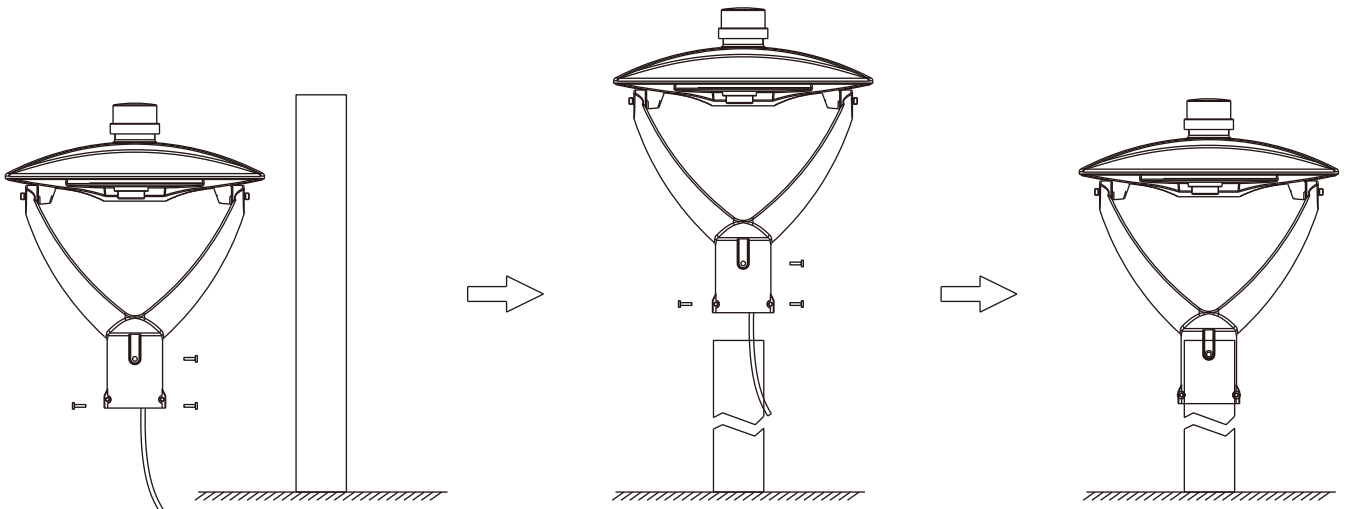

TP421 | ROUND POST TOP LIGHT

30W / 50W / 60W / 80W / 100W / 150W / Power Switch

Specifications

Wattage	30W / 50W / 60W / 80W / 100W / 150W / Power Switch
LED Chips	SMD 2835, Samsung or Other LED Chips
Driver Brand	Meanwell / SOSEN/ ZHIHE or Other Brand
Material	Aluminum alloy+PC lens
Color Temp	3000K(Warm white) / 4000K (Natural white) / 5000K(Daylight)/ 3CCT Switch
Lumen	130-140LM/W (Higher LM/W can be provided)
AC Input Voltage	AC120-277V/AC120-347V/AC180-480V Available
Mounting Methods	3" Round Pole (Normal); 2 3/8" Adapter (Available)
Exclusive Feature (1)	Motion Sensor/ Photocell Sensor/WIFI Camera Optional
Exclusive Feature (2)	3CCT/Power Switch Available
Exclusive Feature (3)	Bracket turnable to save package volume
Ambient Temperature	-40°C to +45°C(-40°F to +113°F)
Total Harmonic Distortion (THD)	< 15%
Housing	Bronze/Black or other customs color
Lifetime	50,000H
Warranty	5 years

CCT & Power Selectable

Light Distribution

Applications

Parking Area

Walkway

Community

Plaza

Installation

3" Round Pole Installation

Dimension

Packaging information

Square Carton

Wattage	Product Size(mm/in)	Package Size(mm/in)	N.W (Kg/lb)	G.W (Kg/lb)	QTY
30W	457 x 457 x 444 mm 17.99 x 17.99 x 17.48 in	485 x 485 x 585 mm 19.09 x 19.09 x 23.03 in	7Kg(15.43lb)	8.5 Kg(18.74lb)	1 PCS
50W	457 x 457 x 444 mm 17.99 x 17.99 x 17.48 in	485 x 485 x 585 mm 19.09 x 19.09 x 23.03 in	7Kg(15.43lb)	8.5 Kg(18.74lb)	1 PCS
60W	457 x 457 x 444 mm 17.99 x 17.99 x 17.48 in	485 x 485 x 585 mm 19.09 x 19.09 x 23.03 in	7Kg(15.43lb)	8.5 Kg(18.74lb)	1 PCS
80W	457 x 457 x 444 mm 17.99 x 17.99 x 17.48 in	485 x 485 x 585 mm 19.09 x 19.09 x 23.03 in	7Kg(15.43lb)	8.5 Kg(18.74lb)	1 PCS
100W	457 x 457 x 444 mm 17.99 x 17.99 x 17.48 in	485 x 485 x 585 mm 19.09 x 19.09 x 23.03 in	7Kg(15.43lb)	8.5 Kg(18.74lb)	1 PCS
150W	457 x 457 x 444 mm 17.99 x 17.99 x 17.48 in	485 x 485 x 585 mm 19.09 x 19.09 x 23.03 in	7Kg(15.43lb)	8.5 Kg(18.74lb)	1 PCS