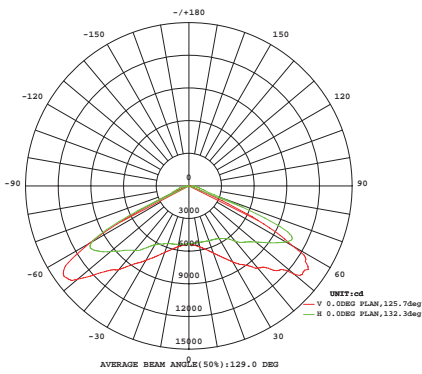

# Light Distribution

Type V (120°)

Type III (90°\*140°)