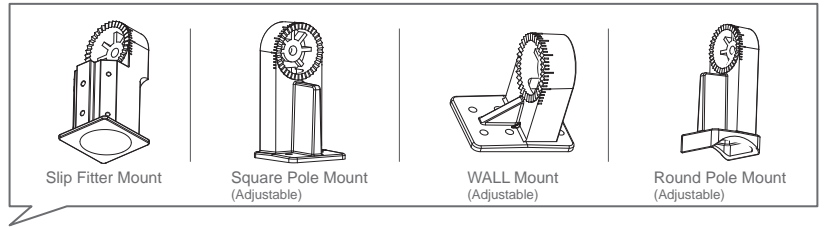

Features

Compatible With Different Mount Brackets