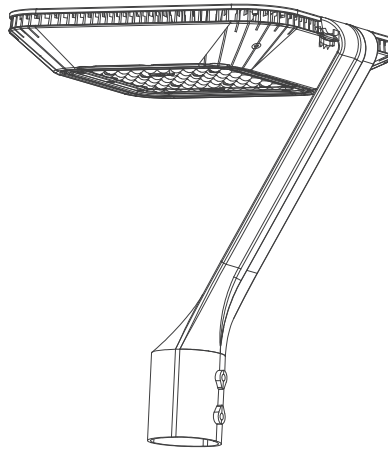

# TP260 | Gooseneck LED Post Top Light

20W / 35W / 50W / 60W / 80W / 100W

## Specifications

Wattage	20W	35W	50W	60W	80W	100W
Installation height (Suggested)	7'-10'	10'-15'	15'-18'	15'-18'	18'-22'	20'-26'
LED Chips	SMD 3030, Philips or other LED chip					
Driver Brand	Meanwell / SOSEN, or other LED driver					
Material	Aluminum alloy+PC lens					
Color Temp	3000K / 4000K / 5000K / 6000K					
Lumen Efficacy	130-135lm / W (Can customize higher LM / W if in need)					
AC Input Voltage	100-277V / 120-347V / 180-480V					
Light Distribution	Type V (120°) / Type III (90*140°)					
Mount Tenon	2 3/8" or 3" Round Tenon (Adapters available)					
Thermal Management	Superior thermal management with external Air-Flow fins					
Ambient Temperature	-40°C to +45°C(-40°F to +113°F)					
Total Harmonic Distortion (THD)	< 15%					
Housing	Bronze or Black Finish					
Lifetime	50,000H					
IP Rating	IP65					
Warranty	5 years					

## Compatible With Different Mount Brackets

## Two Mount for optional

2 3/8" (60mm round pole)

3" (76mm round pole)