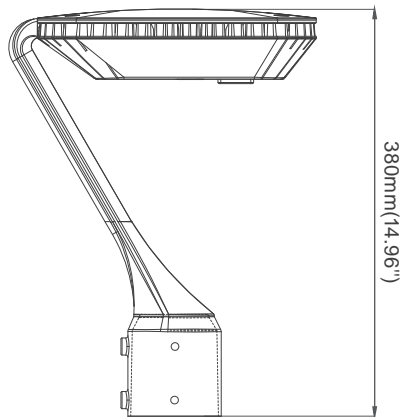

Dimension

TP260