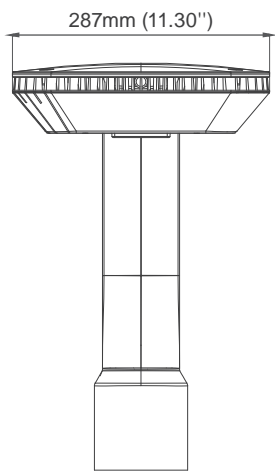

## Two Mount for optional

2 3/8" (60mm round pole)

3" (76mm round pole)

## Adapters (suitable for 2 3/8" mount )

4" SQ

5" SQ

3" RD

4" RD

5" RD

# Light Distribution

Type V (120°)

Type III (90°\*140°)

# Dimension

TP260

TP325