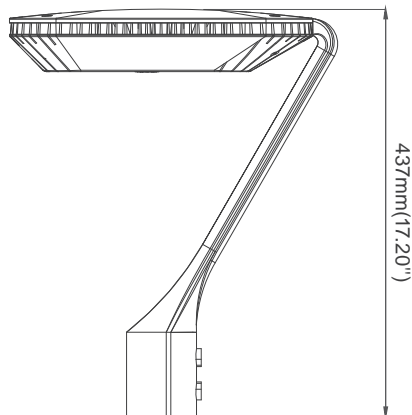

Light Distribution

Dimension

TP325