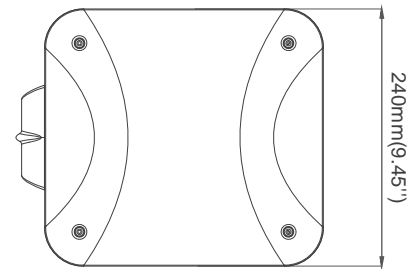

Dimension

TP260