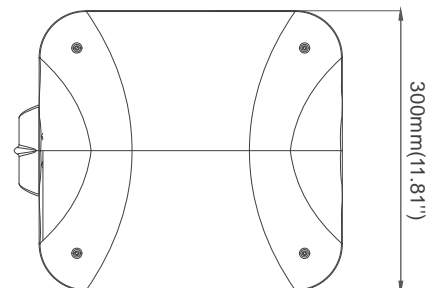

Light Distribution

Dimension

TP325