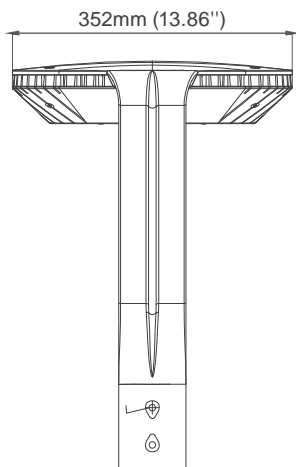

## Two Mount for optional

2 3/8" (60mm round pole)

3" (76mm round pole)

## Adapters (suitable for 2 3/8" mount )

4" SQ

5" SQ

3" RD

4" RD

5" RD

# Light Distribution

Type V (120°)

Type III (90°\*140°)

# Dimension

TP260

TP325