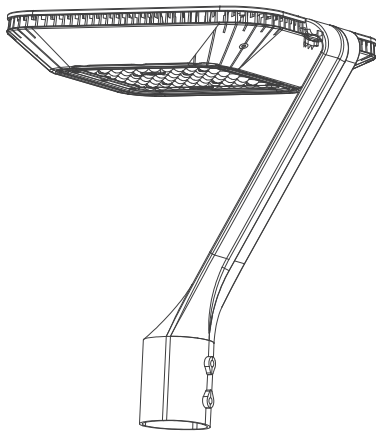

# TP260 | Gooseneck LED Post Top Light

20W / 35W / 50W / 60W / 80W / 100W

## Specifications

Wattage	20W	35W	50W	60W	80W	100W
Installation height (Suggested)	7'-10'	10'-15'	15'-18'	15'-18'	18'-22'	20'-26'
LED Chips	SMD 3030, Philips or other LED chip					
Driver Brand	Meanwell / SOSEN, or other LED driver					
Material	Aluminum alloy+PC lens					
Color Temp	3000K / 4000K / 5000K / 6000K					
Lumen Efficacy	130-135lm / W (Can customize higher LM / W if in need)					
AC Input Voltage	100-277V / 120-347V / 180-480V					
Light Distribution	Type V (120°) / Type III (90*140°)					
Mount Tenon	2 3/8" or 3" Round Tenon (Adapters available)					
Thermal Management	Superior thermal management with external Air-Flow fins					
Ambient Temperature	-40°C to +45°C(-40°F to +113°F)					
Total Harmonic Distortion (THD)	< 15%					
Housing	Bronze or Black Finish					
Lifetime	50,000H					
IP Rating	IP65					
Warranty	5 years					

## Two Mount for optional

2 3/8" (60mm round pole)

3" (76mm round pole)