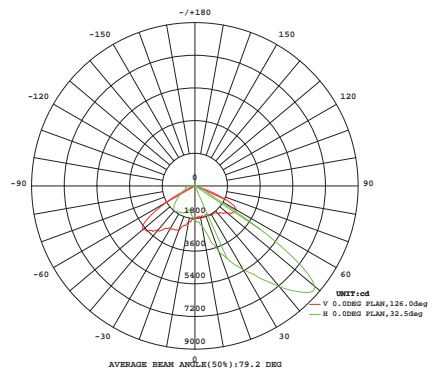

# Light Distribution

Type V (120°)

Type III (90°\*140°)